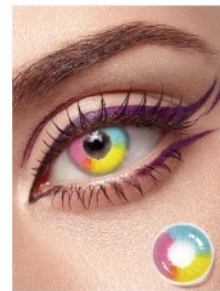

# Cosplay Series

*with the effect of enlarging and beautifying the eyes, wearing contacts in cosplay can be closer to the character settings.*

MENGQI

Cosplay Series

White Mist

Diameter: 14.5mm  
Base Curve: 8.6mm

Pink Circle

Diameter: 14.5mm  
Base Curve: 8.6mm

Black White Spiral

Diameter: 14.5mm  
Base Curve: 8.6mm

Red Mesh

Diameter: 14.5mm  
Base Curve: 8.6mm

Green Heart

Diameter: 14.5mm  
Base Curve: 8.6mm

Fateful Choices

Diameter: 14.5mm  
Base Curve: 8.6mm

PARADISE RAINBOW

Diameter: 14.5mm  
Base Curve: 8.6mm

Gojo Satoru

Diameter: 14.5mm  
Base Curve: 8.6mm

Vampire Night

Diameter: 14.5mm  
Base Curve: 8.6mm