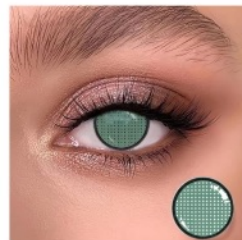

Diameter: 14.5mm
Base Curve: 8.6mm