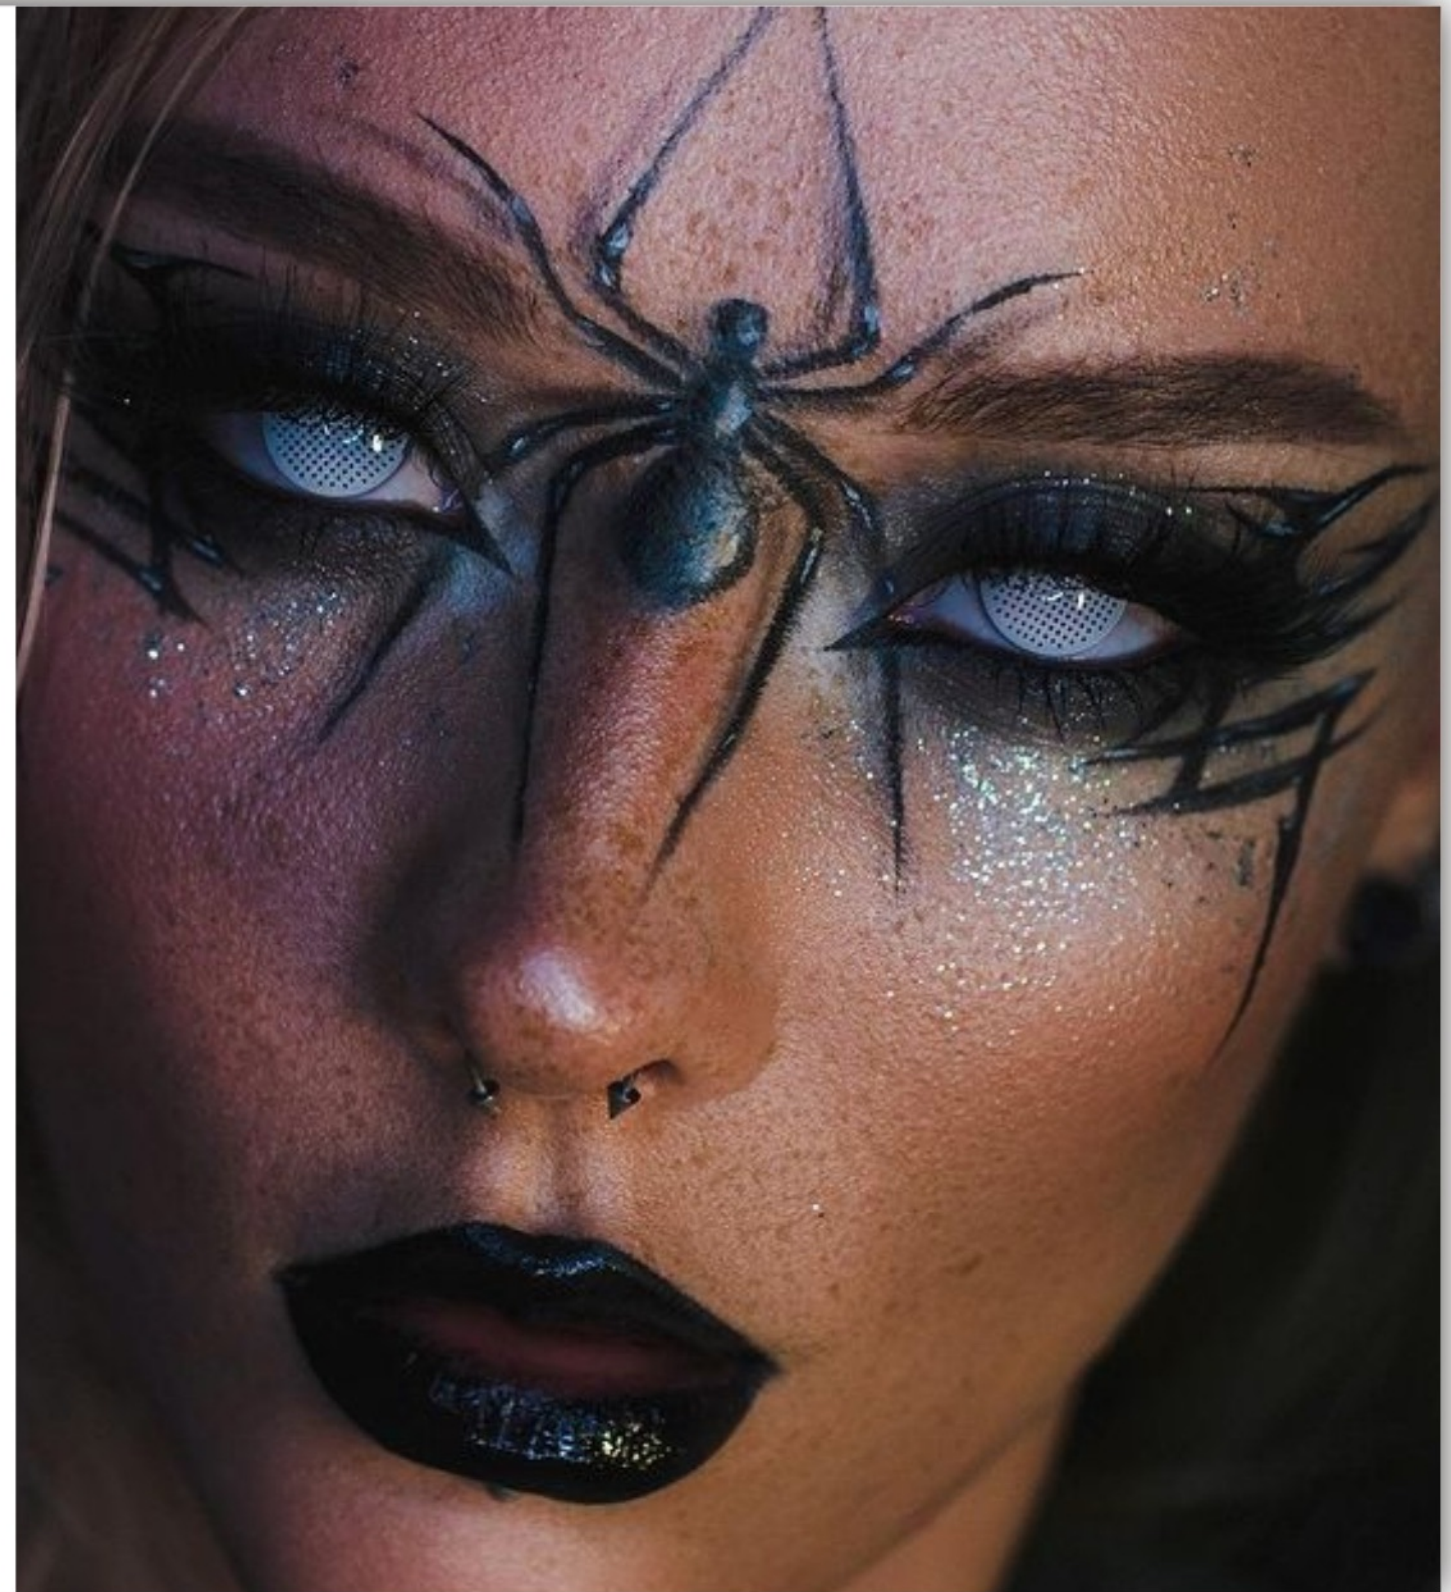

Diameter: 14.5mm
Base Curve: 8.6mm

Diameter: 14.5mm
Base Curve: 8.6mm

Diameter: 14.5mm
Base Curve: 8.6mm

Cosplay Series