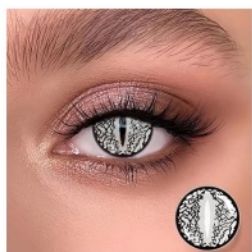

MENGQI

Cosplay Series

<b>Cross Of Love</b> Diameter: 14.5mm Base Curve: 8.6mm	<b>Darknight Black</b> Diameter: 14.5mm Base Curve: 8.6mm	<b>White Mesh</b> Diameter: 14.5mm Base Curve: 8.6mm	<b>Spotted Snoopy</b> Diameter: 14.5mm Base Curve: 8.6mm	<b>Rainbow Lollipop</b> Diameter: 14.5mm Base Curve: 8.6mm
<b>Pure Black</b> Diameter: 14.5mm Base Curve: 8.6mm	<b>Demon Slayer Kamado Nezuko Rose</b> Diameter: 14.5mm Base Curve: 8.6mm	<b>Demon Slayer Kumooni</b> Diameter: 14.5mm Base Curve: 8.6mm	<b>Demon Slayer Kibutsuji Muzan</b> Diameter: 14.5mm Base Curve: 8.6mm	<b>Demon Slayer-highest quality</b> Diameter: 14.5mm Base Curve: 8.6mm

# Cosplay Series

*with the effect of enlarging and beautifying the eyes, wearing contacts in cosplay can be closer to the character settings.*

MENGQI

Cosplay Series

Genshin Yelan Green

Diameter: 14.5mm  
Base Curve: 8.6mm

Lizard Eye Green

Diameter: 14.5mm  
Base Curve: 8.6mm

Lizard Eye Sliver

Diameter: 14.5mm  
Base Curve: 8.6mm

Lizard Eye Brown

Diameter: 14.5mm  
Base Curve: 8.6mm

Little Devil

Diameter: 14.5mm  
Base Curve: 8.6mm

Spreading Blood

Diameter: 14.5mm  
Base Curve: 8.6mm

Bloody Moon

Diameter: 14.5mm  
Base Curve: 8.6mm

Genshin Zhongli Yellow

Diameter: 14.5mm  
Base Curve: 8.6mm

Genshin Zhongli Yellow

Diameter: 14.5mm  
Base Curve: 8.6mm