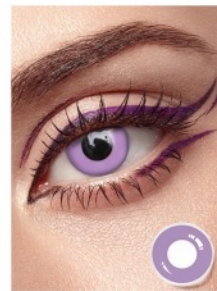

Fateful Choices

Diameter: 14.5mm  
Base Curve: 8.6mm

PARADISE RAINBOW

Diameter: 14.5mm  
Base Curve: 8.6mm

Gojo Satoru

Diameter: 14.5mm  
Base Curve: 8.6mm

Vampire Night

Diameter: 14.5mm  
Base Curve: 8.6mm

Purple Circle

Diameter: 14.5mm  
Base Curve: 8.6mm