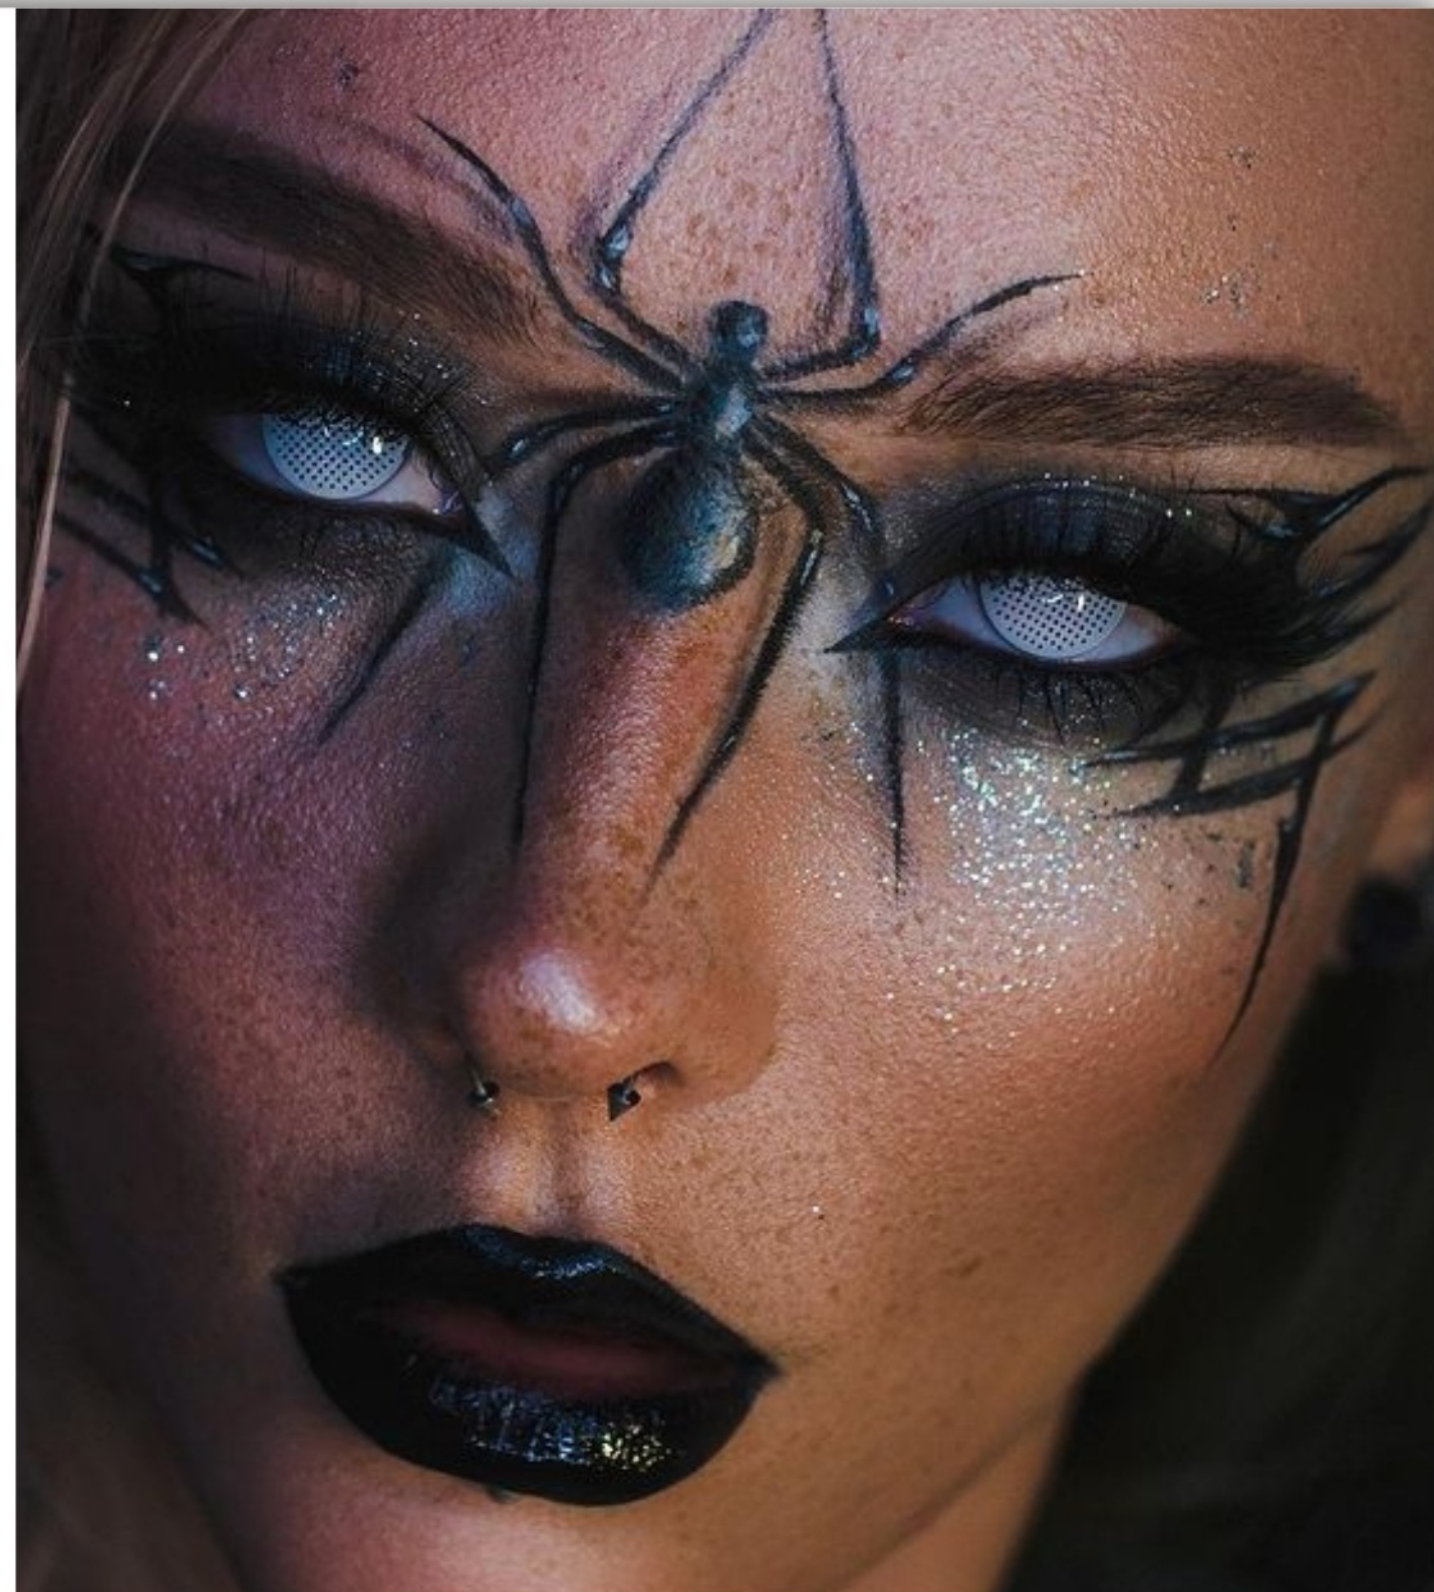

MENGQI

Cosplay Series

with the effect of enlarging and beautifying the eyes, wearing contacts in cosplay can be closer to the character settings.

Diameter: 14.5mm
Base Curve: 8.6mm

Diameter: 14.5mm
Base Curve: 8.6mm

Diameter: 14.5mm
Base Curve: 8.6mm

Diameter: 14.5mm
Base Curve: 8.6mm

Cosplay Series