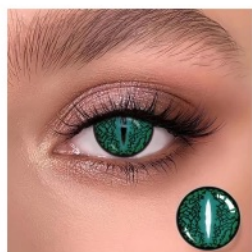

# Cosplay Series

*with the effect of enlarging and beautifying the eyes, wearing contacts in cosplay can be closer to the character settings.*

MENGQI

Cosplay Series

Genshin Yelan Green

Diameter: 14.5mm  
Base Curve: 8.6mm

Lizard Eye Green

Diameter: 14.5mm  
Base Curve: 8.6mm

Lizard Eye Sliver

Diameter: 14.5mm  
Base Curve: 8.6mm

Lizard Eye Brown

Diameter: 14.5mm  
Base Curve: 8.6mm

Little Devil

Diameter: 14.5mm  
Base Curve: 8.6mm