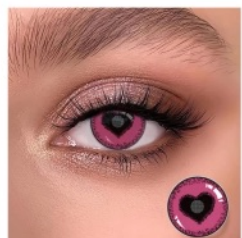

# Cosplay Series

*with the effect of enlarging and beautifying the eyes, wearing contacts in cosplay can be closer to the character settings.*

Cornfield

Diameter: 14.5mm  
Base Curve: 8.6mm

Rose Mesh

Diameter: 14.5mm  
Base Curve: 8.6mm