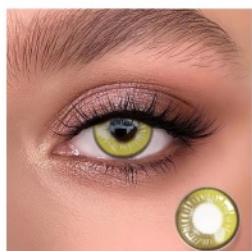

# Cosplay Series

*with the effect of enlarging and beautifying the eyes, wearing contacts in cosplay can be closer to the character settings.*

MENGQI

Cosplay Series

Genshin Yelan Green

Diameter: 14.5mm  
Base Curve: 8.6mm

Lizard Eye Green

Diameter: 14.5mm  
Base Curve: 8.6mm

Lizard Eye Sliver

Diameter: 14.5mm  
Base Curve: 8.6mm

Lizard Eye Brown

Diameter: 14.5mm  
Base Curve: 8.6mm

Little Devil

Diameter: 14.5mm  
Base Curve: 8.6mm

Spreading Blood

Diameter: 14.5mm  
Base Curve: 8.6mm

Bloody Moon

Diameter: 14.5mm  
Base Curve: 8.6mm

Genshin Zhongli Yellow

Diameter: 14.5mm  
Base Curve: 8.6mm

Genshin Zhongli Yellow

Diameter: 14.5mm  
Base Curve: 8.6mm