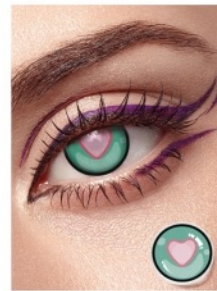

# Cosplay Series

*with the effect of enlarging and beautifying the eyes, wearing contacts in cosplay can be closer to the character settings.*

MENGQI

Cosplay Series

White Mist

Diameter: 14.5mm  
Base Curve: 8.6mm

Pink Circle

Diameter: 14.5mm  
Base Curve: 8.6mm

Black White Spiral

Diameter: 14.5mm  
Base Curve: 8.6mm

Red Mesh

Diameter: 14.5mm  
Base Curve: 8.6mm

Green Heart

Diameter: 14.5mm  
Base Curve: 8.6mm

Fateful Choices

Diameter: 14.5mm  
Base Curve: 8.6mm

PARADISE RAINBOW

Diameter: 14.5mm  
Base Curve: 8.6mm

Gojo Satoru

Diameter: 14.5mm  
Base Curve: 8.6mm

Vampire Night

Diameter: 14.5mm  
Base Curve: 8.6mm