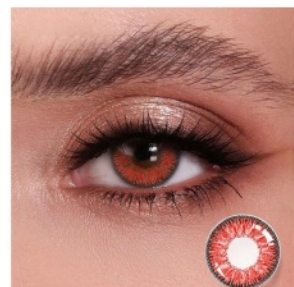

# Cosplay Series

*with the effect of enlarging and beautifying the eyes, wearing contacts in cosplay can be closer to the character settings.*

Zombie Teeth

Diameter: 14.5mm  
Base Curve: 8.6mm

Blue Mesh

Diameter: 14.5mm  
Base Curve: 8.6mm

# Cosplay Series

*with the effect of enlarging and beautifying the eyes, wearing contacts in cosplay can be closer to the character settings.*

Lolita Red

Diameter: 14.5mm  
Base Curve: 8.6mm

Lolita Violet