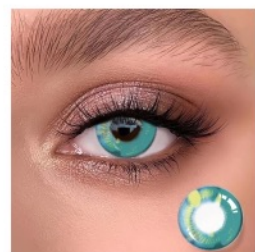

MENGQI

Cosplay Series

<b>Cross Of Love</b> Diameter: 14.5mm Base Curve: 8.6mm	<b>Darknight Black</b> Diameter: 14.5mm Base Curve: 8.6mm	<b>White Mesh</b> Diameter: 14.5mm Base Curve: 8.6mm	<b>Spotted Snoopy</b> Diameter: 14.5mm Base Curve: 8.6mm	<b>Rainbow Lollipop</b> Diameter: 14.5mm Base Curve: 8.6mm
<b>Pure Black</b> Diameter: 14.5mm Base Curve: 8.6mm	<b>Demon Slayer Kamado Nezuko Rose</b> Diameter: 14.5mm Base Curve: 8.6mm	<b>Demon Slayer Kumooni</b> Diameter: 14.5mm Base Curve: 8.6mm	<b>Demon Slayer Kibutsuji Muzan</b> Diameter: 14.5mm Base Curve: 8.6mm	<b>Demon Slayer-highest quality</b> Diameter: 14.5mm Base Curve: 8.6mm

# Cosplay Series

*with the effect of enlarging and beautifying the eyes, wearing contacts in cosplay can be closer to the character settings.*

MENGQI

Cosplay Series

Genshin Yelan Green

Diameter: 14.5mm  
Base Curve: 8.6mm

Lizard Eye Green

Diameter: 14.5mm  
Base Curve: 8.6mm

Lizard Eye Sliver

Diameter: 14.5mm  
Base Curve: 8.6mm

Lizard Eye Brown

Diameter: 14.5mm  
Base Curve: 8.6mm

Little Devil

Diameter: 14.5mm  
Base Curve: 8.6mm

Spreading Blood

Diameter: 14.5mm  
Base Curve: 8.6mm

Bloody Moon

Diameter: 14.5mm  
Base Curve: 8.6mm

Genshin Zhongli Yellow

Diameter: 14.5mm  
Base Curve: 8.6mm

Genshin Zhongli Yellow

Diameter: 14.5mm  
Base Curve: 8.6mm