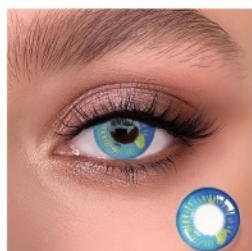

# Cosplay Series

*with the effect of enlarging and beautifying the eyes, wearing contacts in cosplay can be closer to the character settings.*

MENGQI

Cosplay Series

Genshin Yelan Green

Diameter: 14.5mm  
Base Curve: 8.6mm

Lizard Eye Green

Diameter: 14.5mm  
Base Curve: 8.6mm

Lizard Eye Sliver

Diameter: 14.5mm  
Base Curve: 8.6mm

Lizard Eye Brown

Diameter: 14.5mm  
Base Curve: 8.6mm

Little Devil

Diameter: 14.5mm  
Base Curve: 8.6mm

Spreading Blood

Diameter: 14.5mm  
Base Curve: 8.6mm

Bloody Moon

Diameter: 14.5mm  
Base Curve: 8.6mm

Genshin Zhongli Yellow

Diameter: 14.5mm  
Base Curve: 8.6mm

Genshin Zhongli Yellow

Diameter: 14.5mm  
Base Curve: 8.6mm

# Cosplay Series

*with the effect of enlarging and beautifying the eyes, wearing contacts in cosplay can be closer to the character settings.*

Cosplay Series

Demon Slayer-highest quality Diameter: 14.5mm Base Curve: 8.6mm	Demon Slayer-inferior Diameter: 14.5mm Base Curve: 8.6mm	Red star Diameter: 14.5mm Base Curve: 8.6mm	Red Ring Diameter: 14.5mm Base Curve: 8.6mm	Yellow Mesh Diameter: 14.5mm Base Curve: 8.6mm
NARUTO Hatake Kakashi Diameter: 14.5mm Base Curve: 8.6mm	NARUTO uchelloha madara Diameter: 14.5mm Base Curve: 8.6mm	NARUTO Uchiha Itachi Diameter: 14.5mm Base Curve: 8.6mm	NARUTO Uchiha Sasuke Diameter: 14.5mm Base Curve: 8.6mm	Zombie Blood Diameter: 14.5mm Base Curve: 8.6mm