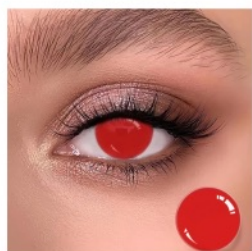

# Cosplay Series

*with the effect of enlarging and beautifying the eyes, wearing contacts in cosplay can be closer to the character settings.*

MENGQI

Cosplay Series

Genshin Yelan Green

Diameter: 14.5mm  
Base Curve: 8.6mm

Lizard Eye Green

Diameter: 14.5mm  
Base Curve: 8.6mm

Lizard Eye Sliver

Diameter: 14.5mm  
Base Curve: 8.6mm

Lizard Eye Brown

Diameter: 14.5mm  
Base Curve: 8.6mm

Little Devil

Diameter: 14.5mm  
Base Curve: 8.6mm

Spreading Blood

Diameter: 14.5mm  
Base Curve: 8.6mm

Bloody Moon

Diameter: 14.5mm  
Base Curve: 8.6mm

Genshin Zhongli Yellow

Diameter: 14.5mm  
Base Curve: 8.6mm

Genshin Zhongli Yellow

Diameter: 14.5mm  
Base Curve: 8.6mm