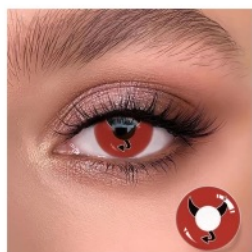

# Cosplay Series

*with the effect of enlarging and beautifying the eyes, wearing contacts in cosplay can be closer to the character settings.*

MENGQI

Cosplay Series

Genshin Yelan Green

Diameter: 14.5mm  
Base Curve: 8.6mm

Lizard Eye Green

Diameter: 14.5mm  
Base Curve: 8.6mm

Lizard Eye Sliver

Diameter: 14.5mm  
Base Curve: 8.6mm

Lizard Eye Brown

Diameter: 14.5mm  
Base Curve: 8.6mm

Little Devil

Diameter: 14.5mm  
Base Curve: 8.6mm

Spreading Blood

Diameter: 14.5mm  
Base Curve: 8.6mm

Bloody Moon

Diameter: 14.5mm  
Base Curve: 8.6mm

Genshin Zhongli Yellow

Diameter: 14.5mm  
Base Curve: 8.6mm

Genshin Zhongli Yellow

Diameter: 14.5mm  
Base Curve: 8.6mm