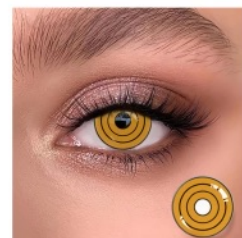

# Cosplay Series

*with the effect of enlarging and beautifying the eyes, wearing contacts in cosplay can be closer to the character settings.*

Lolita Red

Diameter: 14.5mm  
Base Curve: 8.6mm

Lolita Violet

Diameter: 14.5mm  
Base Curve: 8.6mm

Lolita Yellow

Diameter: 14.5mm  
Base Curve: 8.6mm

Halloween Rainbow

Diameter: 14.5mm  
Base Curve: 8.6mm

Cosplay Series

MENGQI

# Cosplay Series

*with the effect of enlarging and beautifying the eyes, wearing contacts in cosplay can be closer to the character settings.*

Cornfield

Diameter: 14.5mm  
Base Curve: 8.6mm

Rose Mesh

Diameter: 14.5mm  
Base Curve: 8.6mm