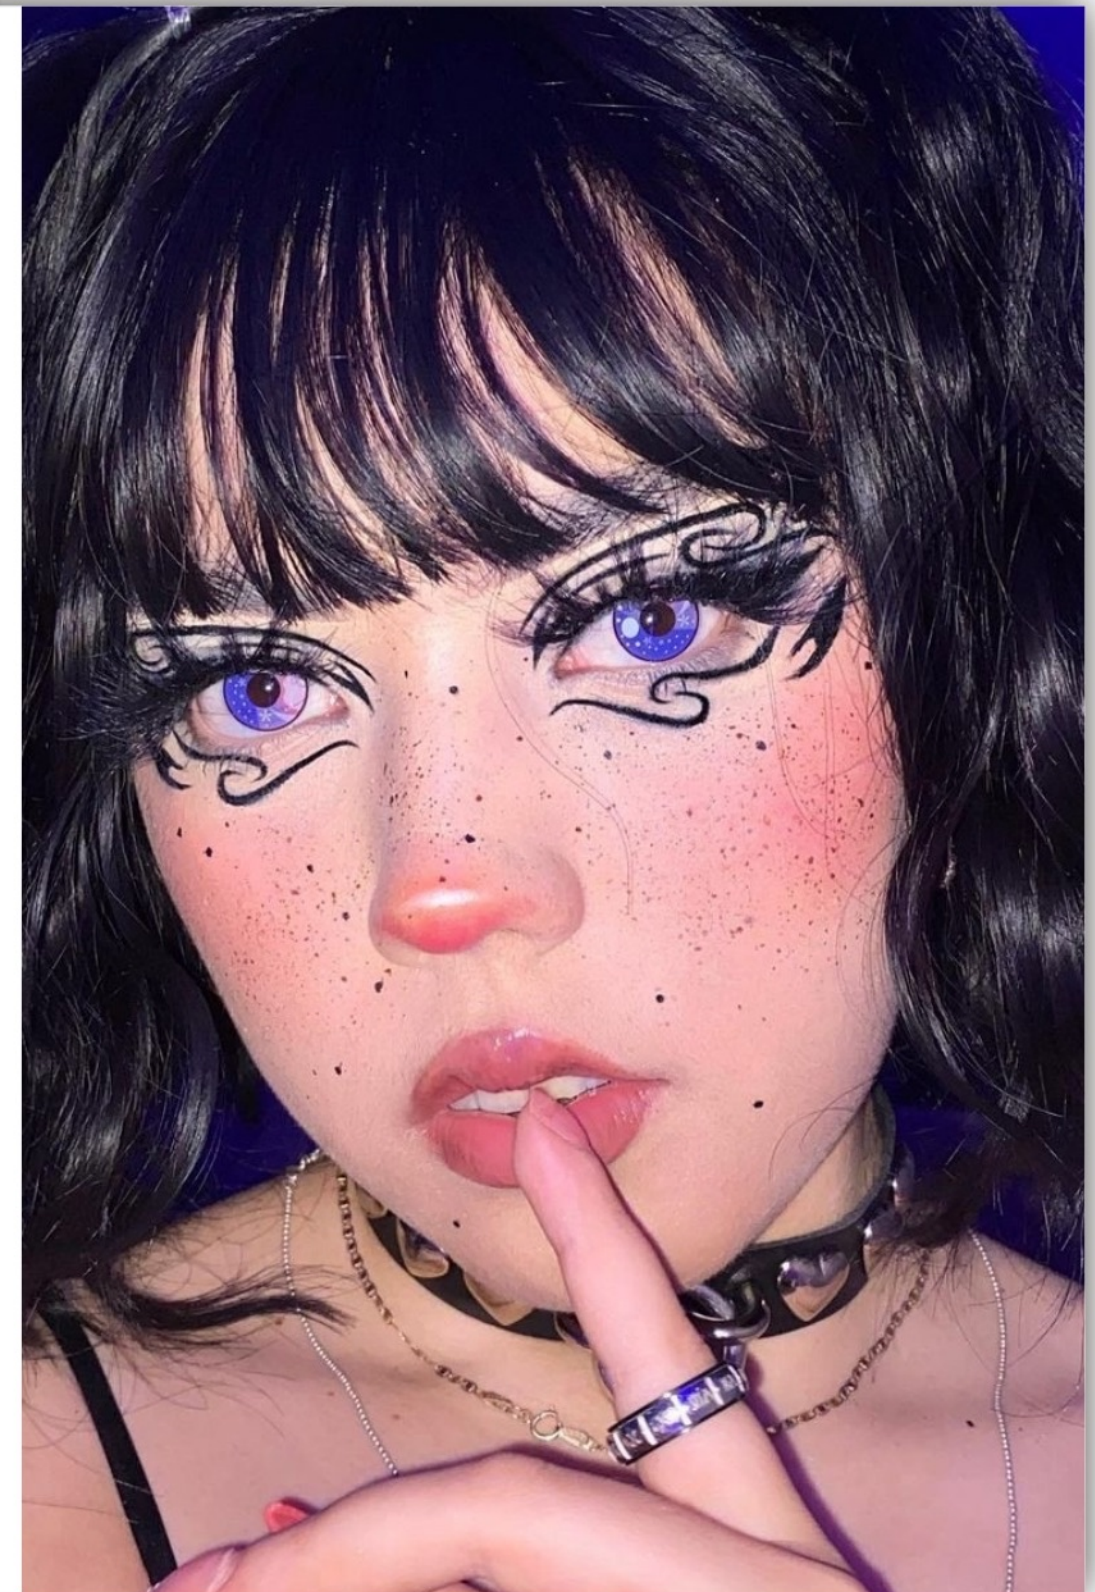

MENGQI

Cosplay Series

Diameter: 14.5mm
Base Curve: 8.6mm

Diameter: 14.5mm
Base Curve: 8.6mm

Diameter: 14.5mm
Base Curve: 8.6mm

Diameter: 14.5mm
Base Curve: 8.6mm

Diameter: 14.5mm
Base Curve: 8.6mm

Diameter: 14.5mm
Base Curve: 8.6mm

Diameter: 14.5mm
Base Curve: 8.6mm

Diameter: 14.5mm
Base Curve: 8.6mm

Diameter: 14.5mm
Base Curve: 8.6mm

Diameter: 14.5mm
Base Curve: 8.6mm

Cosplay Series

S Series

with the effect of enlarging and beautifying the eyes, wearing contacts in cosplay can be closer to the character settings.