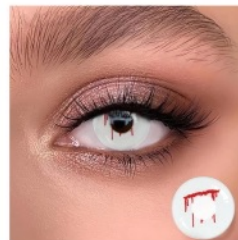

# S Series

*with the effect of enlarging and beautifying the eyes, wearing contacts in cosplay can be closer to the character settings.*

MENGQI

# Cosplay Series

*with the effect of enlarging and beautifying the eyes, wearing contacts in cosplay can be closer to the character settings.*

Zombie Teeth

Diameter: 14.5mm  
Base Curve: 8.6mm

Blue Mesh

Diameter: 14.5mm  
Base Curve: 8.6mm