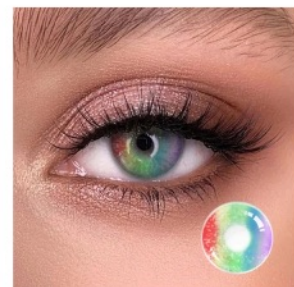

Genshin Klee Red Brown