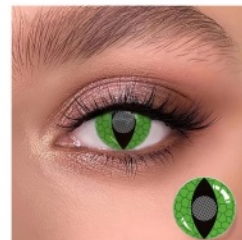

# Cosplay Series

*with the effect of enlarging and beautifying the eyes, wearing contacts in cosplay can be closer to the character settings.*

Zombie Teeth

Diameter: 14.5mm  
Base Curve: 8.6mm

Blue Mesh

Diameter: 14.5mm  
Base Curve: 8.6mm

# Cosplay Series

*with the effect of enlarging and beautifying the eyes, wearing contacts in cosplay can be closer to the character settings.*

Lolita Red

Diameter: 14.5mm  
Base Curve: 8.6mm

Lolita Violet