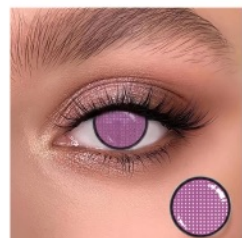

# Cosplay Series

*with the effect of enlarging and beautifying the eyes, wearing contacts in cosplay can be closer to the character settings.*

Lolita Red

Diameter: 14.5mm  
Base Curve: 8.6mm

Lolita Violet

Diameter: 14.5mm  
Base Curve: 8.6mm

Lolita Yellow

Diameter: 14.5mm  
Base Curve: 8.6mm

Halloween Rainbow

Diameter: 14.5mm  
Base Curve: 8.6mm

Cosplay Series

MENGQI

# Cosplay Series

*with the effect of enlarging and beautifying the eyes, wearing contacts in cosplay can be closer to the character settings.*

Cornfield

Diameter: 14.5mm  
Base Curve: 8.6mm

Rose Mesh

Diameter: 14.5mm  
Base Curve: 8.6mm