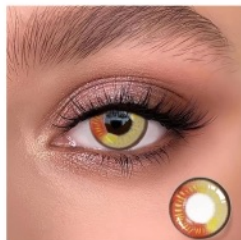

MENGQI

Cosplay Series

with the effect of enlarging and beautifying the eyes, wearing contacts in cosplay can be closer to the character settings.

Diameter: 14.5mm
Base Curve: 8.6mm

Diameter: 14.5mm
Base Curve: 8.6mm

Diameter: 14.5mm
Base Curve: 8.6mm

Diameter: 14.5mm
Base Curve: 8.6mm

Diameter: 14.5mm
Base Curve: 8.6mm

Cosplay Series