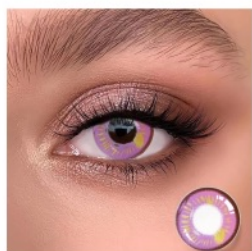

# Cosplay Series

*with the effect of enlarging and beautifying the eyes, wearing contacts in cosplay can be closer to the character settings.*

MENGQI

Cosplay Series

Genshin Yelan Green

Diameter: 14.5mm  
Base Curve: 8.6mm

Lizard Eye Green

Diameter: 14.5mm  
Base Curve: 8.6mm

Lizard Eye Sliver

Diameter: 14.5mm  
Base Curve: 8.6mm

Lizard Eye Brown

Diameter: 14.5mm  
Base Curve: 8.6mm

Little Devil

Diameter: 14.5mm  
Base Curve: 8.6mm

Spreading Blood

Diameter: 14.5mm  
Base Curve: 8.6mm

Bloody Moon

Diameter: 14.5mm  
Base Curve: 8.6mm

Genshin Zhongli Yellow

Diameter: 14.5mm  
Base Curve: 8.6mm

Genshin Zhongli Yellow

Diameter: 14.5mm  
Base Curve: 8.6mm

# Cosplay Series

*with the effect of enlarging and beautifying the eyes, wearing contacts in cosplay can be closer to the character settings.*

Cosplay Series

Demon Slayer-highest quality Diameter: 14.5mm Base Curve: 8.6mm	Demon Slayer-inferior Diameter: 14.5mm Base Curve: 8.6mm	Red star Diameter: 14.5mm Base Curve: 8.6mm	Red Ring Diameter: 14.5mm Base Curve: 8.6mm	Yellow Mesh Diameter: 14.5mm Base Curve: 8.6mm
NARUTO Hatake Kakashi Diameter: 14.5mm Base Curve: 8.6mm	NARUTO uchelloha madara Diameter: 14.5mm Base Curve: 8.6mm	NARUTO Uchiha Itachi Diameter: 14.5mm Base Curve: 8.6mm	NARUTO Uchiha Sasuke Diameter: 14.5mm Base Curve: 8.6mm	Zombie Blood Diameter: 14.5mm Base Curve: 8.6mm