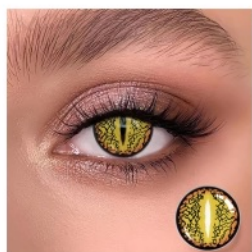

MENGQI

Cosplay Series

<b>Cross Of Love</b> Diameter: 14.5mm Base Curve: 8.6mm	<b>Darknight Black</b> Diameter: 14.5mm Base Curve: 8.6mm	<b>White Mesh</b> Diameter: 14.5mm Base Curve: 8.6mm	<b>Spotted Snoopy</b> Diameter: 14.5mm Base Curve: 8.6mm	<b>Rainbow Lollipop</b> Diameter: 14.5mm Base Curve: 8.6mm
<b>Pure Black</b> Diameter: 14.5mm Base Curve: 8.6mm	<b>Demon Slayer Kamado Nezuko Rose</b> Diameter: 14.5mm Base Curve: 8.6mm	<b>Demon Slayer Kumooni</b> Diameter: 14.5mm Base Curve: 8.6mm	<b>Demon Slayer Kibutsuji Muzan</b> Diameter: 14.5mm Base Curve: 8.6mm	<b>Demon Slayer-highest quality</b> Diameter: 14.5mm Base Curve: 8.6mm

# Cosplay Series

*with the effect of enlarging and beautifying the eyes, wearing contacts in cosplay can be closer to the character settings.*

MENGQI

Cosplay Series

Genshin Yelan Green

Diameter: 14.5mm  
Base Curve: 8.6mm

Lizard Eye Green

Diameter: 14.5mm  
Base Curve: 8.6mm

Lizard Eye Sliver

Diameter: 14.5mm  
Base Curve: 8.6mm

Lizard Eye Brown

Diameter: 14.5mm  
Base Curve: 8.6mm

Little Devil

Diameter: 14.5mm  
Base Curve: 8.6mm