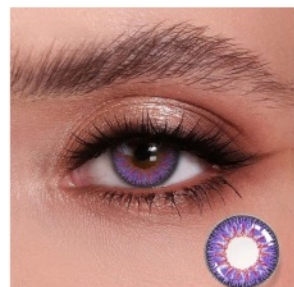

# Cosplay Series

*with the effect of enlarging and beautifying the eyes, wearing contacts in cosplay can be closer to the character settings.*

Zombie Teeth

Diameter: 14.5mm  
Base Curve: 8.6mm

Blue Mesh

Diameter: 14.5mm  
Base Curve: 8.6mm

# Cosplay Series

*with the effect of enlarging and beautifying the eyes, wearing contacts in cosplay can be closer to the character settings.*

Lolita Red

Diameter: 14.5mm  
Base Curve: 8.6mm

Lolita Violet