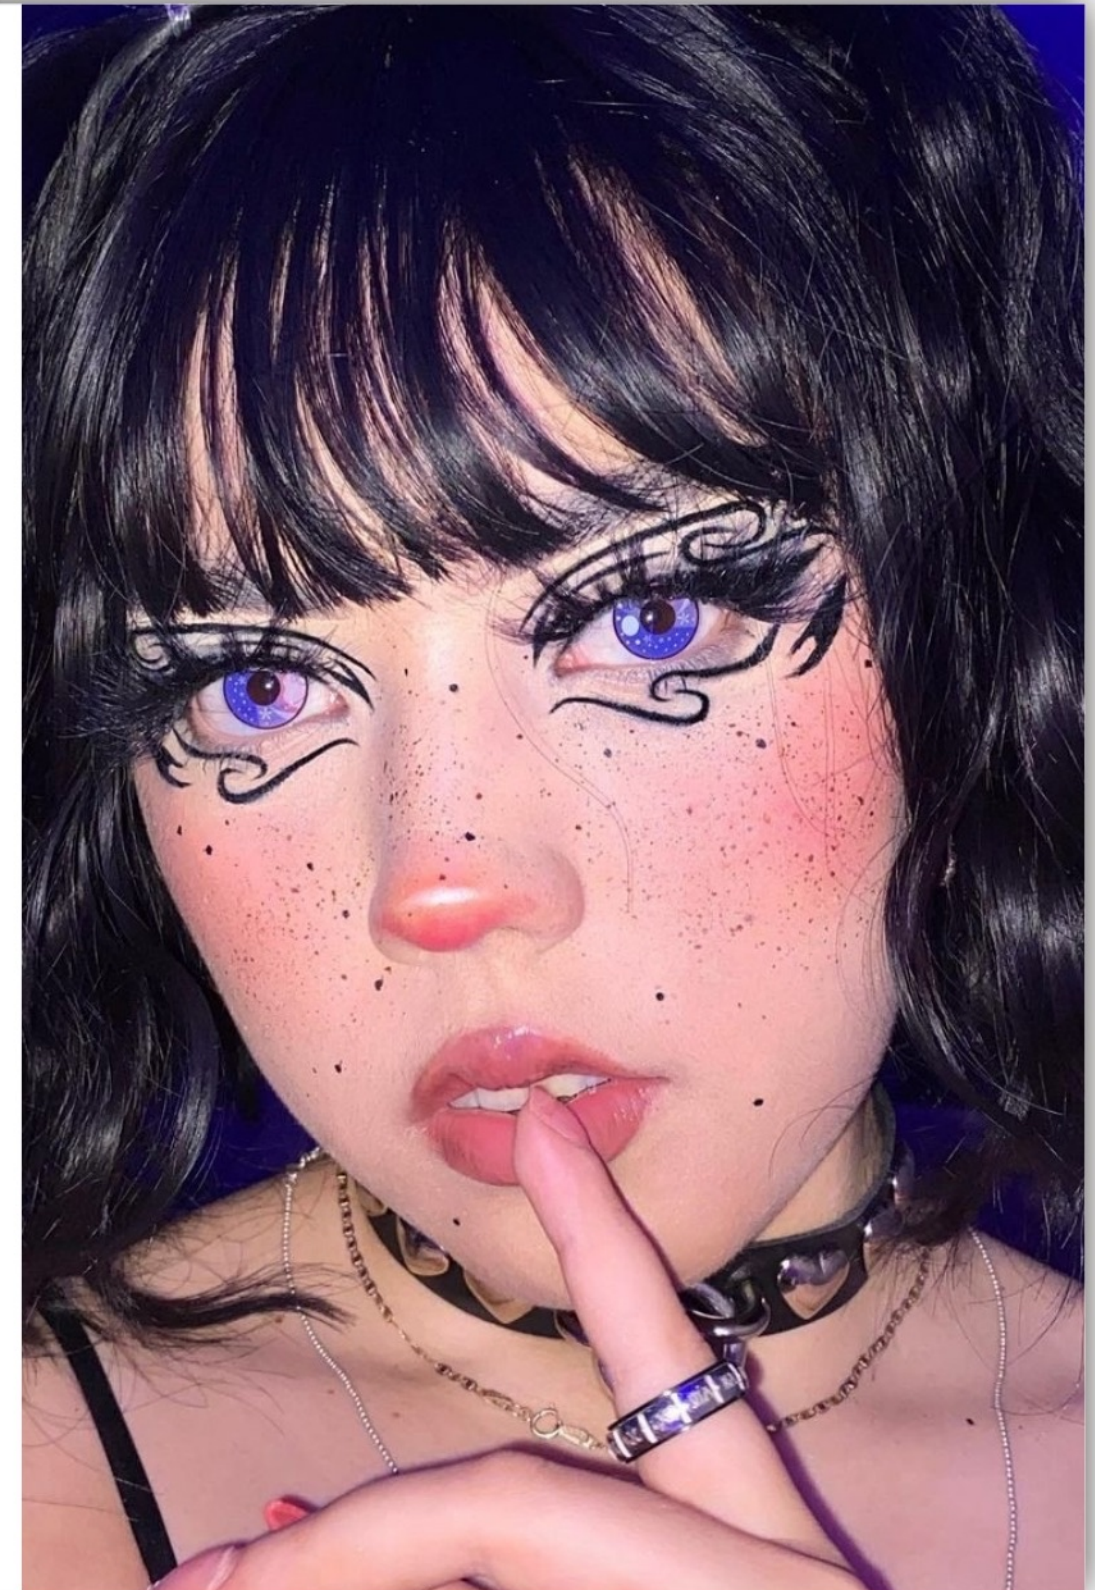

MENGQI

Cosplay Series

Cross Of Love Diameter: 14.5mm Base Curve: 8.6mm	Darknight Black Diameter: 14.5mm Base Curve: 8.6mm	White Mesh Diameter: 14.5mm Base Curve: 8.6mm	Spotted Snoopy Diameter: 14.5mm Base Curve: 8.6mm	Rainbow Lollipop Diameter: 14.5mm Base Curve: 8.6mm
Pure Black Diameter: 14.5mm Base Curve: 8.6mm	Demon Slayer Kamado Nezuko Rose Diameter: 14.5mm Base Curve: 8.6mm	Demon Slayer Kumooni Diameter: 14.5mm Base Curve: 8.6mm	Demon Slayer Kibutsuji Muzan Diameter: 14.5mm Base Curve: 8.6mm	Demon Slayer-highest quality Diameter: 14.5mm Base Curve: 8.6mm

Cosplay Series

with the effect of enlarging and beautifying the eyes, wearing contacts in cosplay can be closer to the character settings.