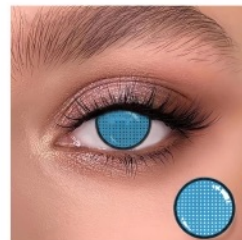

# S Series

*with the effect of enlarging and beautifying the eyes, wearing contacts in cosplay can be closer to the character settings.*

MENGQI

# Cosplay Series

*with the effect of enlarging and beautifying the eyes, wearing contacts in cosplay can be closer to the character settings.*

Zombie Teeth

Diameter: 14.5mm  
Base Curve: 8.6mm

Blue Mesh

Diameter: 14.5mm  
Base Curve: 8.6mm