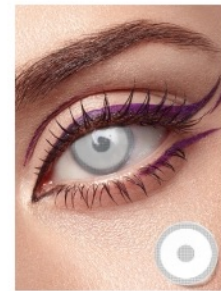

# Cosplay Series

*with the effect of enlarging and beautifying the eyes, wearing contacts in cosplay can be closer to the character settings.*

Cosplay Series

Demon Slayer-highest quality Diameter: 14.5mm Base Curve: 8.6mm	Demon Slayer-inferior Diameter: 14.5mm Base Curve: 8.6mm	Red star Diameter: 14.5mm Base Curve: 8.6mm	Red Ring Diameter: 14.5mm Base Curve: 8.6mm	Yellow Mesh Diameter: 14.5mm Base Curve: 8.6mm
NARUTO Hatake Kakashi Diameter: 14.5mm Base Curve: 8.6mm	NARUTO uchelloha madara Diameter: 14.5mm Base Curve: 8.6mm	NARUTO Uchiha Itachi Diameter: 14.5mm Base Curve: 8.6mm	NARUTO Uchiha Sasuke Diameter: 14.5mm Base Curve: 8.6mm	Zombie Blood Diameter: 14.5mm Base Curve: 8.6mm

# Cosplay Series

*with the effect of enlarging and beautifying the eyes, wearing contacts in cosplay can be closer to the character settings.*

MENGQI

Cosplay Series

White Mist

Diameter: 14.5mm  
Base Curve: 8.6mm

Pink Circle

Diameter: 14.5mm  
Base Curve: 8.6mm

Black White Spiral

Diameter: 14.5mm  
Base Curve: 8.6mm

Red Mesh

Diameter: 14.5mm  
Base Curve: 8.6mm

Green Heart

Diameter: 14.5mm  
Base Curve: 8.6mm

Fateful Choices

Diameter: 14.5mm  
Base Curve: 8.6mm

PARADISE RAINBOW

Diameter: 14.5mm  
Base Curve: 8.6mm

Gojo Satoru

Diameter: 14.5mm  
Base Curve: 8.6mm

Vampire Night

Diameter: 14.5mm  
Base Curve: 8.6mm