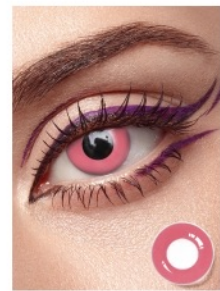

# Cosplay Series

*with the effect of enlarging and beautifying the eyes, wearing contacts in cosplay can be closer to the character settings.*

Cosplay Series

Demon Slayer-highest quality Diameter: 14.5mm Base Curve: 8.6mm	Demon Slayer-inferior Diameter: 14.5mm Base Curve: 8.6mm	Red star Diameter: 14.5mm Base Curve: 8.6mm	Red Ring Diameter: 14.5mm Base Curve: 8.6mm	Yellow Mesh Diameter: 14.5mm Base Curve: 8.6mm
NARUTO Hatake Kakashi Diameter: 14.5mm Base Curve: 8.6mm	NARUTO uchelloha madara Diameter: 14.5mm Base Curve: 8.6mm	NARUTO Uchiha Itachi Diameter: 14.5mm Base Curve: 8.6mm	NARUTO Uchiha Sasuke Diameter: 14.5mm Base Curve: 8.6mm	Zombie Blood Diameter: 14.5mm Base Curve: 8.6mm

# Cosplay Series

*with the effect of enlarging and beautifying the eyes, wearing contacts in cosplay can be closer to the character settings.*

MENGQI

Cosplay Series

White Mist

Diameter: 14.5mm  
Base Curve: 8.6mm

Pink Circle

Diameter: 14.5mm  
Base Curve: 8.6mm

Black White Spiral

Diameter: 14.5mm  
Base Curve: 8.6mm

Red Mesh

Diameter: 14.5mm  
Base Curve: 8.6mm

Green Heart

Diameter: 14.5mm  
Base Curve: 8.6mm

Fateful Choices

Diameter: 14.5mm  
Base Curve: 8.6mm

PARADISE RAINBOW

Diameter: 14.5mm  
Base Curve: 8.6mm

Gojo Satoru

Diameter: 14.5mm  
Base Curve: 8.6mm

Vampire Night

Diameter: 14.5mm  
Base Curve: 8.6mm