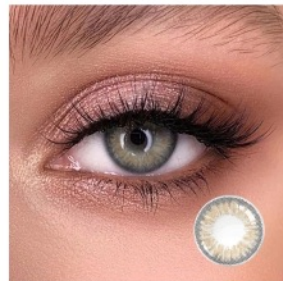

Gray Pearl

Diameter: 14.2mm
Base Curve: 8.6mm

Nature Series

*simple pattern,
moderate saturation,
wearing effect is very
natural, eyes will look
more translucent
bright and gentle.*

MENGQI

Nature Series

simple pattern, moderate saturation, wearing effect is very natural, eyes will look more translucent bright and gentle.

Amberland Grey

Diameter: 14.2mm
Base Curve: 8.6mm

Amberland Brown

Diameter: 14.2mm
Base Curve: 8.6mm

Brown Hazel

Diameter: 14.2mm
Base Curve: 8.6mm

Hidrocolor Ochre

Diameter: 14.2mm
Base Curve: 8.6mm

Nature Series

MENGQI

Nature Series

simple pattern, moderate saturation, wearing effect is very natural, eyes will look more translucent bright and gentle.

Lolita Gray

Diameter: 14.5mm
Base Curve: 8.6mm

Crystal Grey

Diameter: 14.0mm
Base Curve: 8.6mm

Crystal Brown

Diameter: 14.0mm
Base Curve: 8.6mm

Nature Series

MENGQI

Nature Series

simple pattern, moderate saturation, wearing effect is very natural, eyes will look more translucent bright and gentle.