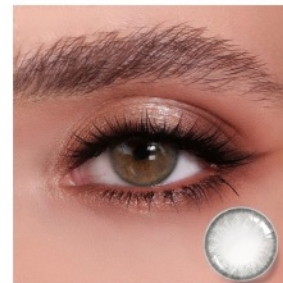

Gray Pearl

Diameter: 14.2mm
Base Curve: 8.6mm

Nature Series

*simple pattern,
moderate saturation,
wearing effect is very
natural, eyes will look
more translucent
bright and gentle.*

MENGQI

Nature Series

simple pattern, moderate saturation, wearing effect is very natural, eyes will look more translucent bright and gentle.

Nature Series

MENGQI

Nature Series

simple pattern, moderate saturation, wearing effect is very natural, eyes will look more translucent bright and gentle.

Lolita Gray

Diameter: 14.5mm
Base Curve: 8.6mm

Crystal Grey

Diameter: 14.0mm
Base Curve: 8.6mm

Crystal Brown

Diameter: 14.0mm
Base Curve: 8.6mm

Nature Series

MENGQI

Nature Series

simple pattern, moderate saturation, wearing effect is very natural, eyes will look more translucent bright and gentle.

Summer sunshine Coffee
Diameter: 14.2mm
Base Curve: 8.6mm

lunar annulus Brown
Diameter: 14.2mm
Base Curve: 8.6mm

Marble Gray
Diameter: 14.2mm
Base Curve: 8.6mm

Nature Series

MENGQI

Nature Series

simple pattern, moderate saturation, wearing effect is very natural, eyes will look more translucent bright and gentle.