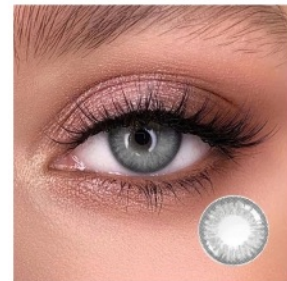

Gray Pearl

Diameter: 14.2mm
Base Curve: 8.6mm

Nature Series

*simple pattern,
moderate saturation,
wearing effect is very
natural, eyes will look
more translucent
bright and gentle.*

MENGQI

Nature Series

simple pattern, moderate saturation, wearing effect is very natural, eyes will look more translucent bright and gentle.

Amberland Grey

Diameter: 14.2mm
Base Curve: 8.6mm

Amberland Brown

Diameter: 14.2mm
Base Curve: 8.6mm

Brown Hazel

Diameter: 14.2mm
Base Curve: 8.6mm

Hidrocolor Ochre

Diameter: 14.2mm
Base Curve: 8.6mm

Nature Series

MENGQI

Nature Series

simple pattern, moderate saturation, wearing effect is very natural, eyes will look more translucent bright and gentle.

Lolita Gray

Diameter: 14.5mm
Base Curve: 8.6mm

Crystal Grey

Diameter: 14.0mm
Base Curve: 8.6mm

Crystal Brown

Diameter: 14.0mm
Base Curve: 8.6mm

Nature Series

MENGQI

Nature Series

simple pattern, moderate saturation, wearing effect is very natural, eyes will look more translucent bright and gentle.