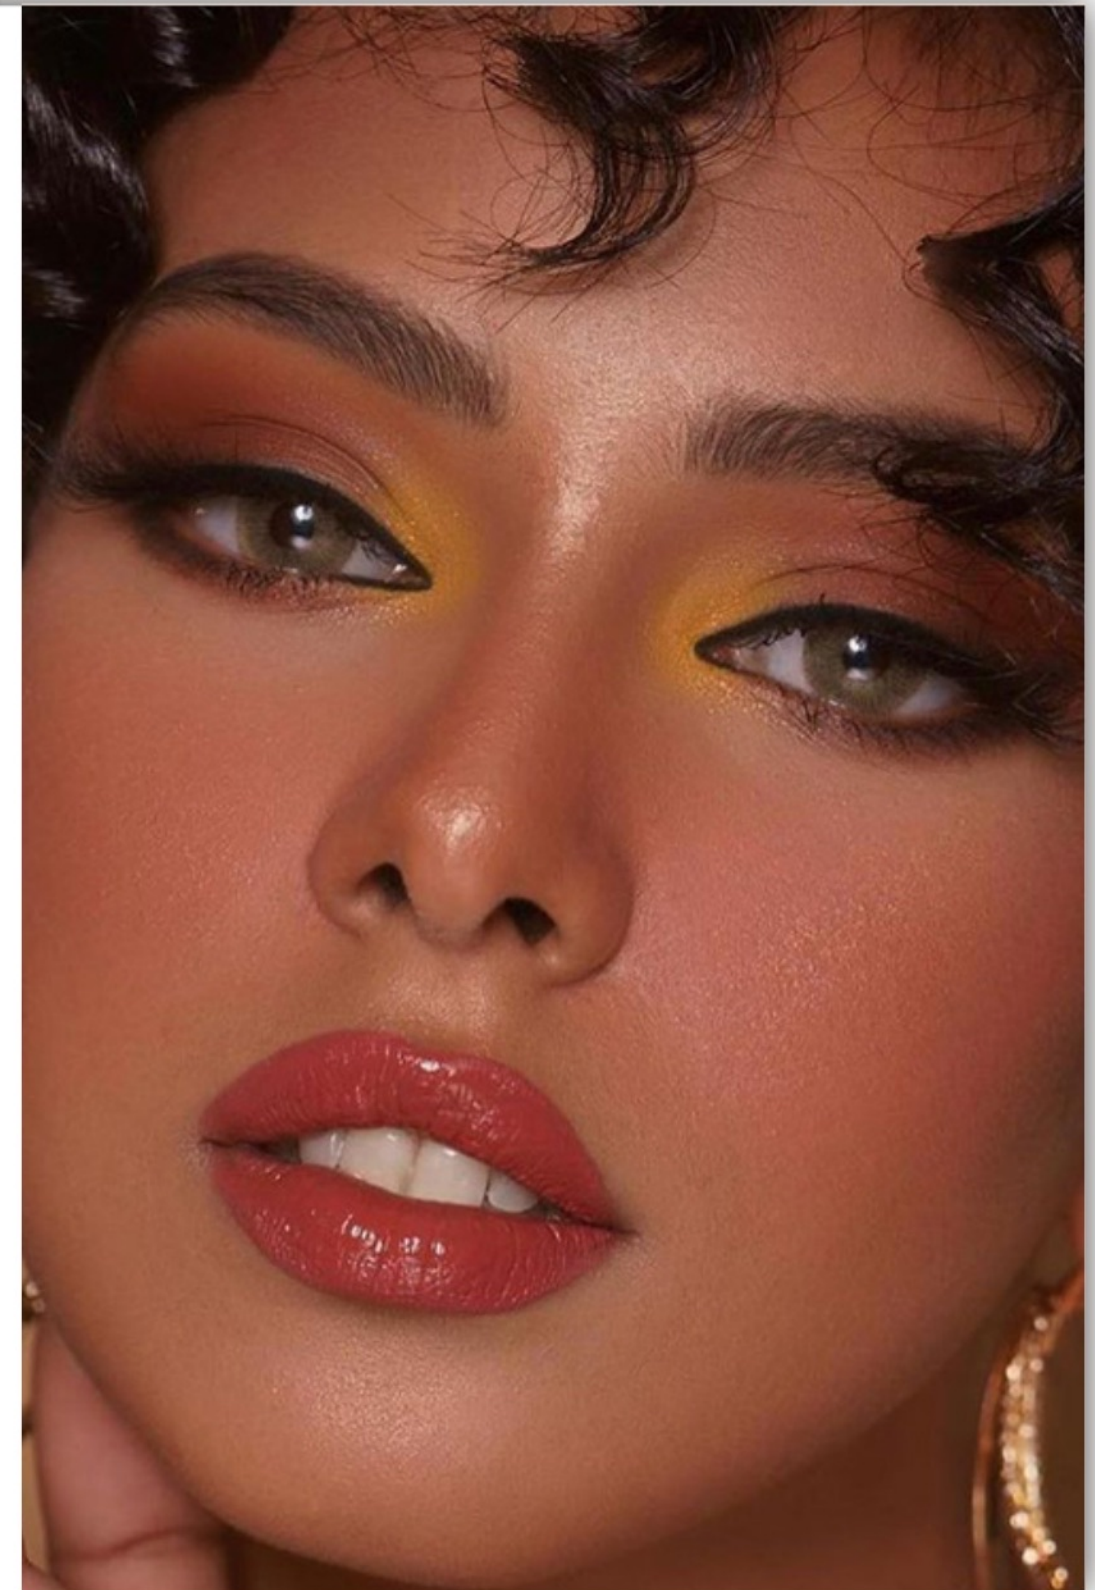

MENGQI

Nature Series

Arctic Yellow Diameter: 14.2mm Base Curve: 8.6mm	Arctic Light Grey Colored Diameter: 14.2mm Base Curve: 8.6mm	Marble Black Diameter: 14.2mm Base Curve: 8.6mm	Futurism Brown Diameter: 14.2mm Base Curve: 8.6mm	Cocktail Green Diameter: 14.2mm Base Curve: 8.6mm
Quartz veils Diameter: 14.2mm Base Curve: 8.6mm	Futurism Gray Diameter: 14.2mm Base Curve: 8.6mm	Hidrocolor Amber Diameter: 14.2mm Base Curve: 8.6mm	Hidrocolor Mel Diameter: 14.2mm Base Curve: 8.6mm	Cocktail Gray Diameter: 14.5mm Base Curve: 8.6mm

Nature Series

*simple pattern,
moderate saturation,
wearing effect is very
natural, eyes will look
more translucent
bright and gentle.*

MENGQI

2

Nature Series

Marble Coffee

Diameter: 14.2mm
Base Curve: 8.6mm

Gray Pearl

Diameter: 14.2mm
Base Curve: 8.6mm

Nature Series

*simple pattern,
moderate saturation,
wearing effect is very
natural, eyes will look
more translucent
bright and gentle.*

MENGQI

Nature Series

simple pattern, moderate saturation, wearing effect is very natural, eyes will look more translucent bright and gentle.