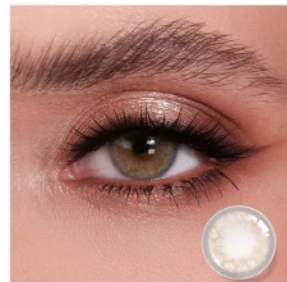

Twilight Black

Diameter: 14.2mm
Base Curve: 8.6mm

Twilight Yellow

Diameter: 14.2mm
Base Curve: 8.6mm

Twilight Coffee

Diameter: 14.2mm
Base Curve: 8.6mm

Black Pearl

Diameter: 14.2mm
Base Curve: 8.6mm

Gray Pearl

Diameter: 14.2mm
Base Curve: 8.6mm

Nature Series

*simple pattern,
moderate saturation,
wearing effect is very
natural, eyes will look
more translucent
bright and gentle.*

MENGQI

Nature Series

simple pattern, moderate saturation, wearing effect is very natural, eyes will look more translucent bright and gentle.

Amberland Grey

Diameter: 14.2mm
Base Curve: 8.6mm

Amberland Brown

Diameter: 14.2mm
Base Curve: 8.6mm

Brown Hazel

Diameter: 14.2mm
Base Curve: 8.6mm

Hidrocolor Ochre

Diameter: 14.2mm
Base Curve: 8.6mm

Nature Series

MENGQI

Nature Series

simple pattern, moderate saturation, wearing effect is very natural, eyes will look more translucent bright and gentle.

Lolita Gray

Diameter: 14.5mm
Base Curve: 8.6mm

Crystal Grey