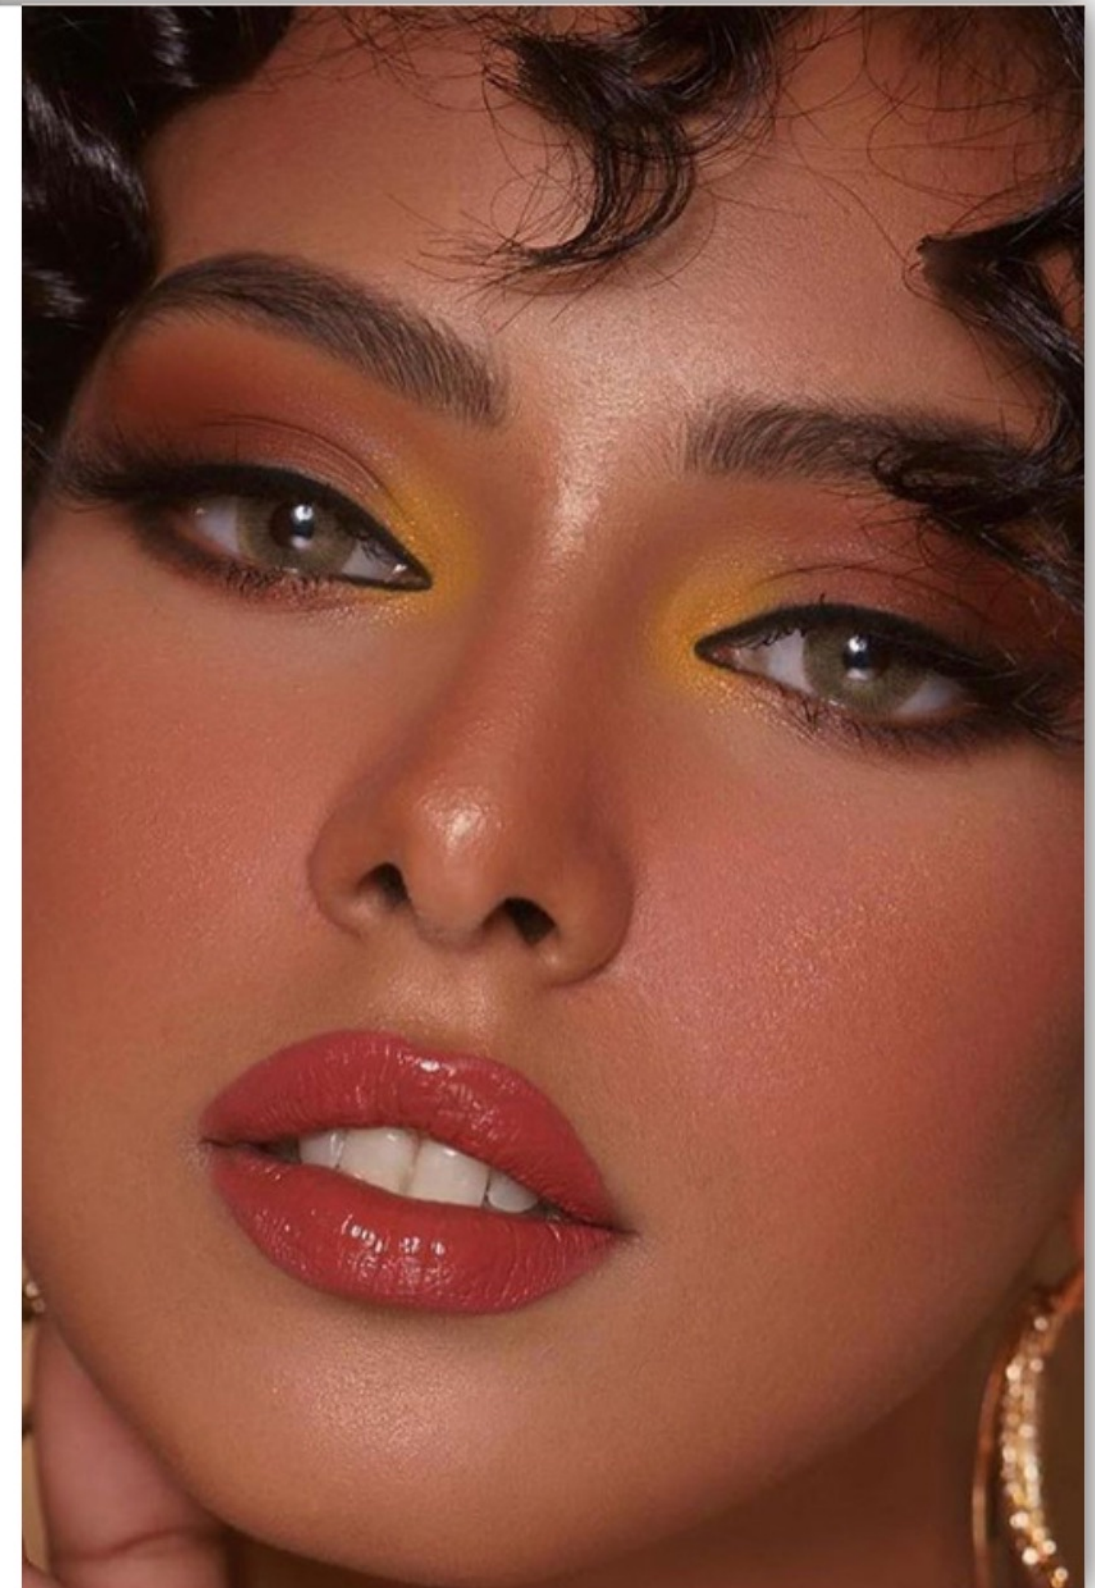

Twilight Black

Diameter: 14.2mm
Base Curve: 8.6mm

Twilight Yellow

Diameter: 14.2mm
Base Curve: 8.6mm

Twilight Coffee

Diameter: 14.2mm
Base Curve: 8.6mm

Black Pearl

Diameter: 14.2mm
Base Curve: 8.6mm

Gray Pearl

Diameter: 14.2mm
Base Curve: 8.6mm

Nature Series

*simple pattern,
moderate saturation,
wearing effect is very
natural, eyes will look
more translucent
bright and gentle.*

MENGQI

Nature Series

simple pattern, moderate saturation, wearing effect is very natural, eyes will look more translucent bright and gentle.