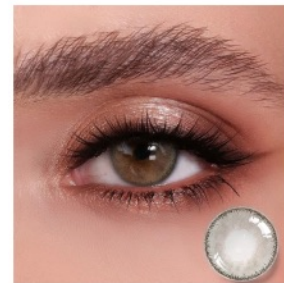

Gray Pearl

Diameter: 14.2mm
Base Curve: 8.6mm

Nature Series

*simple pattern,
moderate saturation,
wearing effect is very
natural, eyes will look
more translucent
bright and gentle.*

MENGQI

Nature Series

simple pattern, moderate saturation, wearing effect is very natural, eyes will look more translucent bright and gentle.

Nature Series

MENGQI

Nature Series

simple pattern, moderate saturation, wearing effect is very natural, eyes will look more translucent bright and gentle.

Lolita Gray

Diameter: 14.5mm
Base Curve: 8.6mm

Crystal Grey

Diameter: 14.0mm
Base Curve: 8.6mm

Crystal Brown

Diameter: 14.0mm
Base Curve: 8.6mm

Nature Series

MENGQI

Nature Series

simple pattern, moderate saturation, wearing effect is very natural, eyes will look more translucent bright and gentle.

Summer sunshine Coffee
Diameter: 14.2mm
Base Curve: 8.6mm

lunar annulus Brown
Diameter: 14.2mm
Base Curve: 8.6mm

Marble Gray
Diameter: 14.2mm
Base Curve: 8.6mm

Nature Series

MENGQI

Nature Series

simple pattern, moderate saturation, wearing effect is very natural, eyes will look more translucent bright and gentle.