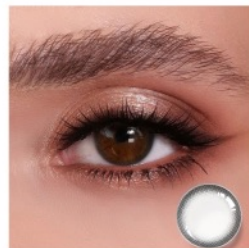

Cocoa Pudding Pink

Diameter: 14.2mm
Base Curve: 8.6mm

Cocoa Pudding Brown

Diameter: 14.2mm
Base Curve: 8.6mm

Jupiter Coffee

Diameter: 14.2mm
Base Curve: 8.6mm

Twilight Brown

Diameter: 14.2mm
Base Curve: 8.6mm

Twilight Black

Diameter: 14.2mm
Base Curve: 8.6mm

Twilight Yellow

Diameter: 14.2mm
Base Curve: 8.6mm

Twilight Coffee

Diameter: 14.2mm
Base Curve: 8.6mm

Black Pearl

Diameter: 14.2mm
Base Curve: 8.6mm

Gray Pearl

Diameter: 14.2mm
Base Curve: 8.6mm

Nature Series

*simple pattern,
moderate saturation,
wearing effect is very
natural, eyes will look
more translucent
bright and gentle.*

MENGQI

Nature Series

simple pattern, moderate saturation, wearing effect is very natural, eyes will look more translucent bright and gentle.