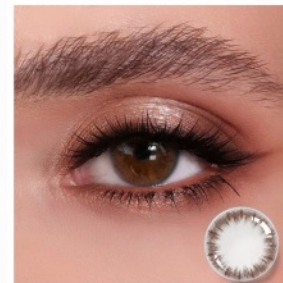

Gray Pearl

Diameter: 14.2mm
Base Curve: 8.6mm

Nature Series

*simple pattern,
moderate saturation,
wearing effect is very
natural, eyes will look
more translucent
bright and gentle.*

MENGQI

Nature Series

simple pattern, moderate saturation, wearing effect is very natural, eyes will look more translucent bright and gentle.

Nature Series

MENGQI

Nature Series

simple pattern, moderate saturation, wearing effect is very natural, eyes will look more translucent bright and gentle.

Lolita Gray

Diameter: 14.5mm
Base Curve: 8.6mm

Crystal Grey

Diameter: 14.0mm
Base Curve: 8.6mm

Crystal Brown

Diameter: 14.0mm
Base Curve: 8.6mm

Nature Series

MENGQI

Nature Series

simple pattern, moderate saturation, wearing effect is very natural, eyes will look more translucent bright and gentle.

Summer sunshine Coffee
Diameter: 14.2mm
Base Curve: 8.6mm

lunar annulus Brown
Diameter: 14.2mm
Base Curve: 8.6mm

Marble Gray
Diameter: 14.2mm
Base Curve: 8.6mm

Nature Series

MENGQI

Nature Series

simple pattern, moderate saturation, wearing effect is very natural, eyes will look more translucent bright and gentle.