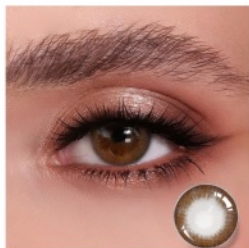

Nature Series

*simple pattern,
moderate saturation,
wearing effect is very
natural, eyes will look
more translucent
bright and gentle.*

MENGQI

2

Nature Series

Marble Coffee

Diameter: 14.2mm
Base Curve: 8.6mm

Cocoa Pudding Pink

Diameter: 14.2mm
Base Curve: 8.6mm

Cocoa Pudding Brown

Diameter: 14.2mm
Base Curve: 8.6mm

Jupiter Coffee

Diameter: 14.2mm
Base Curve: 8.6mm

Twilight Brown

Diameter: 14.2mm
Base Curve: 8.6mm

Twilight Black

Diameter: 14.2mm
Base Curve: 8.6mm

Twilight Yellow

Diameter: 14.2mm
Base Curve: 8.6mm

Twilight Coffee

Diameter: 14.2mm
Base Curve: 8.6mm

Black Pearl

Diameter: 14.2mm
Base Curve: 8.6mm

Gray Pearl

Diameter: 14.2mm
Base Curve: 8.6mm

Nature Series

*simple pattern,
moderate saturation,
wearing effect is very
natural, eyes will look
more translucent
bright and gentle.*

MENGQI

Nature Series

simple pattern, moderate saturation, wearing effect is very natural, eyes will look more translucent bright and gentle.