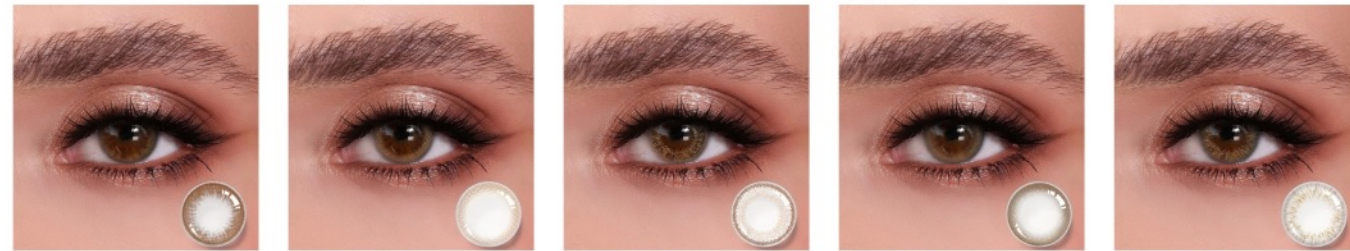

MENGQI

Nature Series

Arctic Yellow Diameter: 14.2mm Base Curve: 8.6mm	Arctic Light Grey Colored Diameter: 14.2mm Base Curve: 8.6mm	Marble Black Diameter: 14.2mm Base Curve: 8.6mm	Futurism Brown Diameter: 14.2mm Base Curve: 8.6mm	Cocktail Green Diameter: 14.2mm Base Curve: 8.6mm
Quartz veils Diameter: 14.2mm Base Curve: 8.6mm	Futurism Gray Diameter: 14.2mm Base Curve: 8.6mm	Hidrocolor Amber Diameter: 14.2mm Base Curve: 8.6mm	Hidrocolor Mel Diameter: 14.2mm Base Curve: 8.6mm	Cocktail Gray Diameter: 14.5mm Base Curve: 8.6mm

Nature Series

*simple pattern,
moderate saturation,
wearing effect is very
natural, eyes will look
more translucent
bright and gentle.*

MENGQI

2

Nature Series

Marble Coffee

Diameter: 14.2mm
Base Curve: 8.6mm

Cocoa Pudding Pink

Diameter: 14.2mm
Base Curve: 8.6mm

Cocoa Pudding Brown

Diameter: 14.2mm
Base Curve: 8.6mm

Jupiter Coffee

Diameter: 14.2mm
Base Curve: 8.6mm

Twilight Brown

Diameter: 14.2mm
Base Curve: 8.6mm

Gray Pearl

Diameter: 14.2mm
Base Curve: 8.6mm

Nature Series

*simple pattern,
moderate saturation,
wearing effect is very
natural, eyes will look
more translucent
bright and gentle.*

MENGQI

Nature Series

simple pattern, moderate saturation, wearing effect is very natural, eyes will look more translucent bright and gentle.