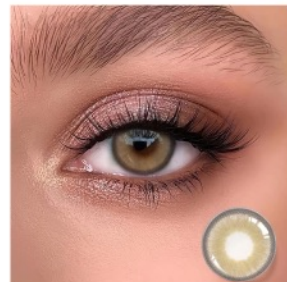

Twilight Black

Diameter: 14.2mm
Base Curve: 8.6mm

Twilight Yellow

Diameter: 14.2mm
Base Curve: 8.6mm

Twilight Coffee

Diameter: 14.2mm
Base Curve: 8.6mm

Black Pearl

Diameter: 14.2mm
Base Curve: 8.6mm

Gray Pearl

Diameter: 14.2mm
Base Curve: 8.6mm

Nature Series

*simple pattern,
moderate saturation,
wearing effect is very
natural, eyes will look
more translucent
bright and gentle.*

MENGQI

Nature Series

simple pattern, moderate saturation, wearing effect is very natural, eyes will look more translucent bright and gentle.

Amberland Grey

Diameter: 14.2mm
Base Curve: 8.6mm

Amberland Brown

Diameter: 14.2mm
Base Curve: 8.6mm

Brown Hazel

Diameter: 14.2mm
Base Curve: 8.6mm

Hidrocolor Ochre

Diameter: 14.2mm
Base Curve: 8.6mm

Nature Series

MENGQI

Nature Series

simple pattern, moderate saturation, wearing effect is very natural, eyes will look more translucent bright and gentle.

Lolita Gray

Diameter: 14.5mm
Base Curve: 8.6mm

Crystal Grey