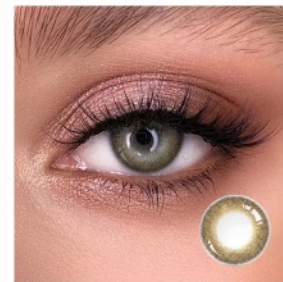

Nature Series

MENGQI

Nature Series

simple pattern, moderate saturation, wearing effect is very natural, eyes will look more translucent bright and gentle.

Lolita Gray

Diameter: 14.5mm
Base Curve: 8.6mm

Crystal Grey

Diameter: 14.0mm
Base Curve: 8.6mm

Crystal Brown

Diameter: 14.0mm
Base Curve: 8.6mm

Nature Series

MENGQI

Nature Series

simple pattern, moderate saturation, wearing effect is very natural, eyes will look more translucent bright and gentle.

Summer sunshine Coffee
Diameter: 14.2mm
Base Curve: 8.6mm

lunar annulus Brown
Diameter: 14.2mm
Base Curve: 8.6mm

Marble Gray
Diameter: 14.2mm
Base Curve: 8.6mm

Nature Series

MENGQI

Nature Series

simple pattern, moderate saturation, wearing effect is very natural, eyes will look more translucent bright and gentle.

Olive Brown

Diameter: 14.0mm
Base Curve: 8.6mm

Flora Coffee

Diameter: 14.2mm
Base Curve: 8.6mm

Galaxy Grey

Diameter: 14.0mm
Base Curve: 8.6mm

Nature Series

Company Name: Chengdu MengQi Biotechnology Co., Ltd.