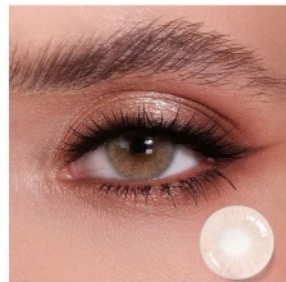

Gray Pearl

Diameter: 14.2mm
Base Curve: 8.6mm

Nature Series

*simple pattern,
moderate saturation,
wearing effect is very
natural, eyes will look
more translucent
bright and gentle.*

MENGQI

Nature Series

simple pattern, moderate saturation, wearing effect is very natural, eyes will look more translucent bright and gentle.

Amberland Grey

Diameter: 14.2mm
Base Curve: 8.6mm

Amberland Brown

Diameter: 14.2mm
Base Curve: 8.6mm

Brown Hazel

Diameter: 14.2mm
Base Curve: 8.6mm

Hidrocolor Ochre

Diameter: 14.2mm
Base Curve: 8.6mm

Nature Series

MENGQI

Nature Series

simple pattern, moderate saturation, wearing effect is very natural, eyes will look more translucent bright and gentle.

Lolita Gray

Diameter: 14.5mm
Base Curve: 8.6mm

Crystal Grey