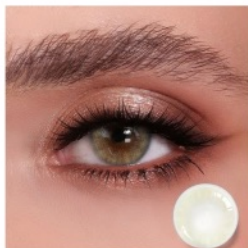

Nature Series

*simple pattern,
moderate saturation,
wearing effect is very
natural, eyes will look
more translucent
bright and gentle.*

MENGQI

2

Nature Series

Marble Coffee

Diameter: 14.2mm
Base Curve: 8.6mm

Cocoa Pudding Pink

Diameter: 14.2mm
Base Curve: 8.6mm

Cocoa Pudding Brown

Diameter: 14.2mm
Base Curve: 8.6mm

Jupiter Coffee

Diameter: 14.2mm
Base Curve: 8.6mm

Twilight Brown

Diameter: 14.2mm
Base Curve: 8.6mm

Twilight Black

Diameter: 14.2mm
Base Curve: 8.6mm

Twilight Yellow

Diameter: 14.2mm
Base Curve: 8.6mm

Twilight Coffee

Diameter: 14.2mm
Base Curve: 8.6mm

Black Pearl

Diameter: 14.2mm
Base Curve: 8.6mm

Gray Pearl

Diameter: 14.2mm
Base Curve: 8.6mm

Nature Series

*simple pattern,
moderate saturation,
wearing effect is very
natural, eyes will look
more translucent
bright and gentle.*

MENGQI

Nature Series

simple pattern, moderate saturation, wearing effect is very natural, eyes will look more translucent bright and gentle.