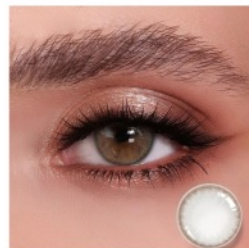

Cocoa Pudding Pink

Diameter: 14.2mm
Base Curve: 8.6mm

Cocoa Pudding Brown

Diameter: 14.2mm
Base Curve: 8.6mm

Jupiter Coffee

Diameter: 14.2mm
Base Curve: 8.6mm

Twilight Brown

Diameter: 14.2mm
Base Curve: 8.6mm

Twilight Black

Diameter: 14.2mm
Base Curve: 8.6mm

Twilight Yellow

Diameter: 14.2mm
Base Curve: 8.6mm

Twilight Coffee

Diameter: 14.2mm
Base Curve: 8.6mm

Black Pearl

Diameter: 14.2mm
Base Curve: 8.6mm

Gray Pearl

Diameter: 14.2mm
Base Curve: 8.6mm

Nature Series

*simple pattern,
moderate saturation,
wearing effect is very
natural, eyes will look
more translucent
bright and gentle.*

MENGQI

Nature Series

simple pattern, moderate saturation, wearing effect is very natural, eyes will look more translucent bright and gentle.

Nature Series

MENGQI

Nature Series

simple pattern, moderate saturation, wearing effect is very natural, eyes will look more translucent bright and gentle.

Lolita Gray

Diameter: 14.5mm
Base Curve: 8.6mm

Crystal Grey