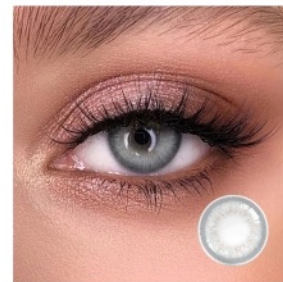

Galaxy Grey