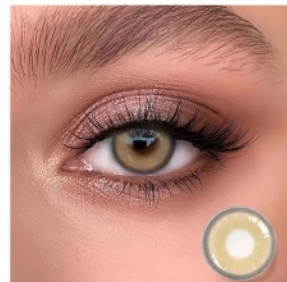

Twilight Black

Diameter: 14.2mm
Base Curve: 8.6mm

Twilight Yellow

Diameter: 14.2mm
Base Curve: 8.6mm

Twilight Coffee

Diameter: 14.2mm
Base Curve: 8.6mm

Black Pearl

Diameter: 14.2mm
Base Curve: 8.6mm

Gray Pearl

Diameter: 14.2mm
Base Curve: 8.6mm

Nature Series

*simple pattern,
moderate saturation,
wearing effect is very
natural, eyes will look
more translucent
bright and gentle.*

MENGQI

Nature Series

simple pattern, moderate saturation, wearing effect is very natural, eyes will look more translucent bright and gentle.

Amberland Grey

Diameter: 14.2mm
Base Curve: 8.6mm

Amberland Brown

Diameter: 14.2mm
Base Curve: 8.6mm

Brown Hazel

Diameter: 14.2mm
Base Curve: 8.6mm

Hidrocolor Ochre

Diameter: 14.2mm
Base Curve: 8.6mm

Nature Series

MENGQI

Nature Series

simple pattern, moderate saturation, wearing effect is very natural, eyes will look more translucent bright and gentle.

Lolita Gray

Diameter: 14.5mm
Base Curve: 8.6mm

Crystal Grey