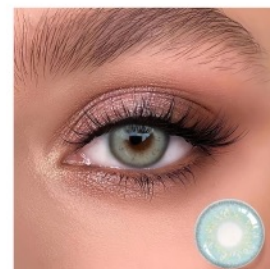

Akma Green
Diameter: 14.2mm
Base Curve: 8.6mm

Arctic Grey
Diameter: 14.2mm
Base Curve: 8.6mm

Aerolite Blue
Diameter: 14.2mm
Base Curve: 8.6mm

Exoticism Series

MENGQI

Exoticism Series

The lens saturation is high, the color is strong, the effect on the eyes is very obvious, can change the color of the pupil to a large extent.