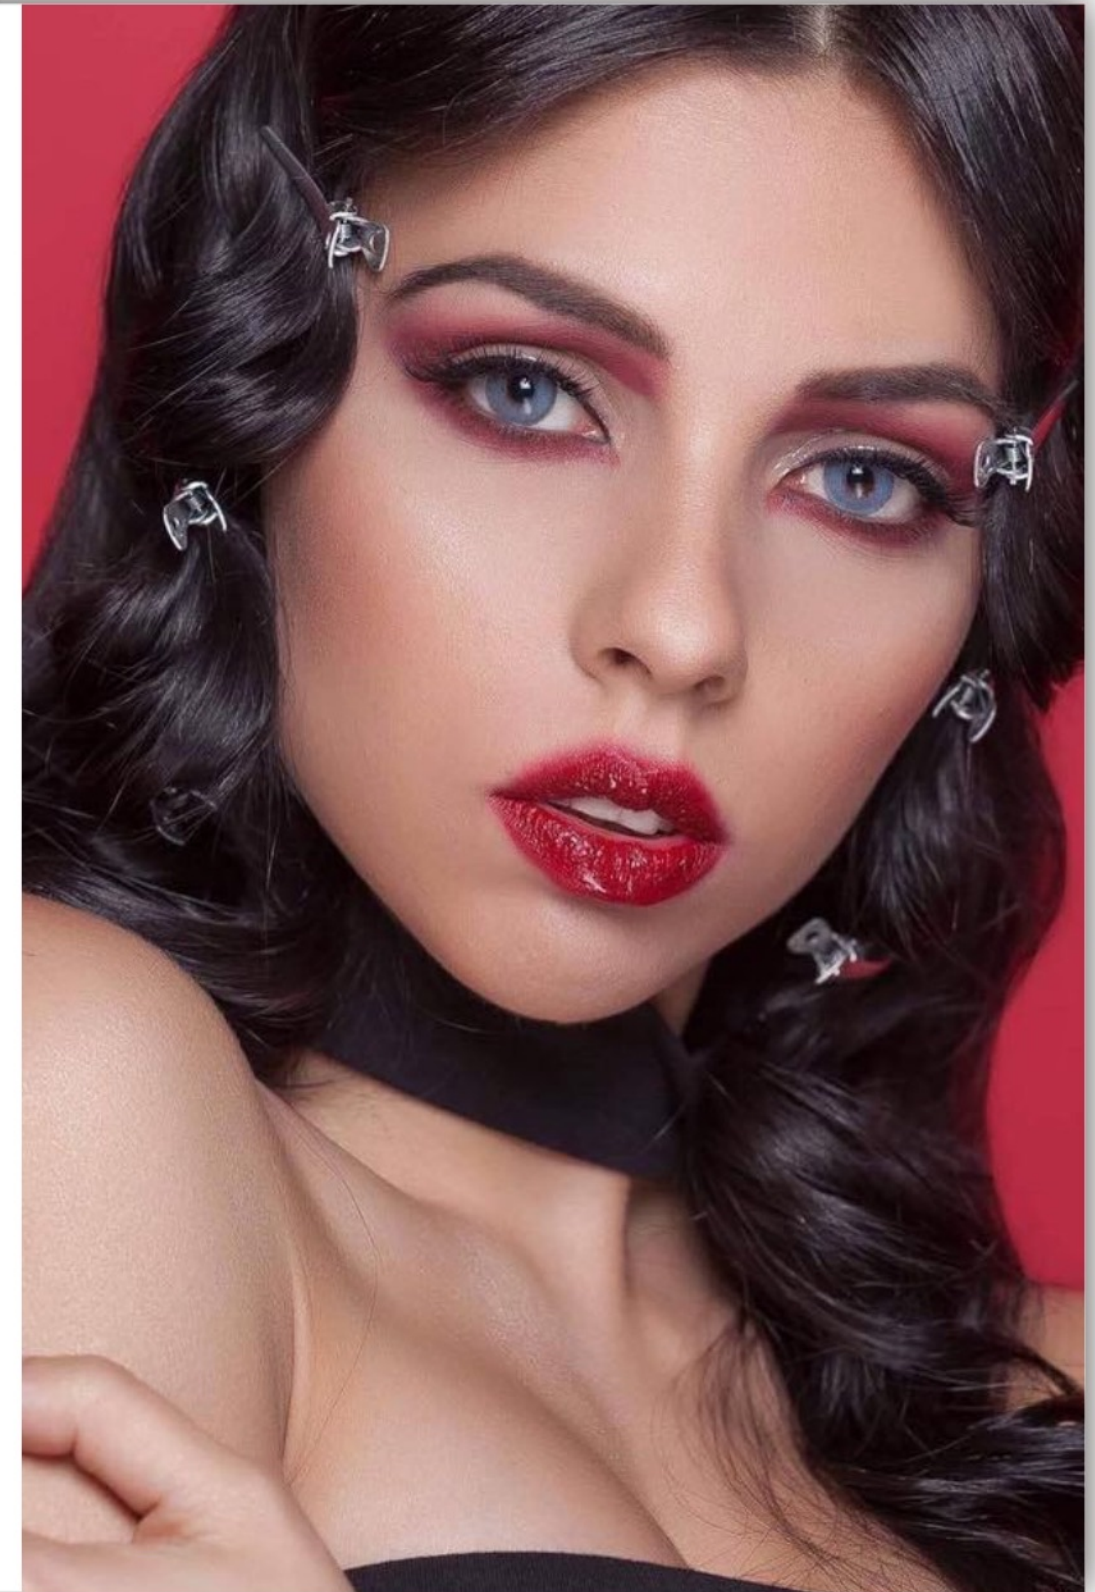

MENGQI

Exoticism Series

Exoticism Series

he lens saturation is high, the color is strong, the effect on the eyes is very obvious, can change the color of the pupil to a large extent.