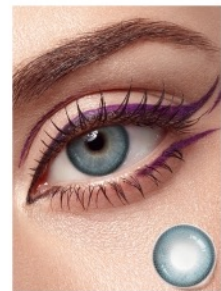

Exoticism Series

he lens saturation is high, the color is strong, the effect on the eyes is very obvious, can change the color of the pupil to a large extent.

MENGQI

Exoticism Series

Mint Green
Diameter: 14.5mm
Base Curve: 8.6mm

Colorful Bubbles Blue
Diameter: 14.2mm
Base Curve: 8.6mm

Colorful Bubbles Green
Diameter: 14.2mm
Base Curve: 8.6mm

Fruit Juice Grape
Diameter: 14.2mm
Base Curve: 8.6mm

Fruit Juice Blueberry
Diameter: 14.2mm
Base Curve: 8.6mm

Misty Pink
Diameter: 14.2mm
Base Curve: 8.6mm

Misty Blue
Diameter: 14.2mm
Base Curve: 8.6mm

Misty Pink Blue
Diameter: 14.2mm
Base Curve: 8.6mm

Blue Crystal
Diameter: 14.5mm
Base Curve: 8.6mm

Misty Blue Violet
Diameter: 14.2mm
Base Curve: 8.6mm