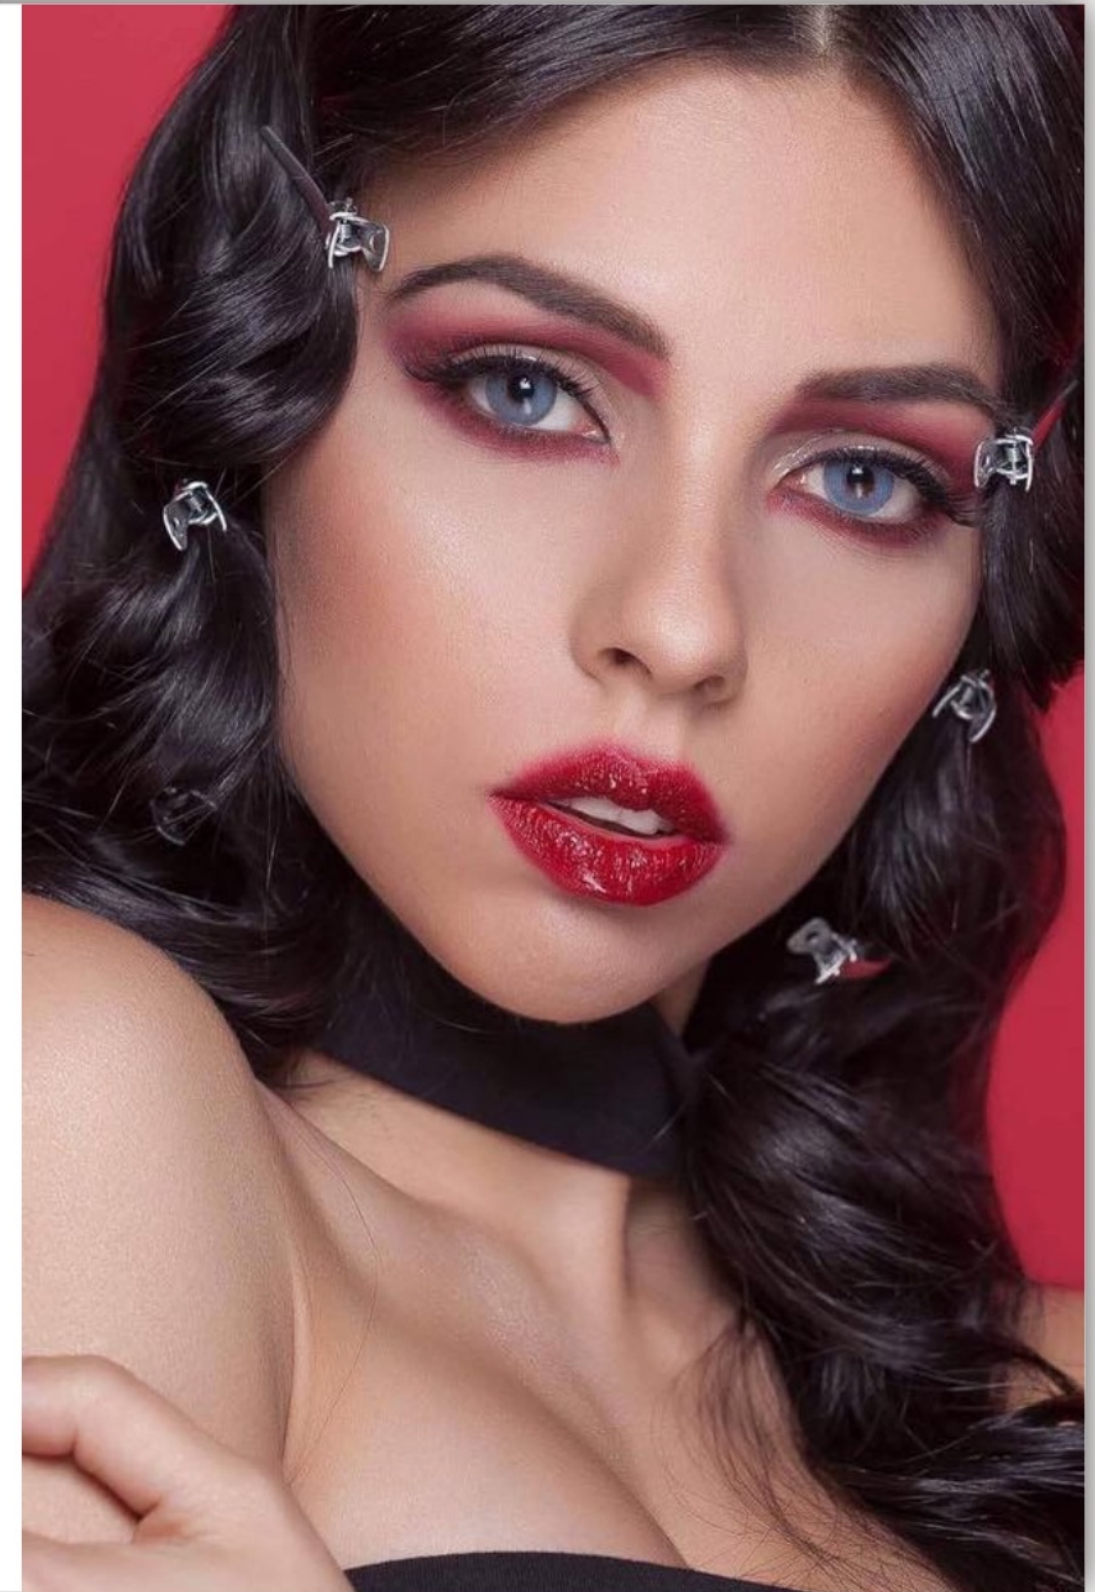

MENGQI

Exoticism Series

Blue Pearl Diameter: 14.2mm Base Curve: 8.6mm	Futurism Blue Diameter: 14.2mm Base Curve: 8.6mm	Futurism Green Diameter: 14.2mm Base Curve: 8.6mm	Lights Hope Blue Diameter: 14.5mm Base Curve: 8.6mm	Azure Ocean Diameter: 14.2mm Base Curve: 8.6mm
Marble Blue Diameter: 14.2mm Base Curve: 8.6mm	Hidrocolor Topazie Diameter: 14.2mm Base Curve: 8.6mm	Summer Sunshine Blue Diameter: 14.2mm Base Curve: 8.6mm	Lunar Annulus Gray Diameter: 14.2mm Base Curve: 8.6mm	Lunar Annulus Blue Diameter: 14.2mm Base Curve: 8.6mm

Exoticism Series

he lens saturation is high, the color is strong, the effect on the eyes is very obvious, can change the color of the pupil to a large extent.