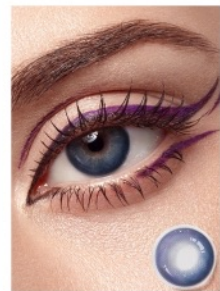

Colorful Bubbles Blue
Diameter: 14.2mm
Base Curve: 8.6mm

Colorful Bubbles Green
Diameter: 14.2mm
Base Curve: 8.6mm

Fruit Juice Grape
Diameter: 14.2mm
Base Curve: 8.6mm

Fruit Juice Blueberry
Diameter: 14.2mm
Base Curve: 8.6mm

Misty Pink
Diameter: 14.2mm
Base Curve: 8.6mm

Misty Blue
Diameter: 14.2mm
Base Curve: 8.6mm

Misty Pink Blue
Diameter: 14.2mm
Base Curve: 8.6mm

Blue Crystal
Diameter: 14.5mm
Base Curve: 8.6mm

Misty Blue Violet
Diameter: 14.2mm
Base Curve: 8.6mm

Exoticism Series

he lens saturation is high, the color is strong, the effect on the eyes is very obvious, can change the color of the pupil to a large extent.

MENGQI

Exoticism Series

The lens saturation is high, the color is strong, the effect on the eyes is very obvious, can change the color of the pupil to a large extent.

Deep Blue Treasure

Diameter: 14.5mm
Base Curve: 8.6mm

Amethyst

Diameter: 14.5mm
Base Curve: 8.6mm

Cosmos Green

Diameter: 14.2mm
Base Curve: 8.6mm

Cosmos Blue

Diameter: 14.2mm
Base Curve: 8.6mm