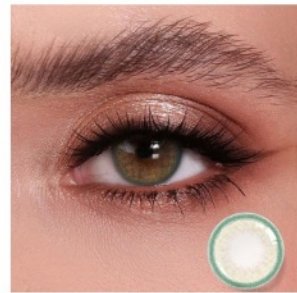

Deep Blue Treasure

Diameter: 14.5mm
Base Curve: 8.6mm

Amethyst

Diameter: 14.5mm
Base Curve: 8.6mm

Cosmos Green

Diameter: 14.2mm
Base Curve: 8.6mm

Cosmos Blue

Diameter: 14.2mm
Base Curve: 8.6mm

Exoticism Series

MENGQI

Exoticism Series

The lens saturation is high, the color is strong, the effect on the eyes is very obvious, can change the color of the pupil to a large extent.

Akma Blue
Diameter: 14.2mm
Base Curve: 8.6mm

Akma Green
Diameter: 14.2mm
Base Curve: 8.6mm

Arctic Grey
Diameter: 14.2mm
Base Curve: 8.6mm

Aerolite Blue
Diameter: 14.2mm
Base Curve: 8.6mm

Exoticism Series

MENGQI

Exoticism Series

The lens saturation is high, the color is strong, the effect on the eyes is very obvious, can change the color of the pupil to a large extent.