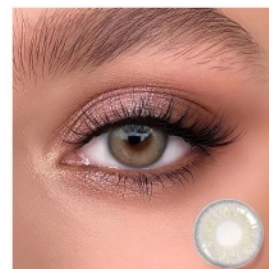

Starry Sky Gary

Diameter: 14.2mm
Base Curve: 8.6mm

Exoticism Series