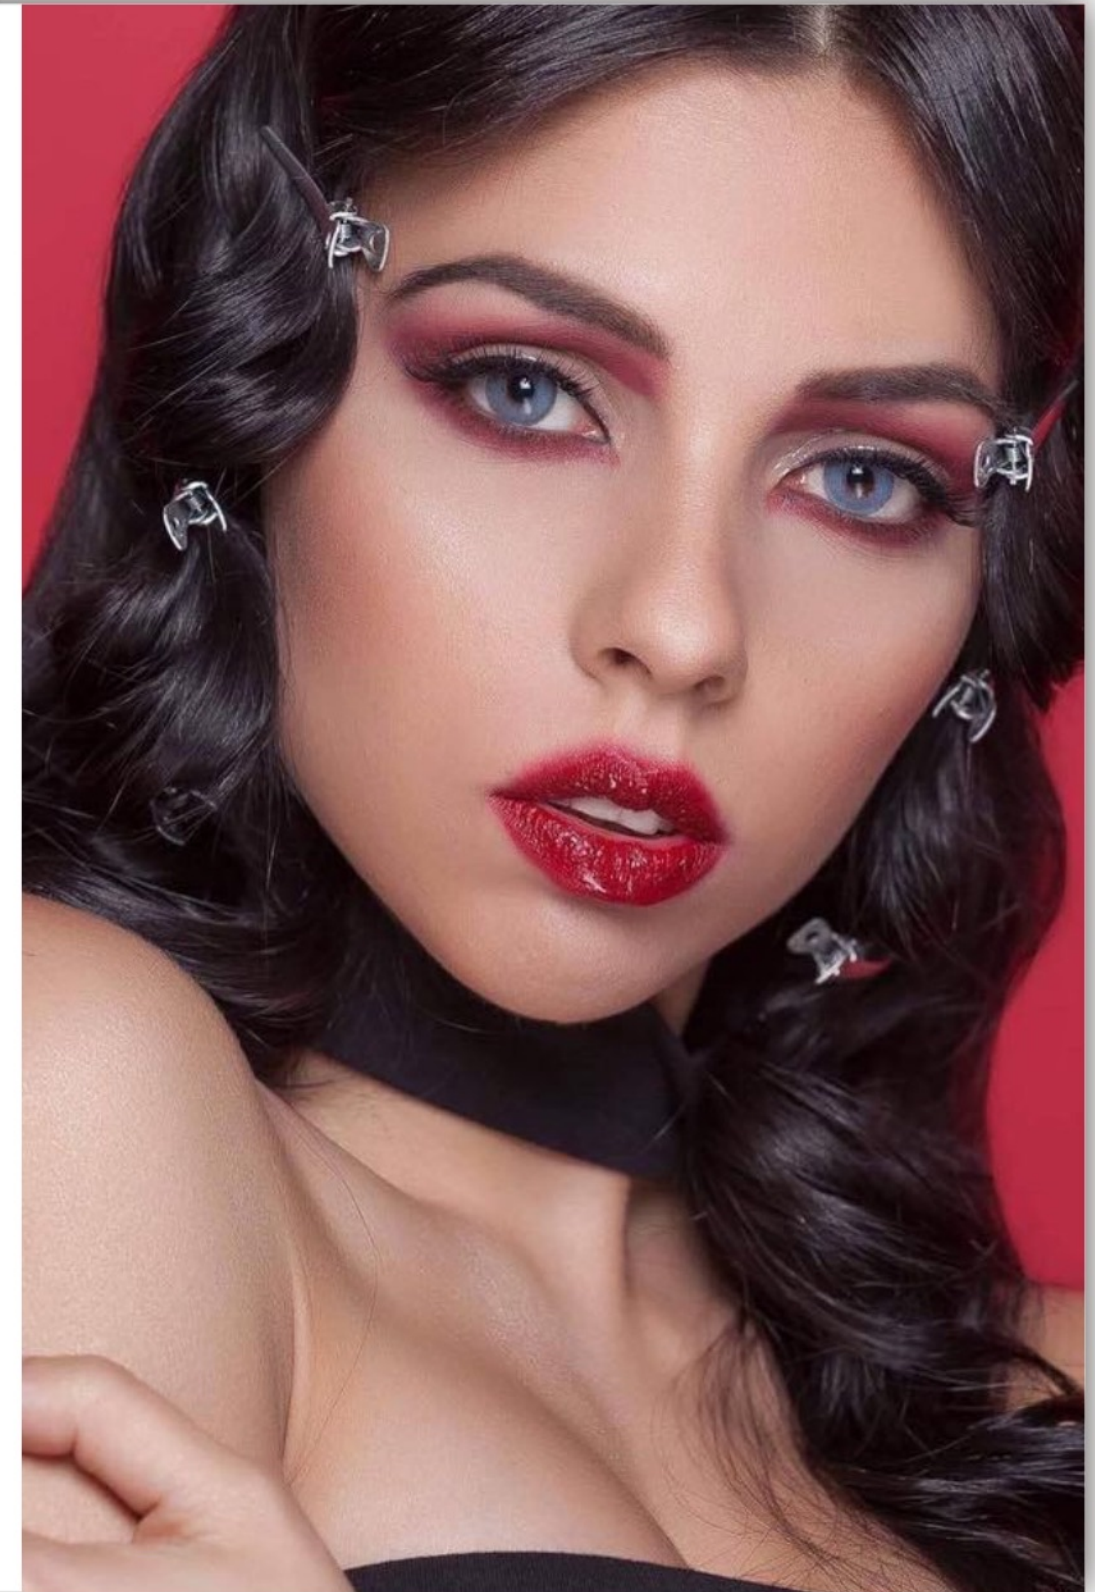

MENGQI

7

Exoticism Series

Amberland Blue Diameter: 14.2mm Base Curve: 8.6mm	Amberland Green Diameter: 14.2mm Base Curve: 8.6mm	Doughnut Gray Diameter: 14.2mm Base Curve: 8.6mm	Doughnut Blue Diameter: 14.2mm Base Curve: 8.6mm	Doughnut Green Diameter: 14.2mm Base Curve: 8.6mm
Ocean Mist Blue Grey Diameter: 14.2mm Base Curve: 8.6mm	Fantasy Middle East Blue Diameter: 14.0mm Base Curve: 8.6mm	Fantasy Middle East Green Diameter: 14.0mm Base Curve: 8.6mm	Lolita Blue Diameter: 14.5mm Base Curve: 8.6mm	Lolita Green Diameter: 14.5mm Base Curve: 8.6mm

Exoticism Series

he lens saturation is high, the color is strong, the effect on the eyes is very obvious, can change the color of the pupil to a large extent.