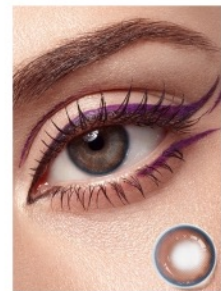

Exoticism Series

he lens saturation is high, the color is strong, the effect on the eyes is very obvious, can change the color of the pupil to a large extent.

MENGQI

Exoticism Series

Mint Green
Diameter: 14.5mm
Base Curve: 8.6mm

Colorful Bubbles Blue
Diameter: 14.2mm
Base Curve: 8.6mm

Colorful Bubbles Green
Diameter: 14.2mm
Base Curve: 8.6mm

Fruit Juice Grape
Diameter: 14.2mm
Base Curve: 8.6mm

Fruit Juice Blueberry
Diameter: 14.2mm
Base Curve: 8.6mm

Misty Pink
Diameter: 14.2mm
Base Curve: 8.6mm

Misty Blue
Diameter: 14.2mm
Base Curve: 8.6mm

Misty Pink Blue
Diameter: 14.2mm
Base Curve: 8.6mm

Blue Crystal
Diameter: 14.5mm
Base Curve: 8.6mm

Misty Blue Violet
Diameter: 14.2mm
Base Curve: 8.6mm