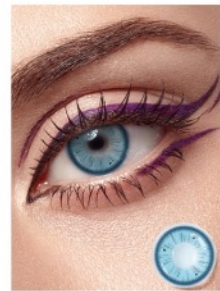

Exoticism Series

he lens saturation is high, the color is strong, the effect on the eyes is very obvious, can change the color of the pupil to a large extent.

MENGQI

Exoticism Series

Flora Green Diameter: 14.2mm Base Curve: 8.6mm	Neptune Blue Diameter: 14.0mm Base Curve: 8.6mm	rainbow neon Pink-Violet Diameter: 14.0mm Base Curve: 8.6mm	rainbow neon Blue Purple Diameter: 14.0mm Base Curve: 8.6mm	rainbow neon Blue Brown Diameter: 14.0mm Base Curve: 8.6mm
Madame Rose Blue Diameter: 14.2mm Base Curve: 8.6mm	Madame Rose Blue-Gray Diameter: 14.5mm Base Curve: 8.6mm	Madame Rose Green Diameter: 14.2mm Base Curve: 8.6mm	Galaxy Blue Diameter: 14.0mm Base Curve: 8.6mm	Galaxy Blue Brown Diameter: 14.0mm Base Curve: 8.6mm

Exoticism Series

he lens saturation is high, the color is strong, the effect on the eyes is very obvious, can change the color of the pupil to a large extent.

MENGQI

Exoticism Series

Blue Pearl Diameter: 14.2mm Base Curve: 8.6mm	Futurism Blue Diameter: 14.2mm Base Curve: 8.6mm	Futurism Green Diameter: 14.2mm Base Curve: 8.6mm	Lights Hope Blue Diameter: 14.5mm Base Curve: 8.6mm	Azure Ocean Diameter: 14.2mm Base Curve: 8.6mm
Marble Blue Diameter: 14.2mm Base Curve: 8.6mm	Hidrocolor Topazie Diameter: 14.2mm Base Curve: 8.6mm	Summer Sunshine Blue Diameter: 14.2mm Base Curve: 8.6mm	Lunar Annulus Gray Diameter: 14.2mm Base Curve: 8.6mm	Lunar Annulus Blue Diameter: 14.2mm Base Curve: 8.6mm

Exoticism Series

he lens saturation is high, the color is strong, the effect on the eyes is very obvious, can change the color of the pupil to a large extent.

MENGQI

Exoticism Series

Mint Green
Diameter: 14.5mm
Base Curve: 8.6mm

Colorful Bubbles Blue
Diameter: 14.2mm
Base Curve: 8.6mm

Colorful Bubbles Green
Diameter: 14.2mm
Base Curve: 8.6mm

Fruit Juice Grape
Diameter: 14.2mm
Base Curve: 8.6mm

Fruit Juice Blueberry
Diameter: 14.2mm
Base Curve: 8.6mm