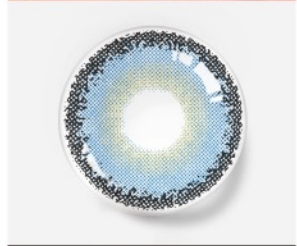

Deep Blue Treasure

Diameter: 14.5mm
Base Curve: 8.6mm

Amethyst

Diameter: 14.5mm
Base Curve: 8.6mm

Cosmos Green

Diameter: 14.2mm
Base Curve: 8.6mm

Cosmos Blue

Diameter: 14.2mm
Base Curve: 8.6mm

Exoticism Series

MENGQI

Exoticism Series

The lens saturation is high, the color is strong, the effect on the eyes is very obvious, can change the color of the pupil to a large extent.

Akma Blue
Diameter: 14.2mm
Base Curve: 8.6mm

Akma Green
Diameter: 14.2mm
Base Curve: 8.6mm

Arctic Grey
Diameter: 14.2mm
Base Curve: 8.6mm

Aerolite Blue
Diameter: 14.2mm
Base Curve: 8.6mm

Exoticism Series

MENGQI

Exoticism Series

The lens saturation is high, the color is strong, the effect on the eyes is very obvious, can change the color of the pupil to a large extent.

Starry Sky Blue

Diameter: 14.2mm
Base Curve: 8.6mm

Starry Sky Gary

Diameter: 14.2mm
Base Curve: 8.6mm

Exoticism Series

Company Name: Chengdu MengQi Biotechnology Co., Ltd.

Address: room 5, Floor 1, No. 26, Hongpai Building North Street,
Wuhou District, Chengdu, Sichuan Province