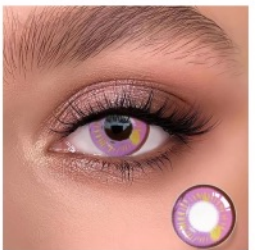

Genshin Zhongli Yellow

Diameter: 14.5mm
Base Curve: 8.6mm