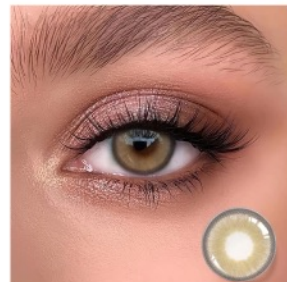

Diameter: 14.2mm
Base Curve: 8.6mm

Cocoa Pudding Brown

Diameter: 14.2mm
Base Curve: 8.6mm

Jupiter Coffee

Diameter: 14.2mm
Base Curve: 8.6mm

Twilight Brown

Diameter: 14.2mm
Base Curve: 8.6mm

Twilight Black

Diameter: 14.2mm
Base Curve: 8.6mm

Twilight Yellow

Diameter: 14.2mm
Base Curve: 8.6mm

Twilight Coffee

Diameter: 14.2mm
Base Curve: 8.6mm

Black Pearl

Diameter: 14.2mm
Base Curve: 8.6mm

Gray Pearl

Diameter: 14.2mm
Base Curve: 8.6mm

Nature Series

*simple pattern,
moderate saturation,
wearing effect is very
natural, eyes will look
more translucent
bright and gentle.*

MENGQI

Nature Series

simple pattern, moderate saturation, wearing effect is very natural, eyes will look more translucent bright and gentle.

Amberland Grey

Diameter: 14.2mm
Base Curve: 8.6mm

Amberland Brown

Diameter: 14.2mm
Base Curve: 8.6mm

Brown Hazel

Diameter: 14.2mm
Base Curve: 8.6mm

Hidrocolor Ochre

Diameter: 14.2mm
Base Curve: 8.6mm