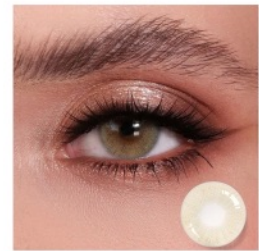

MENGQI

7

Nature Series

Arctic Yellow

Diameter: 14.2mm
Base Curve: 8.6mm

Arctic Light Grey Colored

Diameter: 14.2mm
Base Curve: 8.6mm

Marble Black

Diameter: 14.2mm
Base Curve: 8.6mm

Futurism Brown

Diameter: 14.2mm
Base Curve: 8.6mm

Cocktail Green

Diameter: 14.2mm
Base Curve: 8.6mm

Quartz veils

Diameter: 14.2mm
Base Curve: 8.6mm

Futurism Gray

Diameter: 14.2mm
Base Curve: 8.6mm

Hidrocolor Amber

Diameter: 14.2mm
Base Curve: 8.6mm

Hidrocolor Mel

Diameter: 14.2mm
Base Curve: 8.6mm

Cocktail Gray

Diameter: 14.5mm
Base Curve: 8.6mm

Nature Series