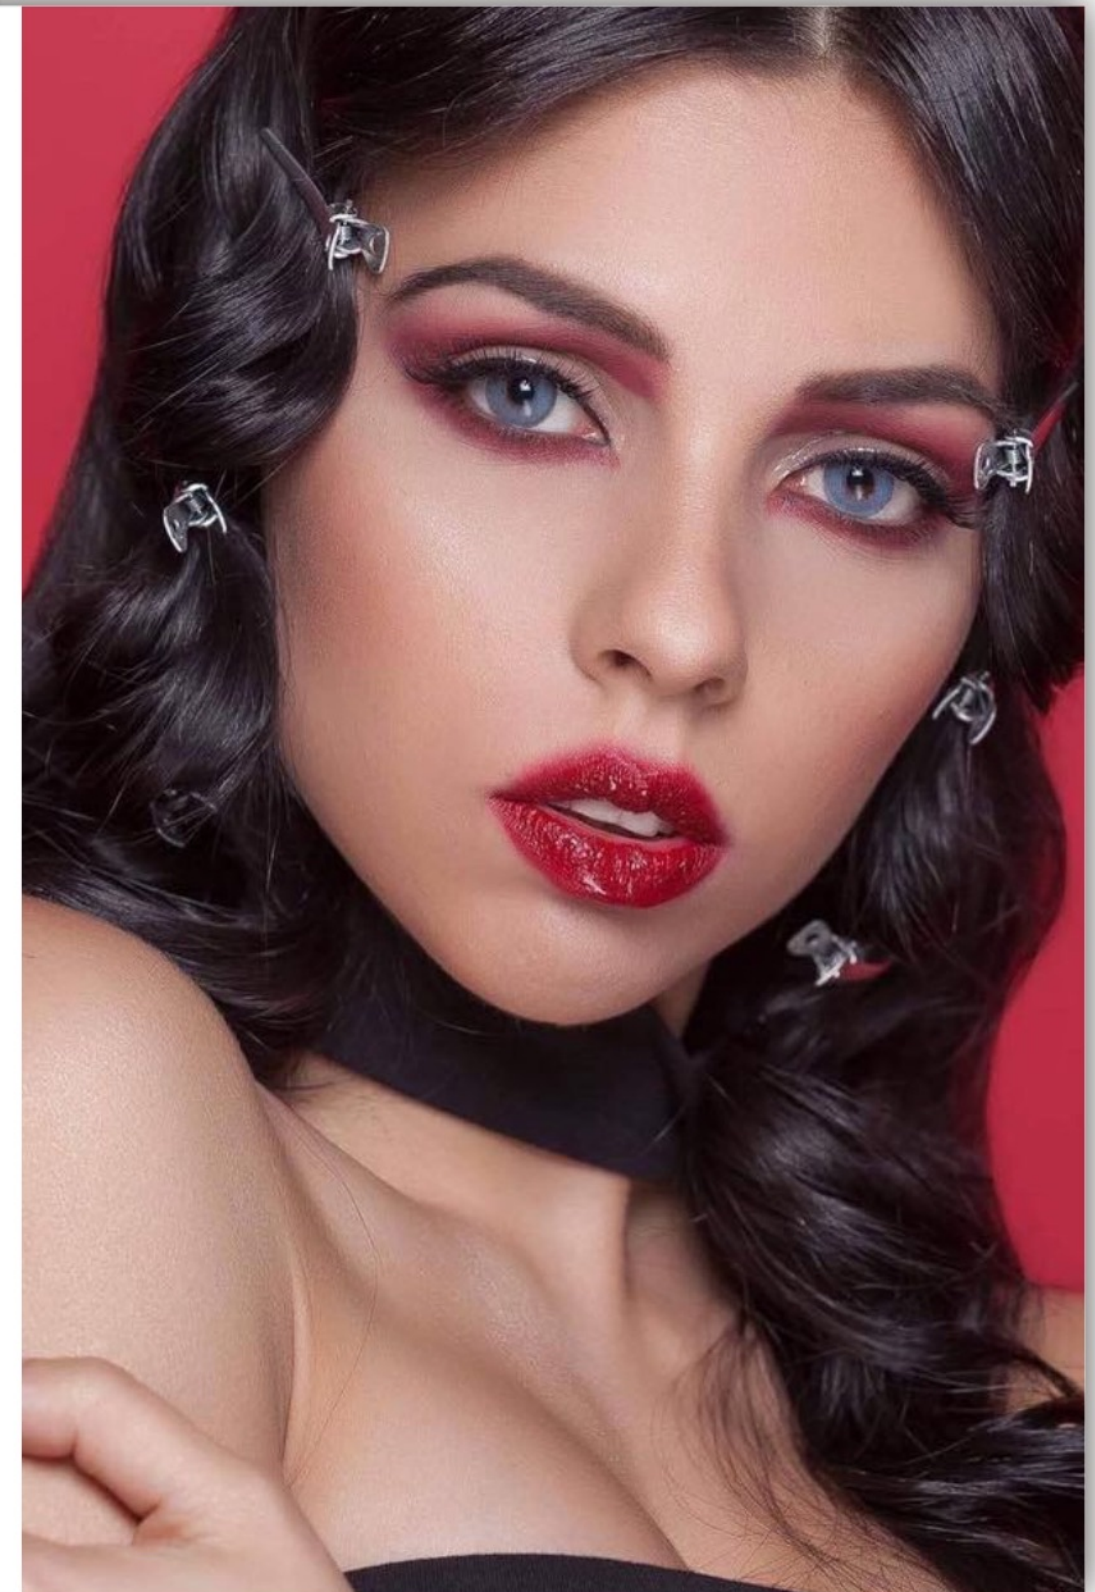

MENGQI

Exoticism Series

Blue Pearl Diameter: 14.2mm Base Curve: 8.6mm	Futurism Blue Diameter: 14.2mm Base Curve: 8.6mm	Futurism Green Diameter: 14.2mm Base Curve: 8.6mm	Lights Hope Blue Diameter: 14.5mm Base Curve: 8.6mm	Azure Ocean Diameter: 14.2mm Base Curve: 8.6mm
Marble Blue Diameter: 14.2mm Base Curve: 8.6mm	Hidrocolor Topazie Diameter: 14.2mm Base Curve: 8.6mm	Summer Sunshine Blue Diameter: 14.2mm Base Curve: 8.6mm	Lunar Annulus Gray Diameter: 14.2mm Base Curve: 8.6mm	Lunar Annulus Blue Diameter: 14.2mm Base Curve: 8.6mm

Exoticism Series

he lens saturation is high, the color is strong, the effect on the eyes is very obvious, can change the color of the pupil to a large extent.