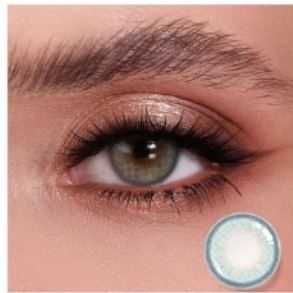

MENGQI

Exoticism Series

The lens saturation is high, the color is strong, the effect on the eyes is very obvious, can change the color of the pupil to a large extent.

Akma Blue