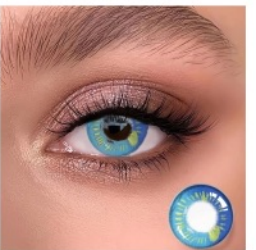

Spreading Blood

Diameter: 14.5mm
Base Curve: 8.6mm

Bloody Moon

Diameter: 14.5mm
Base Curve: 8.6mm

Genshin Zhongli Yellow

Diameter: 14.5mm
Base Curve: 8.6mm

Genshin Zhongli Yellow

Diameter: 14.5mm
Base Curve: 8.6mm