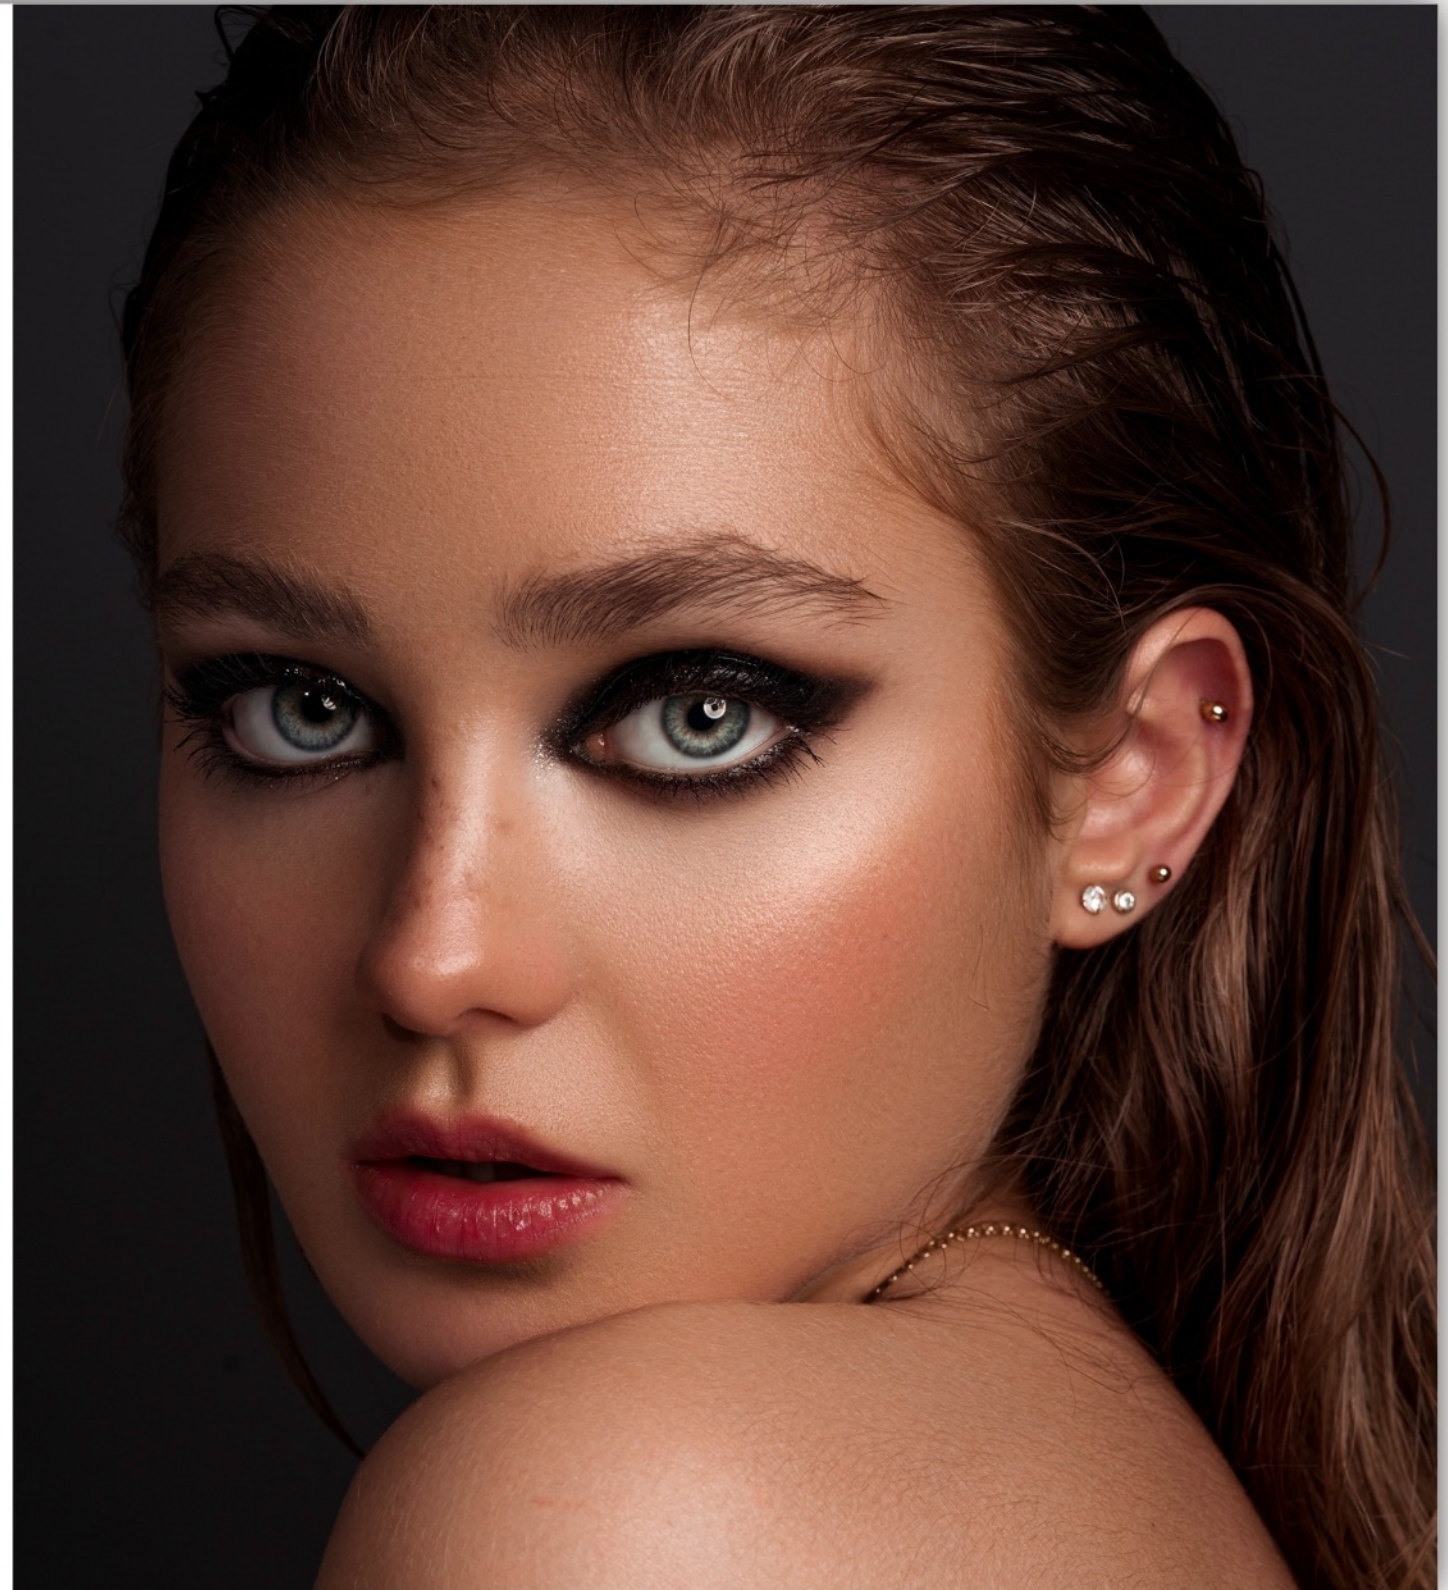

Cocoa Pudding Yellow
Diameter: 14.2mm
Base Curve: 8.6mm

Dense Fog
Diameter: 14.2mm
Base Curve: 8.6mm

Summer Sunshine Gray
Diameter: 14.2mm
Base Curve: 8.6mm

Patterned Series

MENGQI

Patterned Series

Patterned Series: lens pattern will be more obvious, with more characteristic design, color saturation is higher, suitable for use with makeup.