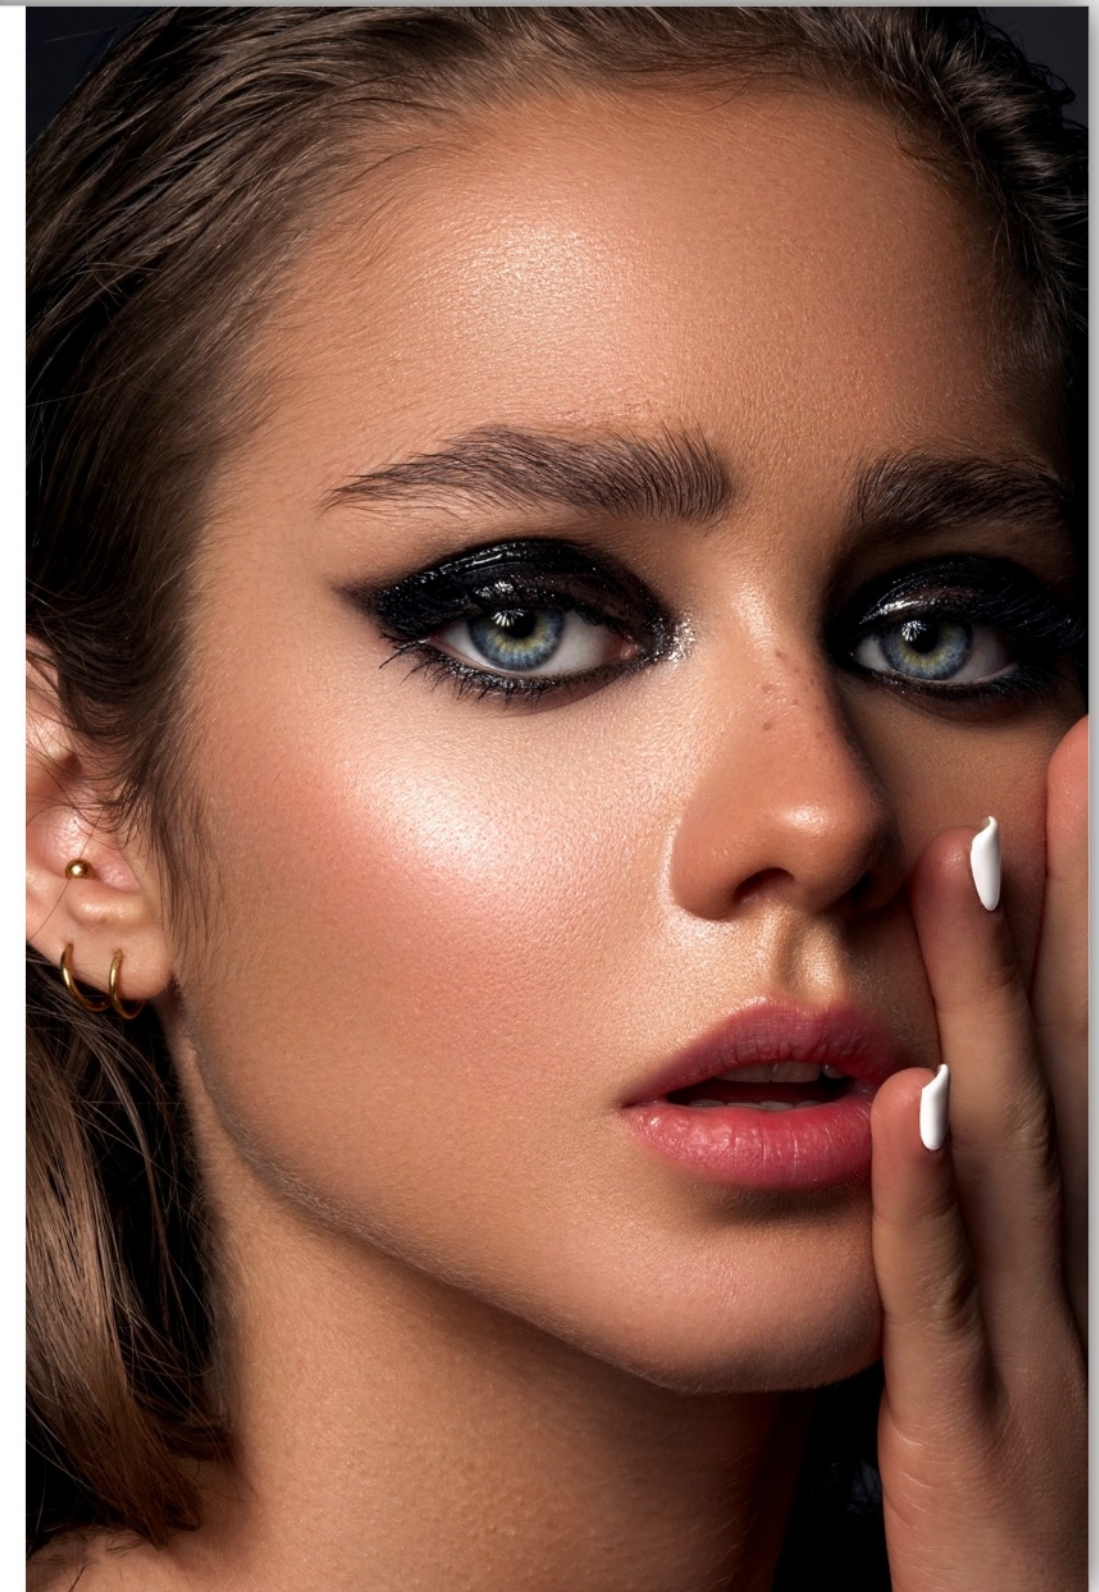

MENGQI

7

Patterned Series

Fantasy Middle East Brown Diameter: 14.0mm Base Curve: 8.6mm	Akma Brown Diameter: 14.2mm Base Curve: 8.6mm	Cocktail Blue Diameter: 14.2mm Base Curve: 8.6mm	Cocktail Brown Diameter: 14.2mm Base Curve: 8.6mm	Green Gray Hazel Diameter: 14.2mm Base Curve: 8.6mm
Dream Vanilla Blue Diameter: 14.5mm Base Curve: 8.6mm	Dream Vanilla Green Diameter: 14.5mm Base Curve: 8.6mm	lights hope Coffee Diameter: 14.5mm Base Curve: 8.6mm	Hawaii Brown Diameter: 14.2mm Base Curve: 8.6mm	Hawaii Gray Diameter: 14.2mm Base Curve: 8.6mm

Patterned Series

*Patterned Series:
lens pattern will be
more obvious, with
more characteristic
design, color
saturation is higher,
suitable for use with
makeup.*