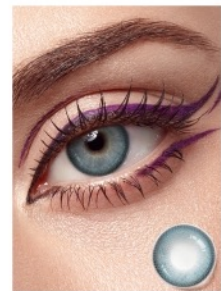

Colorful Bubbles Blue
Diameter: 14.2mm
Base Curve: 8.6mm

Colorful Bubbles Green
Diameter: 14.2mm
Base Curve: 8.6mm

Fruit Juice Grape
Diameter: 14.2mm
Base Curve: 8.6mm

Fruit Juice Blueberry
Diameter: 14.2mm
Base Curve: 8.6mm

Misty Pink
Diameter: 14.2mm
Base Curve: 8.6mm

Misty Blue
Diameter: 14.2mm
Base Curve: 8.6mm

Misty Pink Blue
Diameter: 14.2mm
Base Curve: 8.6mm

Blue Crystal
Diameter: 14.5mm
Base Curve: 8.6mm

Misty Blue Violet
Diameter: 14.2mm
Base Curve: 8.6mm