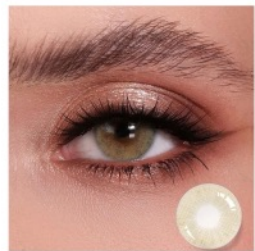

MENGQI

7

Nature Series

Arctic Yellow

Diameter: 14.2mm
Base Curve: 8.6mm

Arctic Light Grey Colored

Diameter: 14.2mm
Base Curve: 8.6mm

Marble Black

Diameter: 14.2mm
Base Curve: 8.6mm

Futurism Brown

Diameter: 14.2mm
Base Curve: 8.6mm

Cocktail Green

Diameter: 14.2mm
Base Curve: 8.6mm

Quartz veils

Diameter: 14.2mm
Base Curve: 8.6mm

Futurism Gray

Diameter: 14.2mm
Base Curve: 8.6mm

Hidrocolor Amber

Diameter: 14.2mm
Base Curve: 8.6mm

Hidrocolor Mel

Diameter: 14.2mm
Base Curve: 8.6mm

Cocktail Gray

Diameter: 14.5mm
Base Curve: 8.6mm

Nature Series

*simple pattern,
moderate saturation,
wearing effect is very
natural, eyes will look
more translucent
bright and gentle.*

MENGQI

Nature Series

Marble Coffee

Diameter: 14.2mm
Base Curve: 8.6mm

Cocoa Pudding Pink