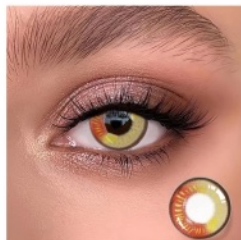

Genshin Klee Red Brown