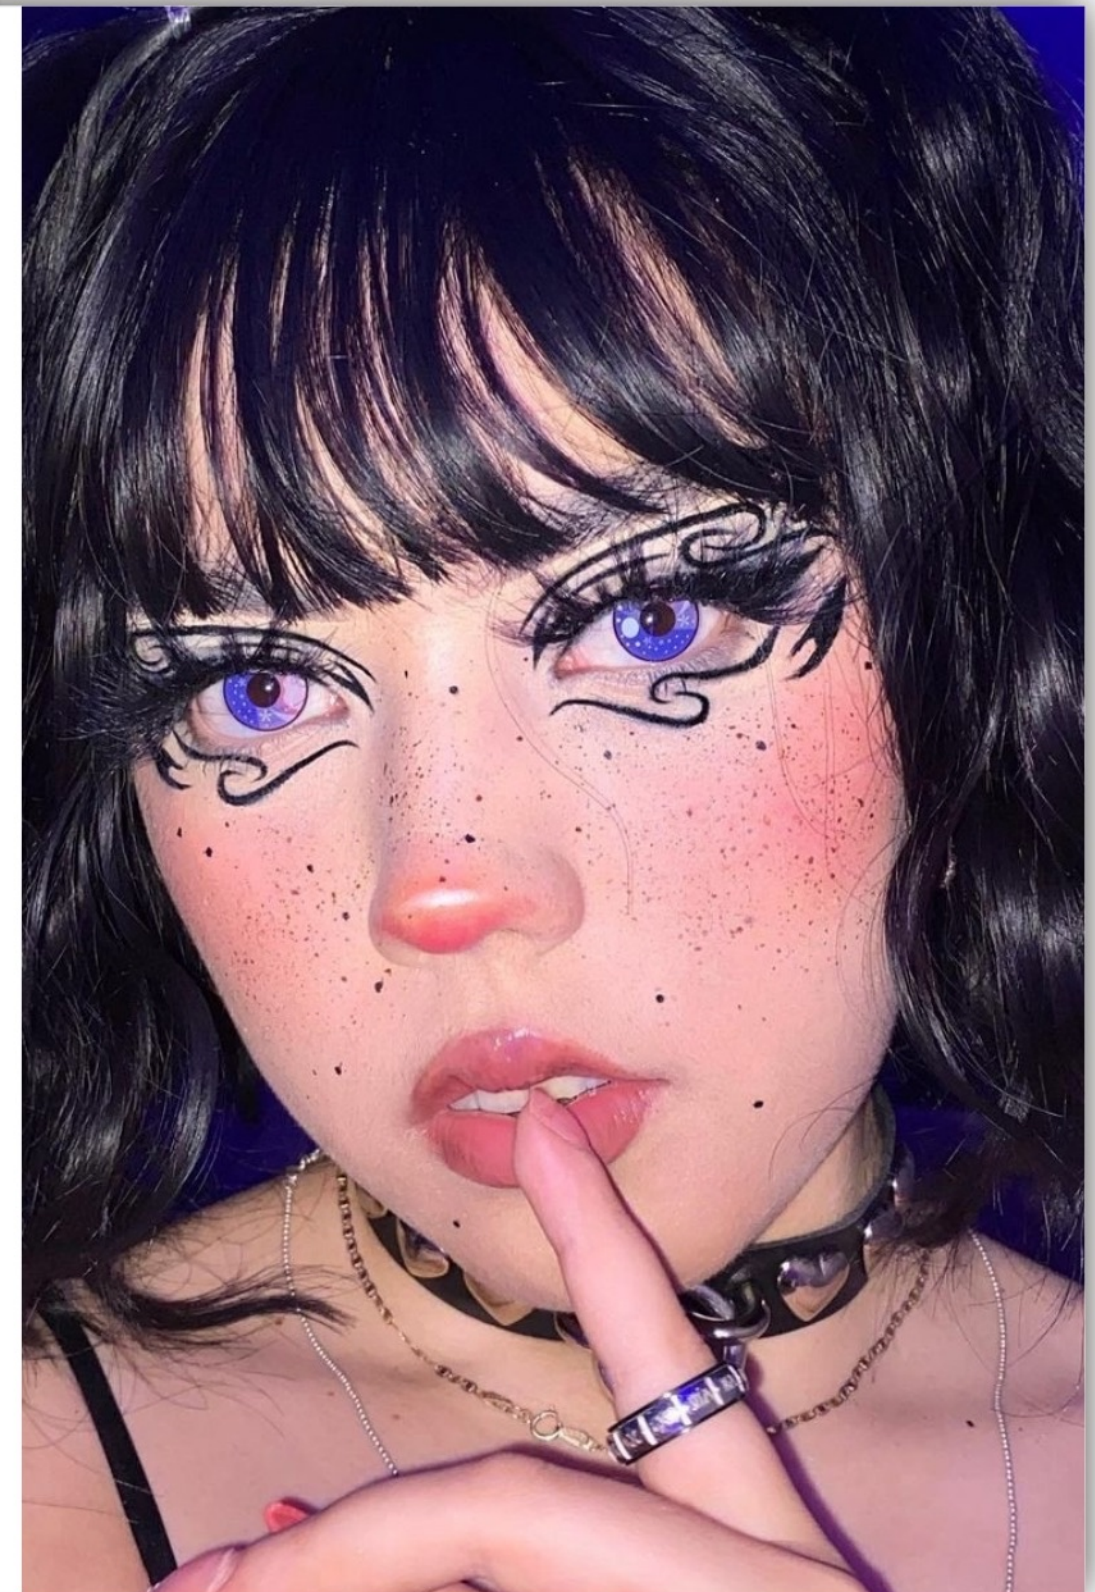

MENGQI

Cosplay Series

Diameter: 14.5mm
Base Curve: 8.6mm

Diameter: 14.5mm
Base Curve: 8.6mm

Diameter: 14.5mm
Base Curve: 8.6mm

Diameter: 14.5mm
Base Curve: 8.6mm

Diameter: 14.5mm
Base Curve: 8.6mm

Diameter: 14.5mm
Base Curve: 8.6mm

Diameter: 14.5mm
Base Curve: 8.6mm

Diameter: 14.5mm
Base Curve: 8.6mm

Diameter: 14.5mm
Base Curve: 8.6mm

Diameter: 14.3mm
Base Curve: 8.6mm

Cosplay Series

with the effect of enlarging and beautifying the eyes, wearing contacts in cosplay can be closer to the character settings.