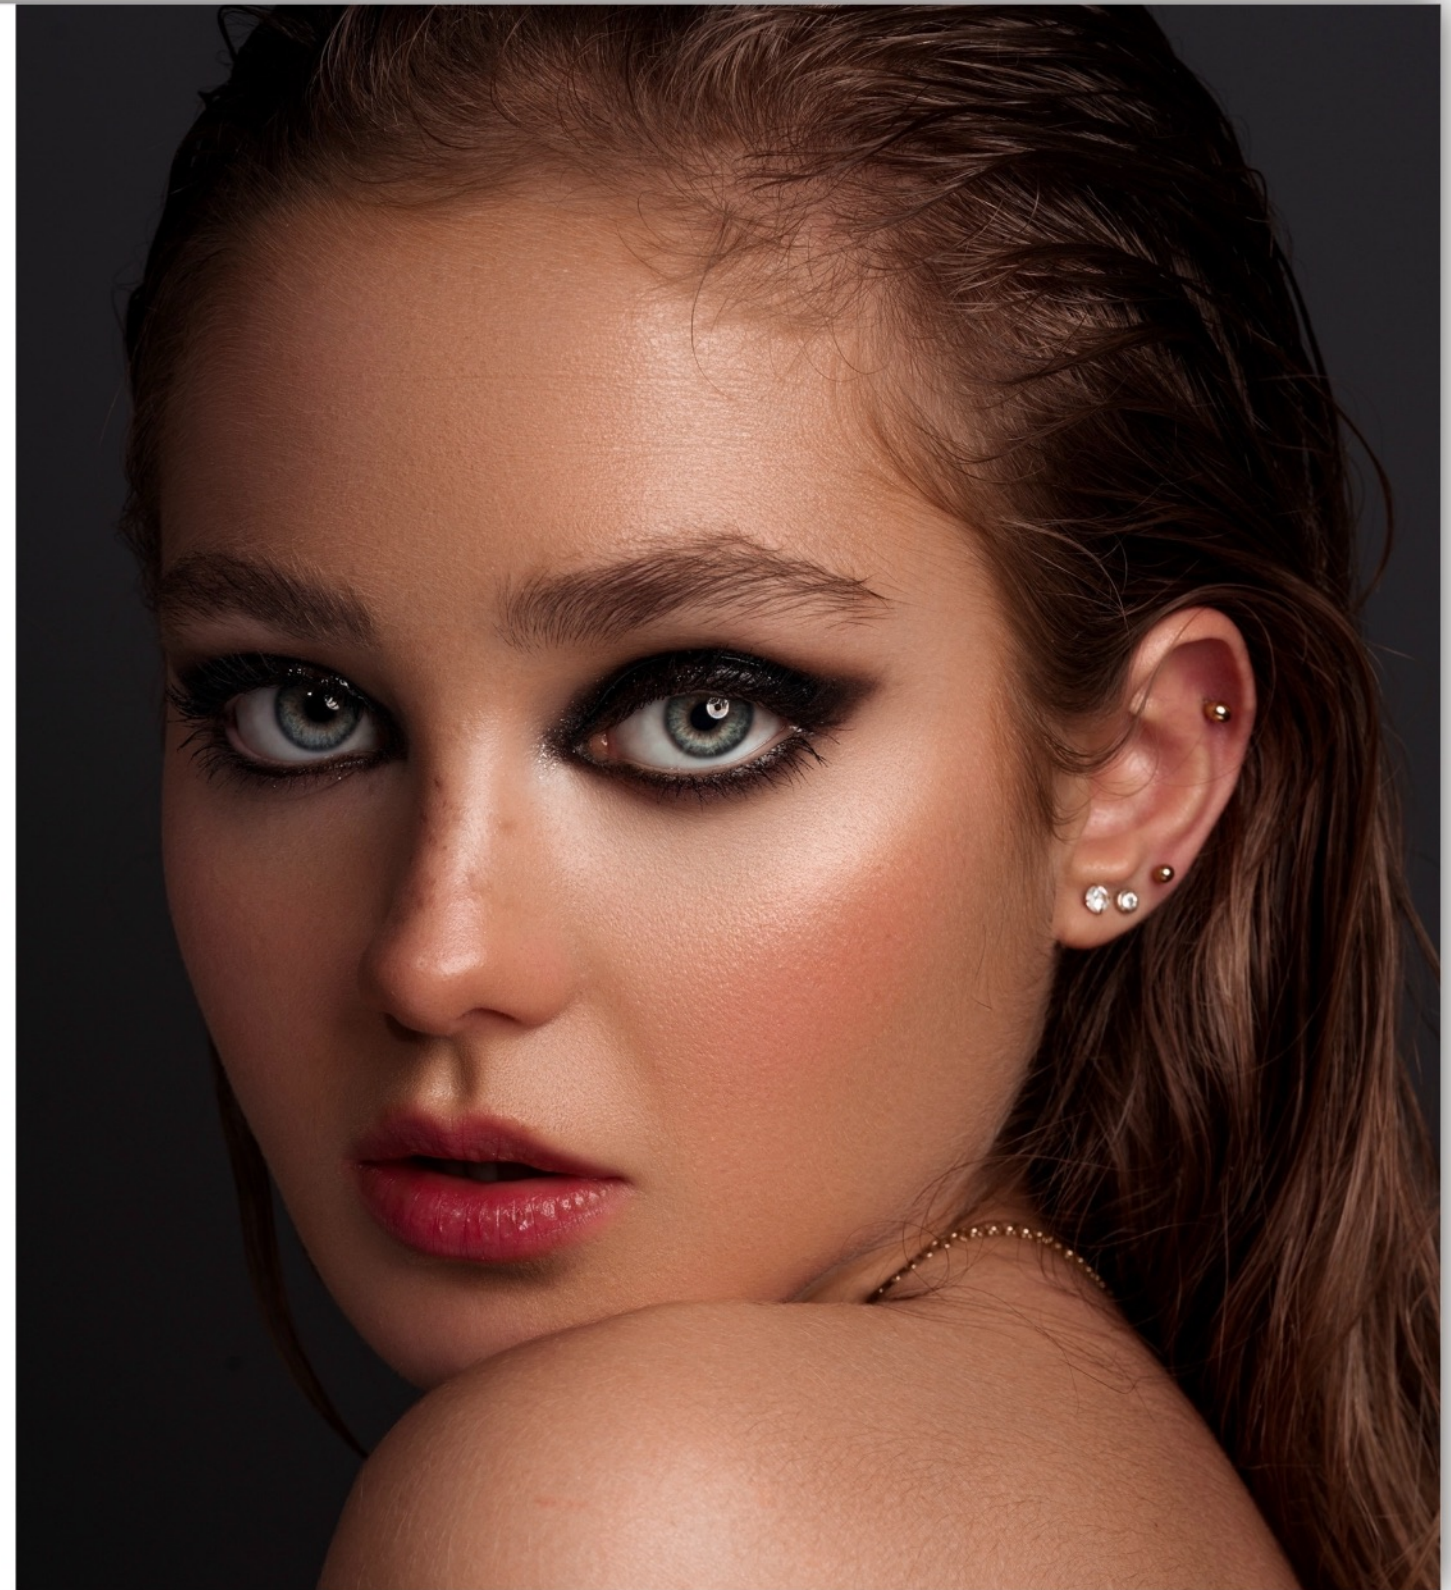

Patterned Series