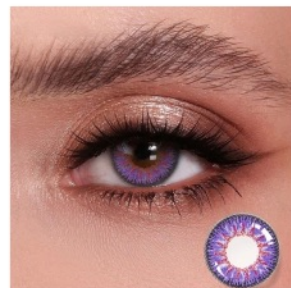

Cosplay Series

with the effect of enlarging and beautifying the eyes, wearing contacts in cosplay can be closer to the character settings.

Lolita Red

Diameter: 14.5mm
Base Curve: 8.6mm

Lolita Violet

Diameter: 14.5mm
Base Curve: 8.6mm