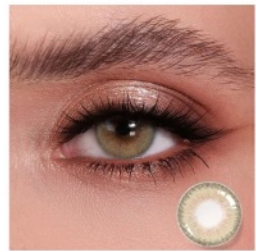

MENGQI

7

Nature Series

Arctic Yellow

Diameter: 14.2mm
Base Curve: 8.6mm

Arctic Light Grey Colored

Diameter: 14.2mm
Base Curve: 8.6mm

Marble Black

Diameter: 14.2mm
Base Curve: 8.6mm

Futurism Brown

Diameter: 14.2mm
Base Curve: 8.6mm

Cocktail Green

Diameter: 14.2mm
Base Curve: 8.6mm

Quartz veils

Diameter: 14.2mm
Base Curve: 8.6mm

Futurism Gray

Diameter: 14.2mm
Base Curve: 8.6mm

Hidrocolor Amber

Diameter: 14.2mm
Base Curve: 8.6mm

Hidrocolor Mel

Diameter: 14.2mm
Base Curve: 8.6mm

Cocktail Gray

Diameter: 14.5mm
Base Curve: 8.6mm

Nature Series