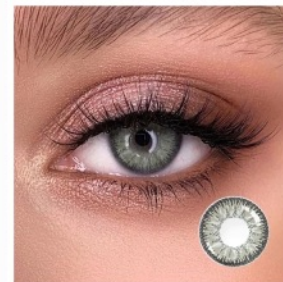

Diameter: 14.2mm
Base Curve: 8.6mm

Twilight Yellow

Diameter: 14.2mm
Base Curve: 8.6mm

Twilight Coffee

Diameter: 14.2mm
Base Curve: 8.6mm

Black Pearl

Diameter: 14.2mm
Base Curve: 8.6mm

Gray Pearl

Amberland Grey

Diameter: 14.2mm
Base Curve: 8.6mm

Amberland Brown

Diameter: 14.2mm
Base Curve: 8.6mm

Brown Hazel

Diameter: 14.2mm
Base Curve: 8.6mm

Hidrocolor Ochre

Diameter: 14.2mm
Base Curve: 8.6mm

Nature Series

MENGQI

Nature Series

simple pattern, moderate saturation, wearing effect is very natural, eyes will look more translucent bright and gentle.

Lolita Gray

Diameter: 14.5mm
Base Curve: 8.6mm

Crystal Grey

Diameter: 14.0mm
Base Curve: 8.6mm

Crystal Brown

Diameter: 14.0mm
Base Curve: 8.6mm

Nature Series

MENGQI

Nature Series

simple pattern, moderate saturation, wearing effect is very natural, eyes will look more translucent bright and gentle.