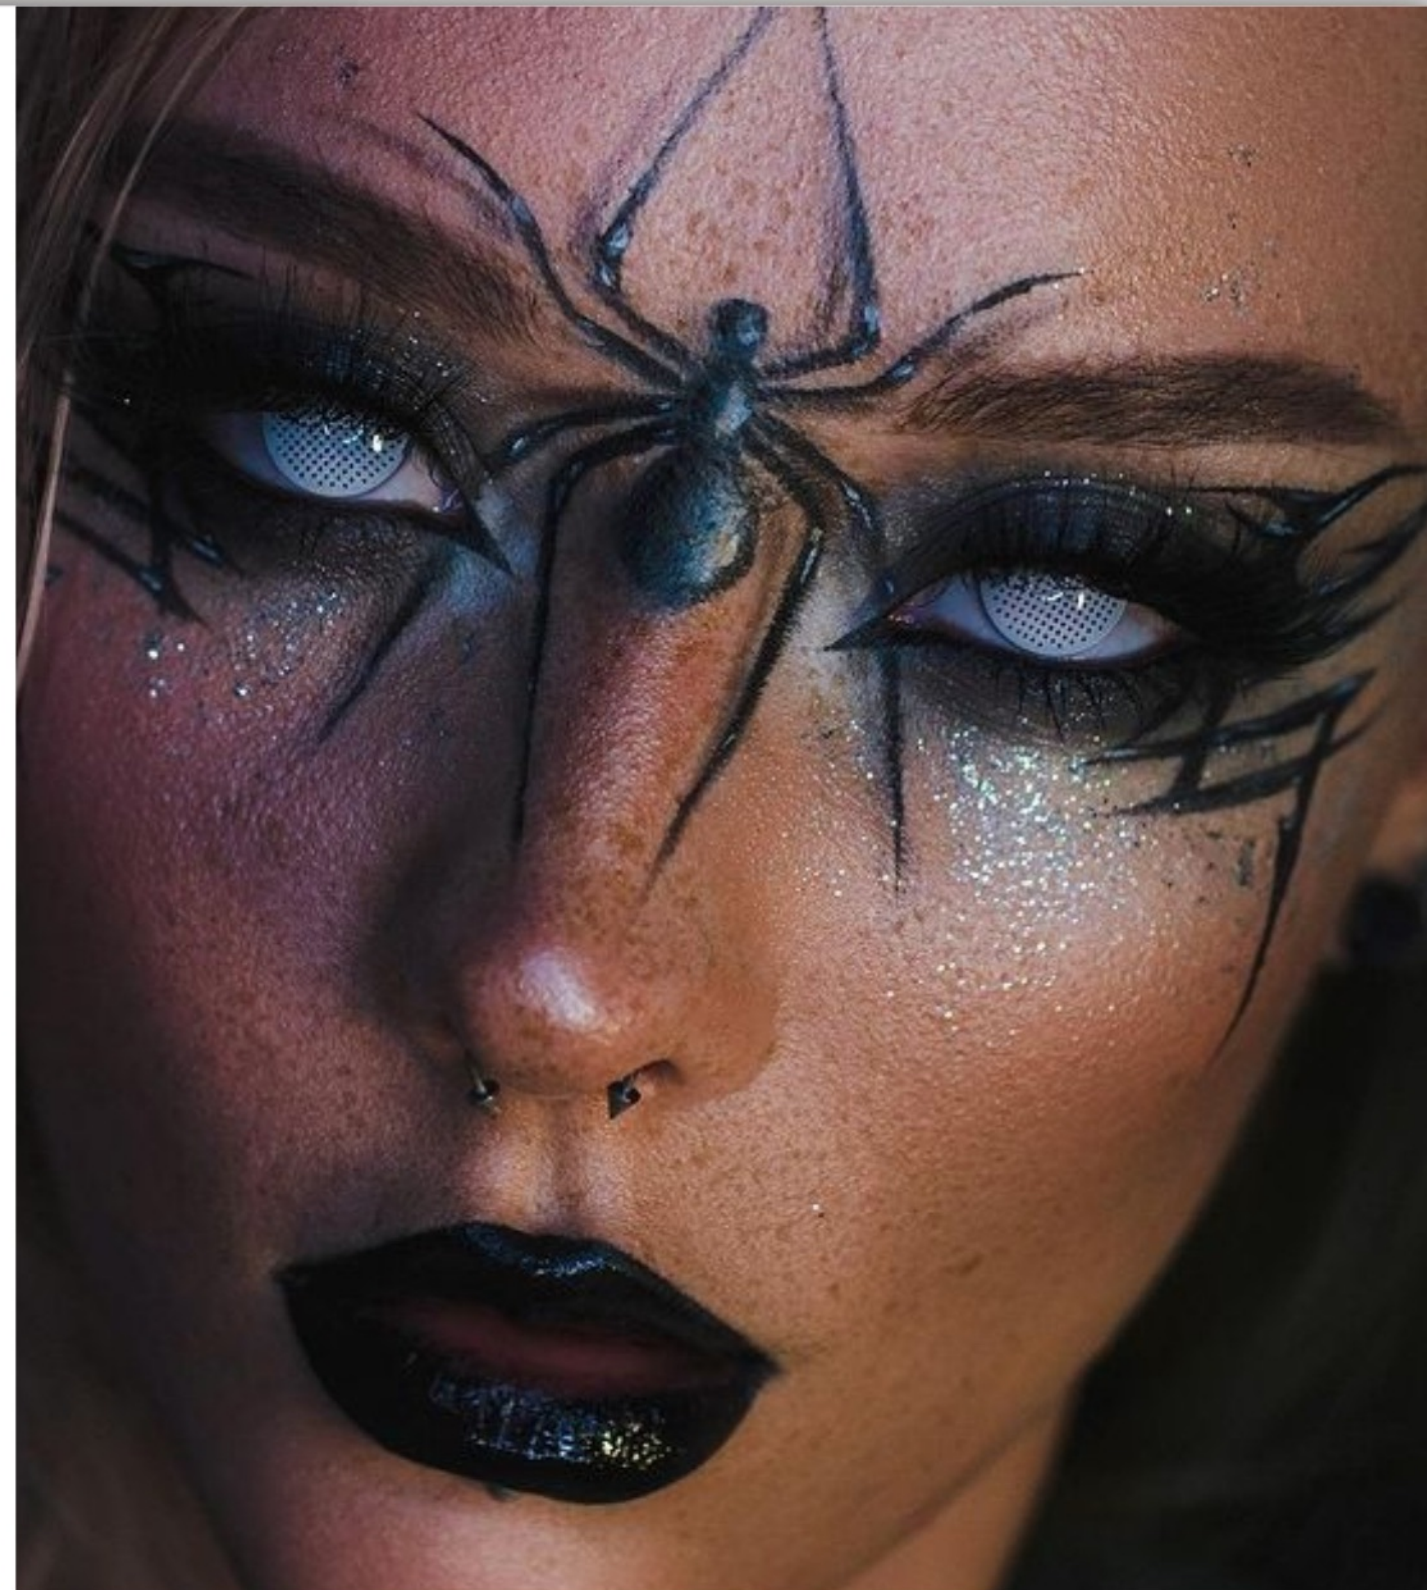

Lolita Yellow

Diameter: 14.5mm
Base Curve: 8.6mm

Halloween Rainbow

Diameter: 14.5mm
Base Curve: 8.6mm

Cosplay Series

MENGQI

Cosplay Series

with the effect of enlarging and beautifying the eyes, wearing contacts in cosplay can be closer to the character settings.