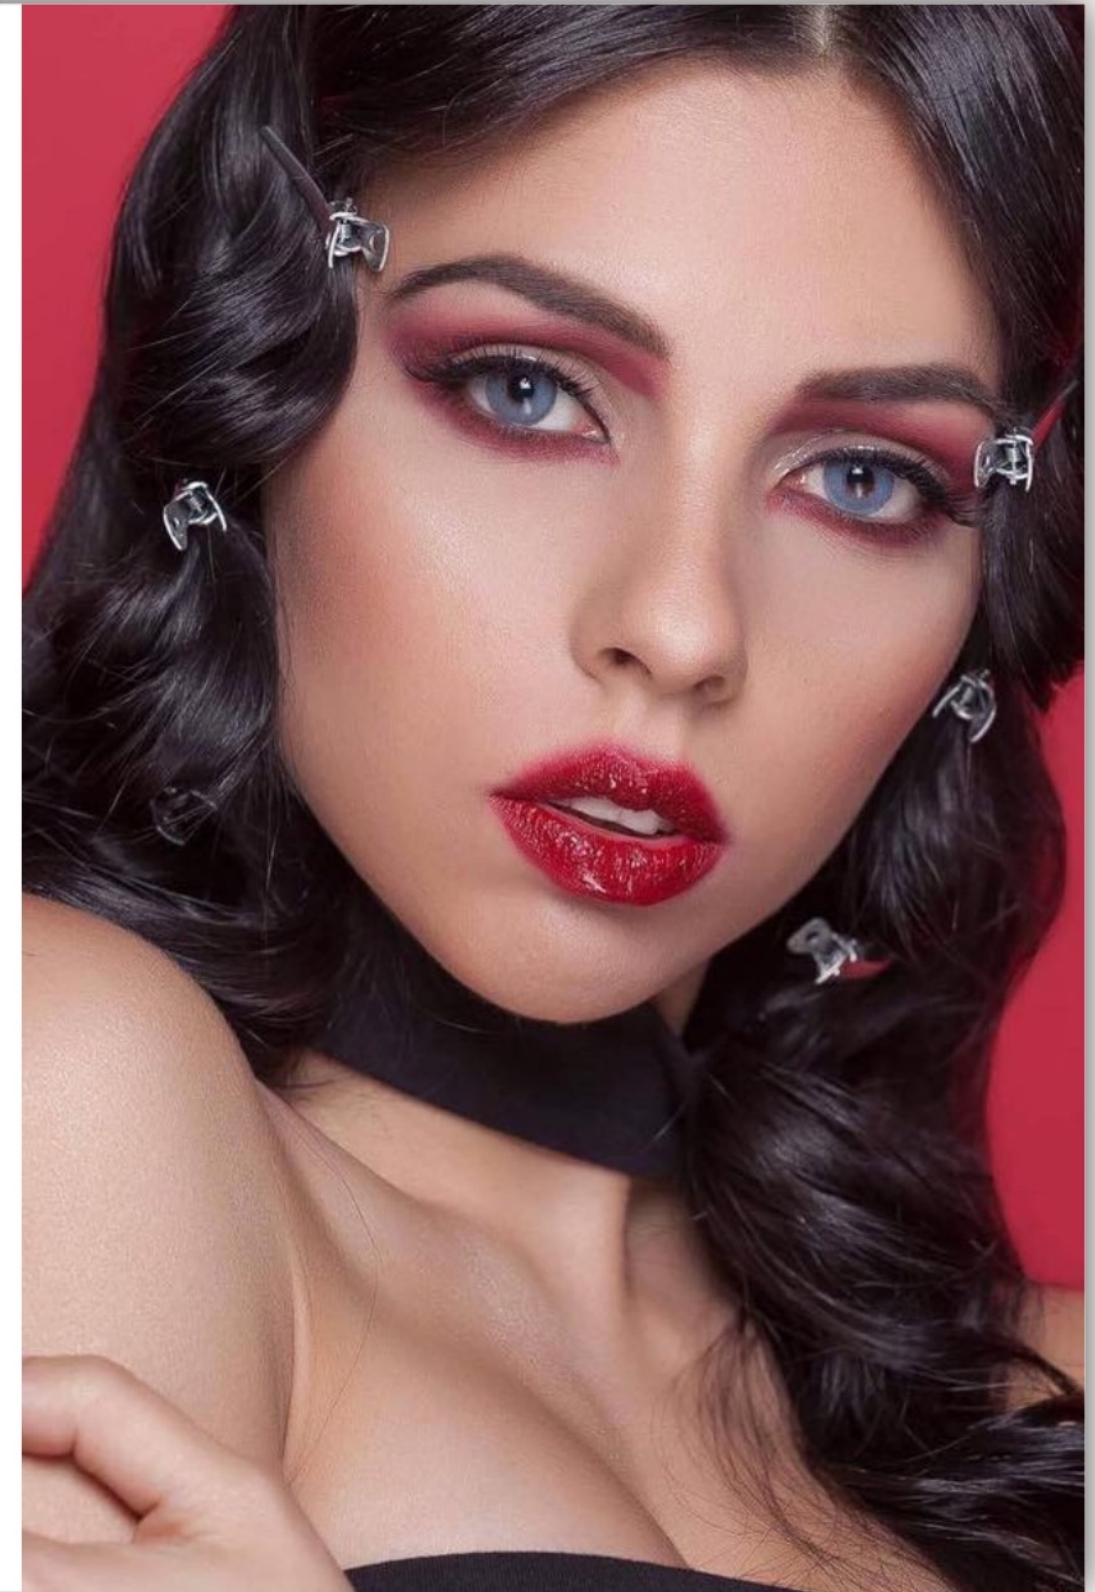

MENGQI

Exoticism Series

Flora Green Diameter: 14.2mm Base Curve: 8.6mm	Neptune Blue Diameter: 14.0mm Base Curve: 8.6mm	rainbow neon Pink-Violet Diameter: 14.0mm Base Curve: 8.6mm	rainbow neon Blue Purple Diameter: 14.0mm Base Curve: 8.6mm	rainbow neon Blue Brown Diameter: 14.0mm Base Curve: 8.6mm
Madame Rose Blue Diameter: 14.2mm Base Curve: 8.6mm	Madame Rose Blue-Gray Diameter: 14.5mm Base Curve: 8.6mm	Madame Rose Green Diameter: 14.2mm Base Curve: 8.6mm	Galaxy Blue Diameter: 14.0mm Base Curve: 8.6mm	Galaxy Blue Brown Diameter: 14.0mm Base Curve: 8.6mm

Exoticism Series

he lens saturation is high, the color is strong, the effect on the eyes is very obvious, can change the color of the pupil to a large extent.