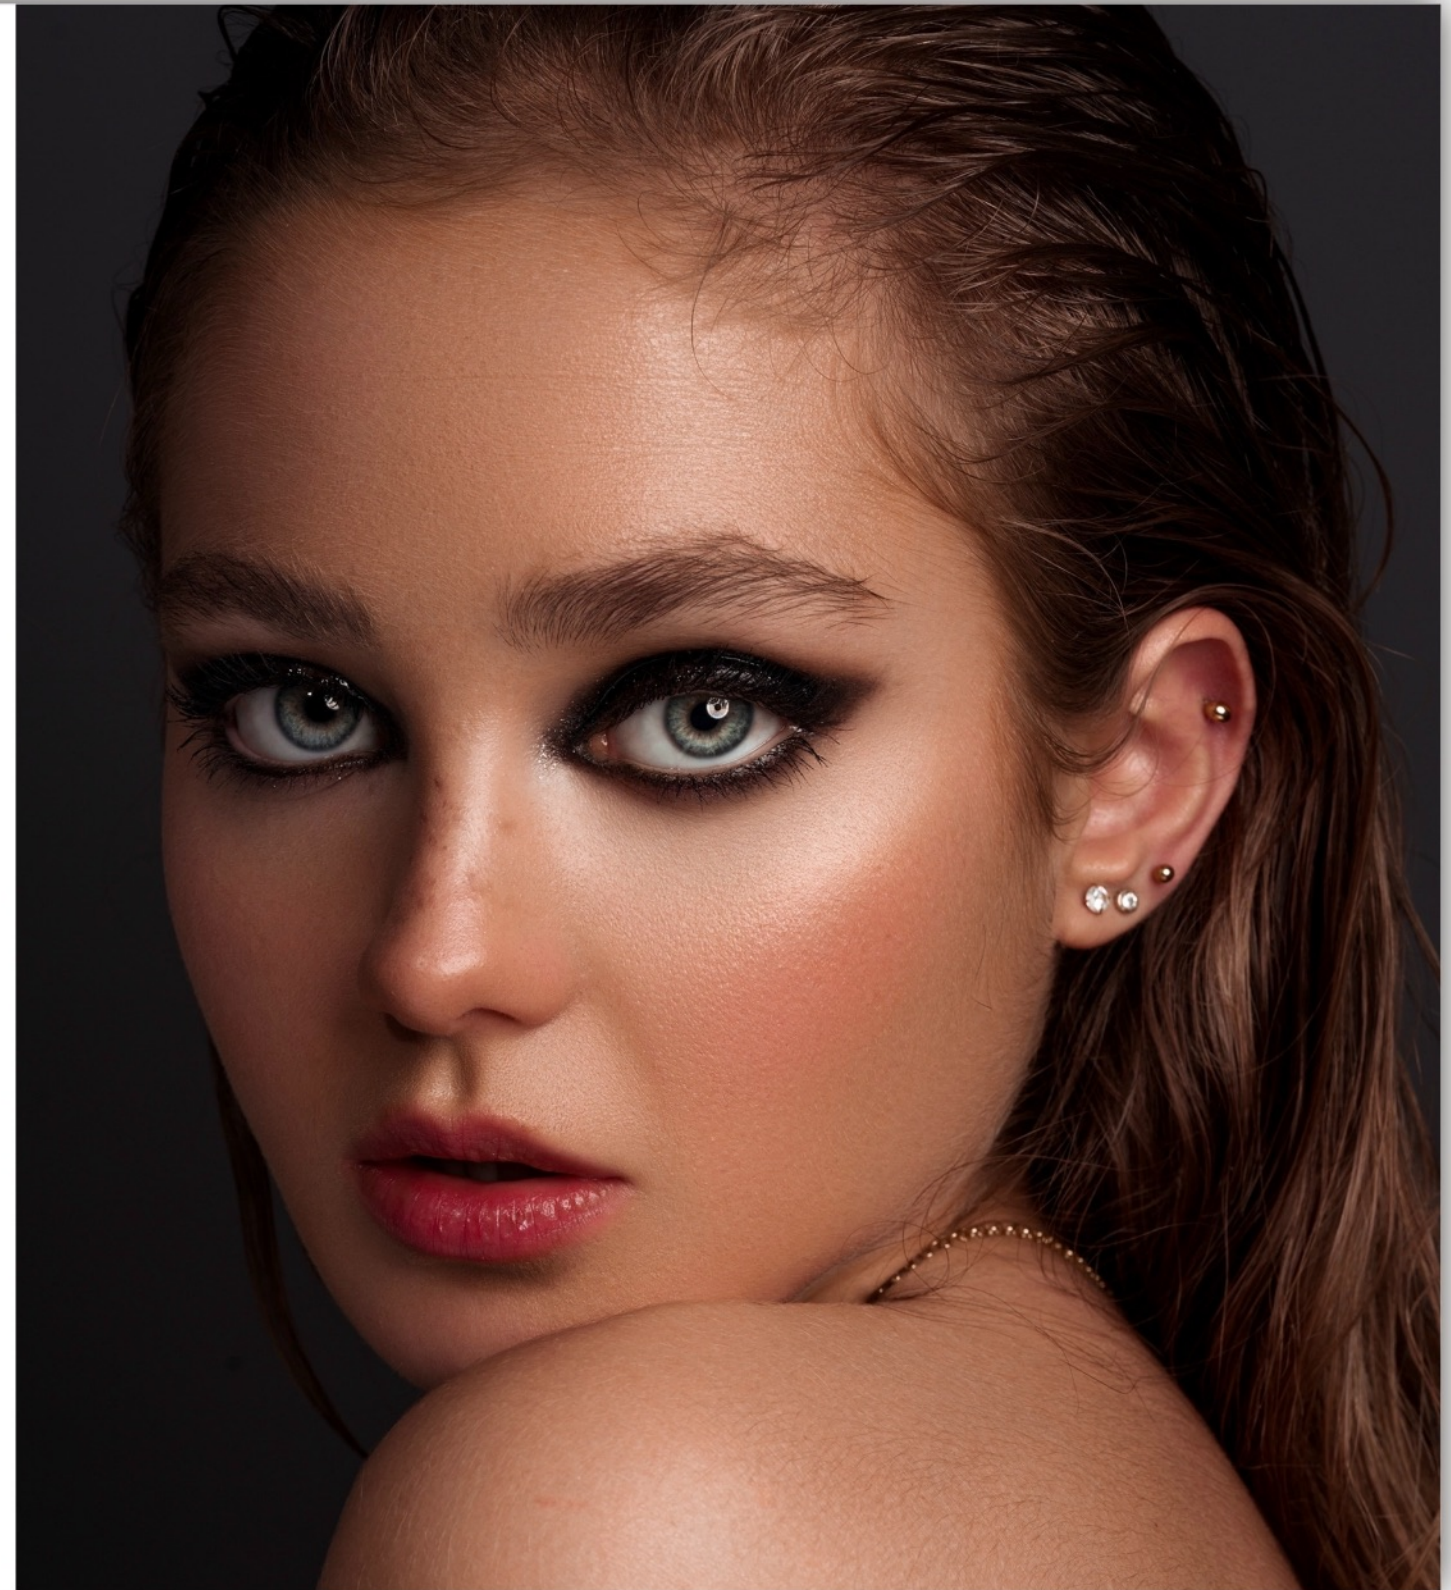

Diameter: 14.2mm
Base Curve: 8.6mm

Diameter: 14.2mm
Base Curve: 8.6mm

Diameter: 14.2mm
Base Curve: 8.6mm

Diameter: 14.2mm
Base Curve: 8.6mm

Patterned Series