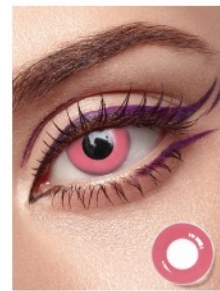

Cosplay Series

with the effect of enlarging and beautifying the eyes, wearing contacts in cosplay can be closer to the character settings.

MENGQI

Cosplay Series

White Mist

Diameter: 14.5mm
Base Curve: 8.6mm