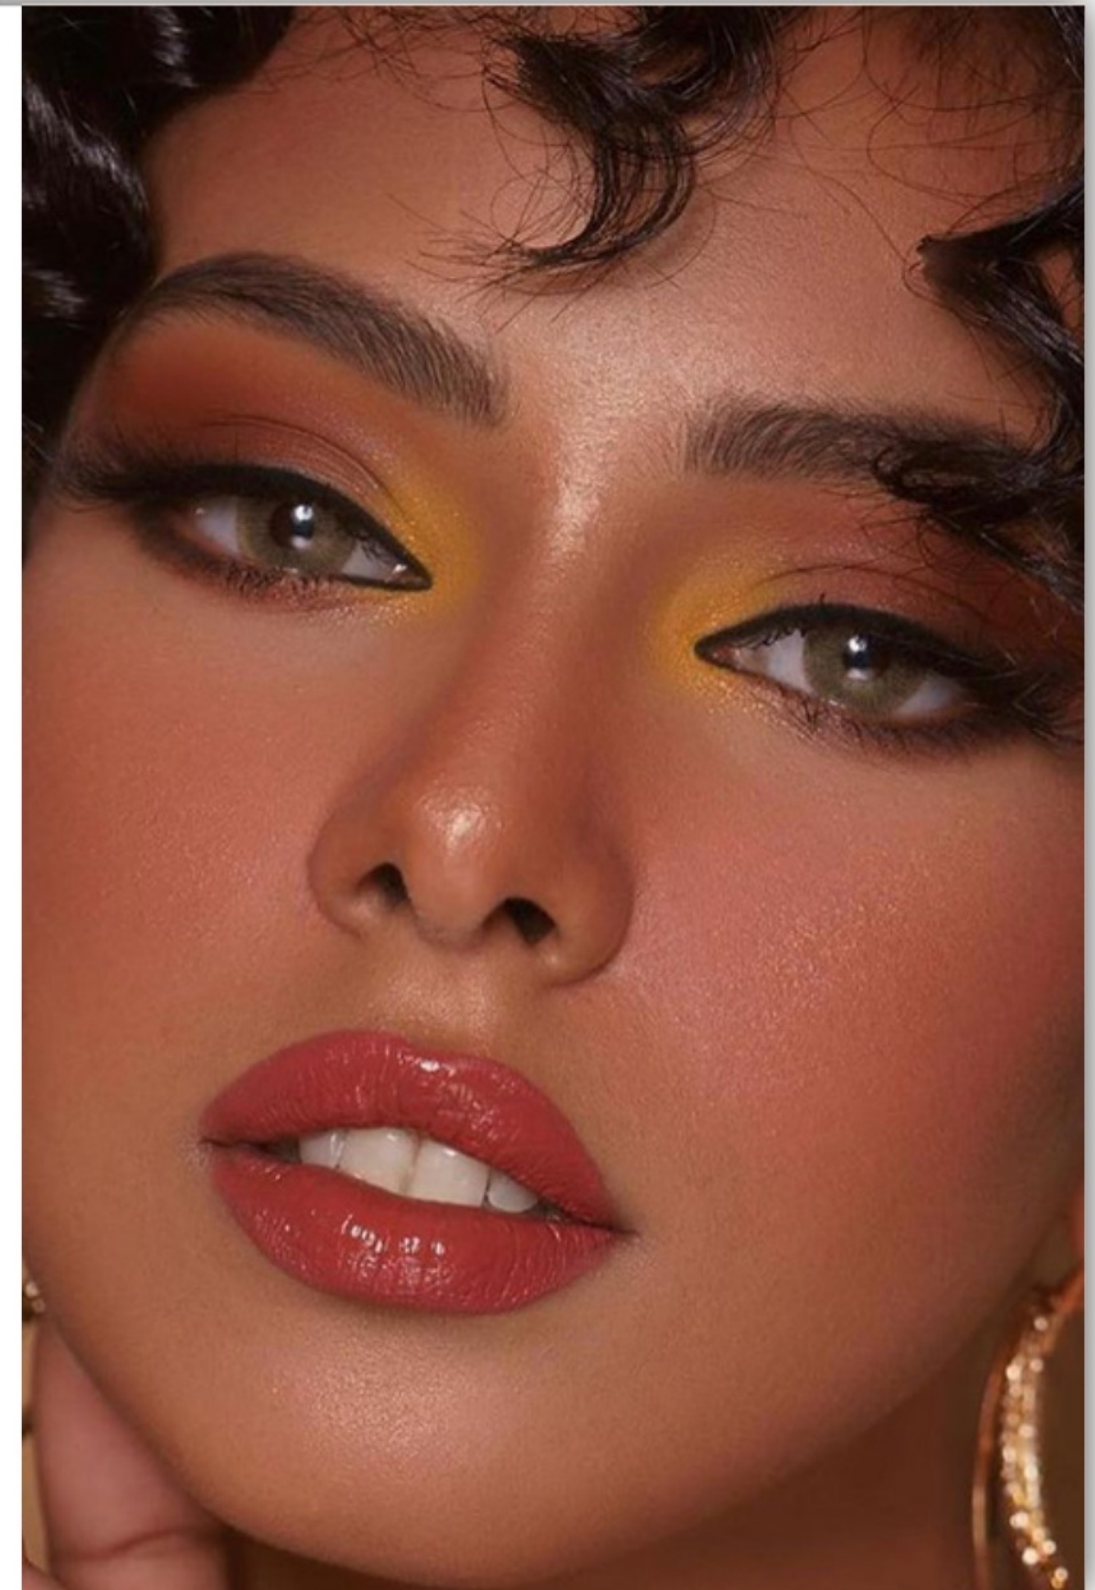

Nature Series

*simple pattern,
moderate saturation,
wearing effect is very
natural, eyes will look
more translucent
bright and gentle.*