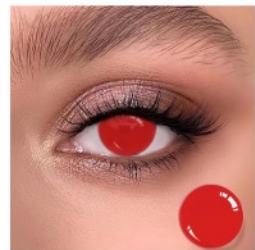

Bloody Moon

Diameter: 14.5mm
Base Curve: 8.6mm