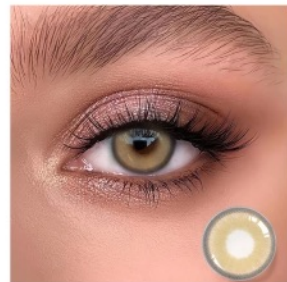

Diameter: 14.2mm
Base Curve: 8.6mm

Cocoa Pudding Brown

Diameter: 14.2mm
Base Curve: 8.6mm

Jupiter Coffee

Diameter: 14.2mm
Base Curve: 8.6mm

Twilight Brown

Diameter: 14.2mm
Base Curve: 8.6mm

Twilight Black

Diameter: 14.2mm
Base Curve: 8.6mm

Twilight Yellow

Diameter: 14.2mm
Base Curve: 8.6mm

Twilight Coffee

Diameter: 14.2mm
Base Curve: 8.6mm

Black Pearl

Diameter: 14.2mm
Base Curve: 8.6mm

Gray Pearl

Diameter: 14.2mm
Base Curve: 8.6mm

Nature Series

*simple pattern,
moderate saturation,
wearing effect is very
natural, eyes will look
more translucent
bright and gentle.*

MENGQI

Nature Series

simple pattern, moderate saturation, wearing effect is very natural, eyes will look more translucent bright and gentle.

Amberland Grey

Diameter: 14.2mm
Base Curve: 8.6mm

Amberland Brown

Diameter: 14.2mm
Base Curve: 8.6mm

Brown Hazel

Diameter: 14.2mm
Base Curve: 8.6mm

Hidrocolor Ochre

Diameter: 14.2mm
Base Curve: 8.6mm