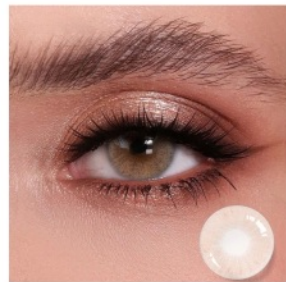

Diameter: 14.2mm
Base Curve: 8.6mm

Twilight Yellow

Diameter: 14.2mm
Base Curve: 8.6mm

Twilight Coffee

Diameter: 14.2mm
Base Curve: 8.6mm

Black Pearl

Diameter: 14.2mm
Base Curve: 8.6mm

Gray Pearl

Diameter: 14.2mm
Base Curve: 8.6mm

Nature Series

*simple pattern,
moderate saturation,
wearing effect is very
natural, eyes will look
more translucent
bright and gentle.*

MENGQI

Nature Series

simple pattern, moderate saturation, wearing effect is very natural, eyes will look more translucent bright and gentle.

Amberland Grey

Diameter: 14.2mm
Base Curve: 8.6mm

Amberland Brown

Diameter: 14.2mm
Base Curve: 8.6mm

Brown Hazel

Diameter: 14.2mm
Base Curve: 8.6mm

Hidrocolor Ochre

Diameter: 14.2mm
Base Curve: 8.6mm

Nature Series

MENGQI

Nature Series

simple pattern, moderate saturation, wearing effect is very natural, eyes will look more translucent bright and gentle.

Lolita Gray

Diameter: 14.5mm
Base Curve: 8.6mm

Crystal Grey