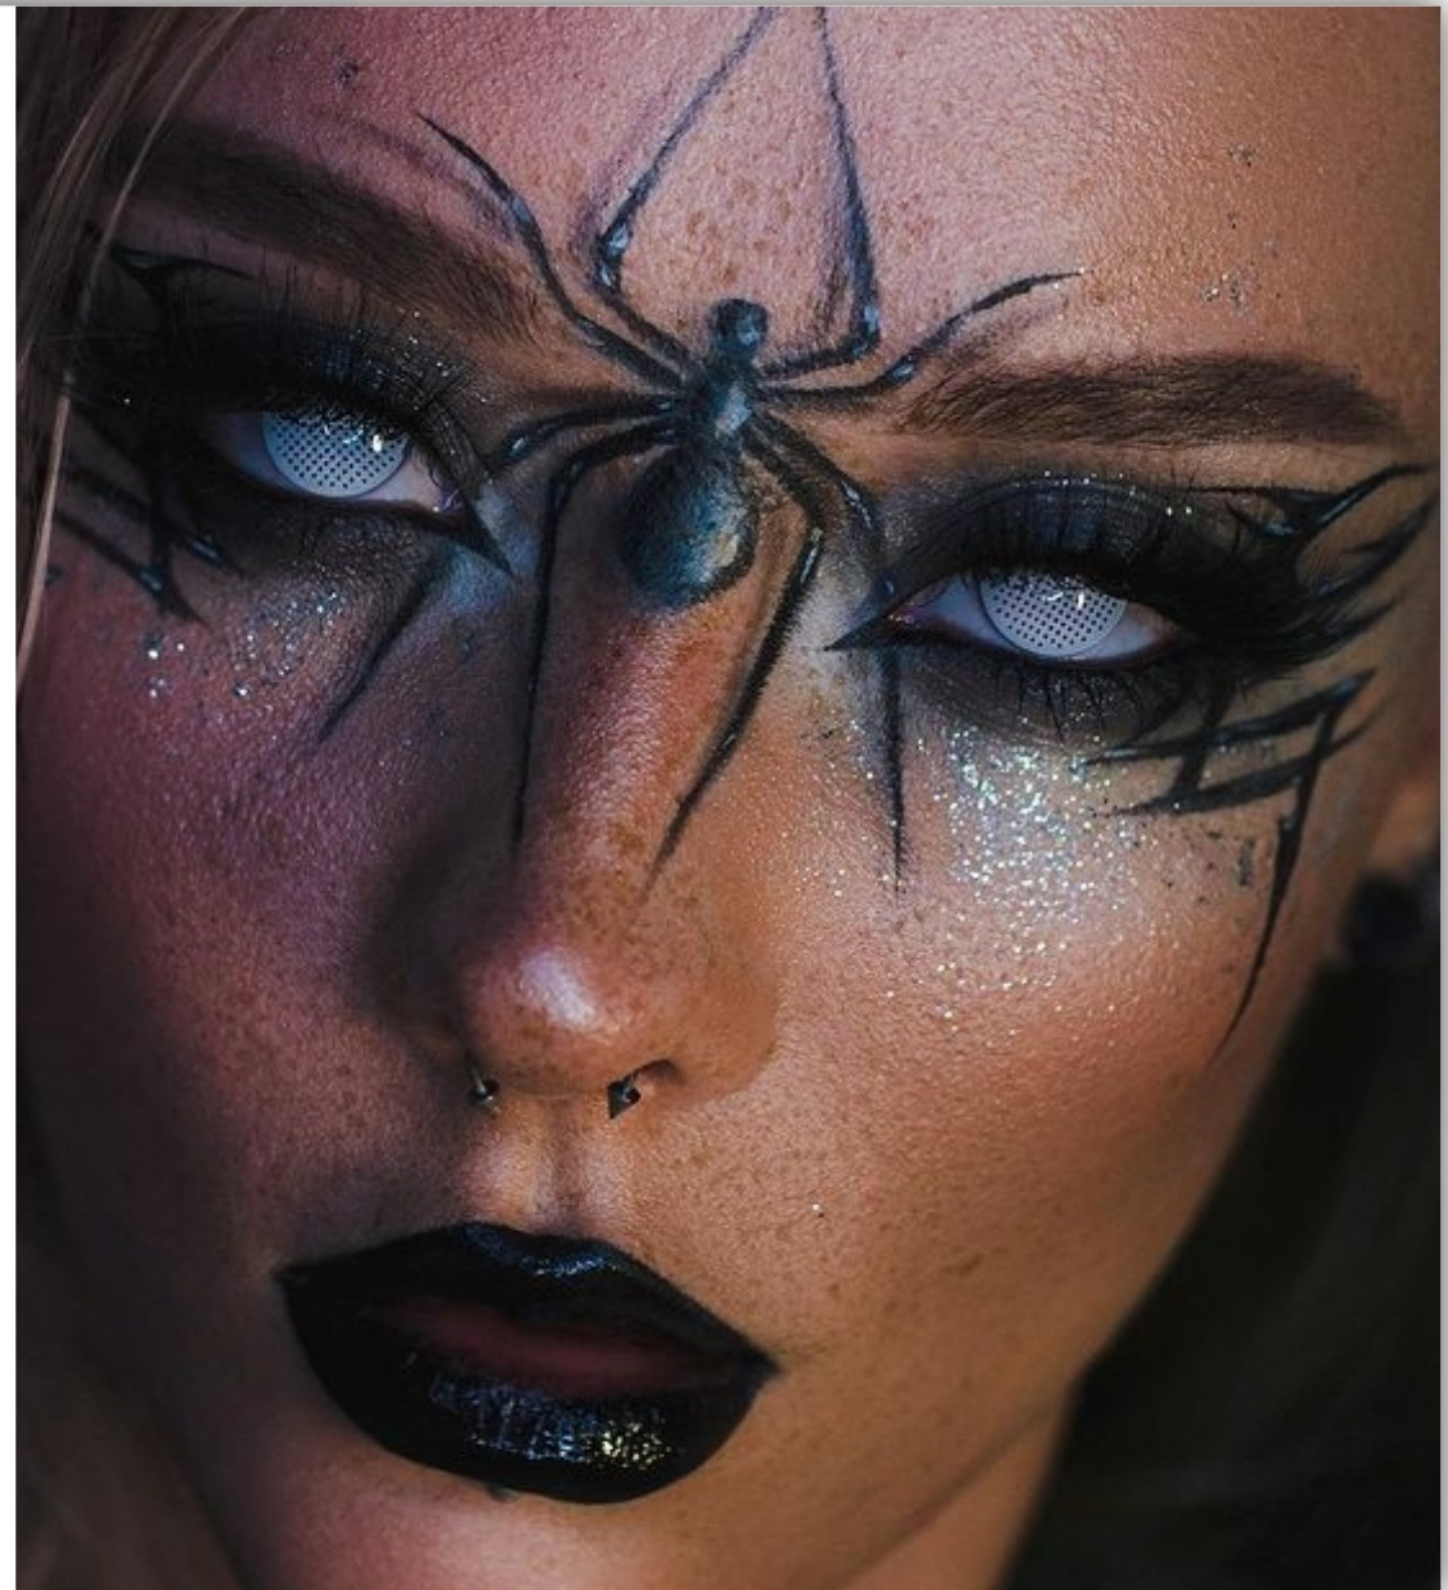

MENGQI

Cosplay Series

with the effect of enlarging and beautifying the eyes, wearing contacts in cosplay can be closer to the character settings.

Diameter: 14.5mm
Base Curve: 8.6mm

Diameter: 14.5mm
Base Curve: 8.6mm

Diameter: 14.5mm
Base Curve: 8.6mm

Diameter: 14.5mm
Base Curve: 8.6mm

Diameter: 14.5mm
Base Curve: 8.6mm

Cosplay Series