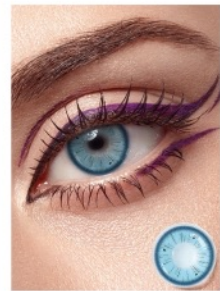

Exoticism Series

he lens saturation is high, the color is strong, the effect on the eyes is very obvious, can change the color of the pupil to a large extent.

MENGQI

Exoticism Series

Mint Green
Diameter: 14.5mm
Base Curve: 8.6mm

Colorful Bubbles Blue
Diameter: 14.2mm
Base Curve: 8.6mm

Colorful Bubbles Green
Diameter: 14.2mm
Base Curve: 8.6mm

Fruit Juice Grape
Diameter: 14.2mm
Base Curve: 8.6mm

Fruit Juice Blueberry
Diameter: 14.2mm
Base Curve: 8.6mm