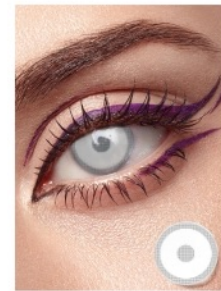

Cosplay Series

with the effect of enlarging and beautifying the eyes, wearing contacts in cosplay can be closer to the character settings.

MENGQI

Cosplay Series

White Mist

Diameter: 14.5mm
Base Curve: 8.6mm