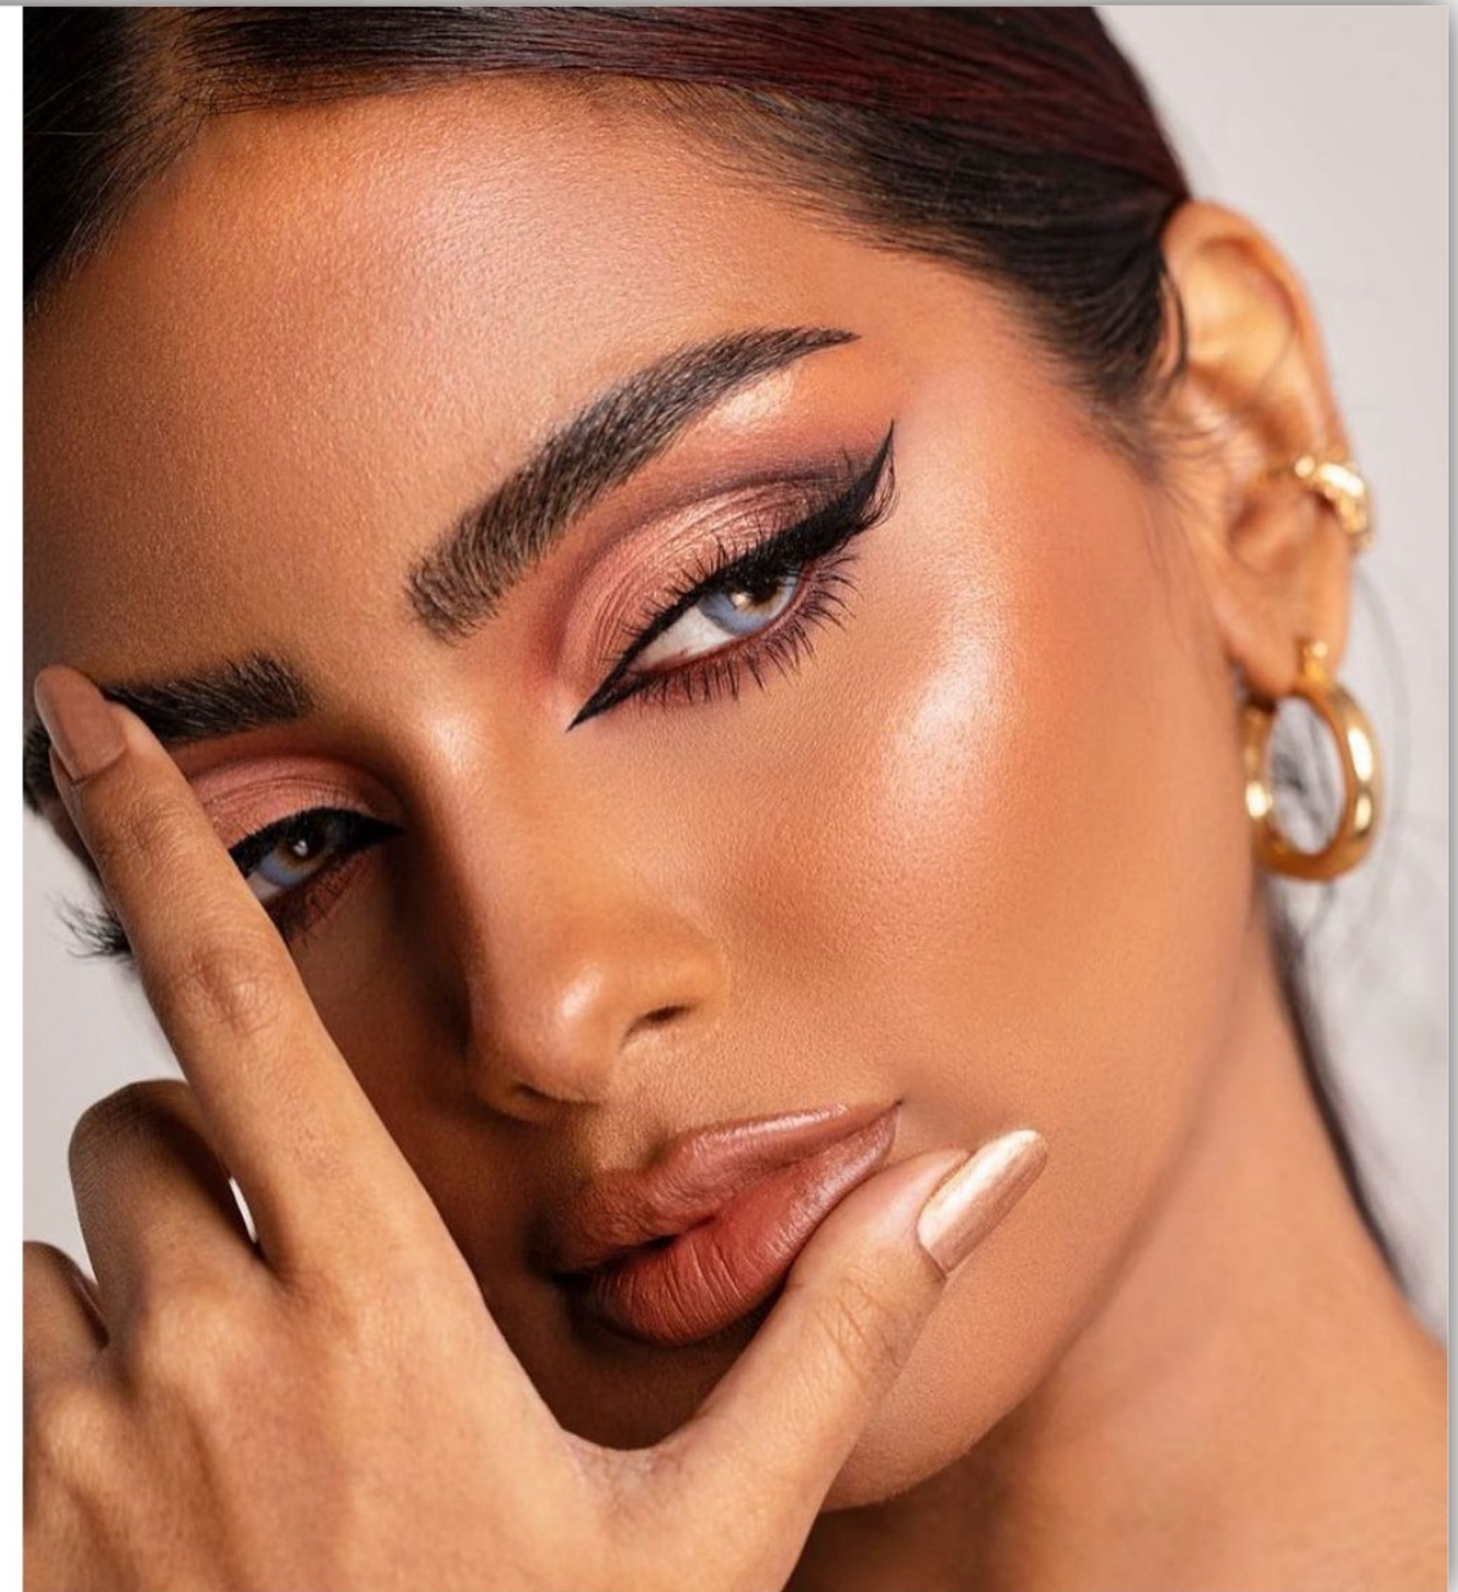

MENGQI

Exoticism Series

The lens saturation is high, the color is strong, the effect on the eyes is very obvious, can change the color of the pupil to a large extent.

Diameter: 14.5mm
Base Curve: 8.6mm

Diameter: 14.5mm
Base Curve: 8.6mm

Diameter: 14.2mm
Base Curve: 8.6mm

Diameter: 14.2mm
Base Curve: 8.6mm

Exoticism Series