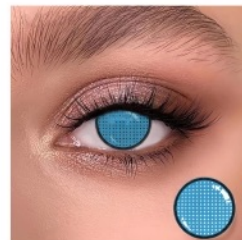

Fateful Choices

Diameter: 14.5mm
Base Curve: 8.6mm

PARADISE RAINBOW

Diameter: 14.5mm
Base Curve: 8.6mm

Gojo Satoru

Diameter: 14.5mm
Base Curve: 8.6mm

Vampire Night

Diameter: 14.5mm
Base Curve: 8.6mm

Purple Circle

Diameter: 14.5mm
Base Curve: 8.6mm

Cosplay Series

Series

with the effect of enlarging and beautifying the eyes, wearing contacts in cosplay can be closer to the character settings.

MENGQI

Cosplay Series

with the effect of enlarging and beautifying the eyes, wearing contacts in cosplay can be closer to the character settings.

Zombie Teeth

Diameter: 14.5mm
Base Curve: 8.6mm

Blue Mesh

Diameter: 14.5mm
Base Curve: 8.6mm