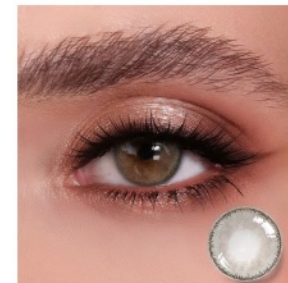

Nature Series

MENGQI

Nature Series

simple pattern, moderate saturation, wearing effect is very natural, eyes will look more translucent bright and gentle.

Lolita Gray

Diameter: 14.5mm
Base Curve: 8.6mm

Crystal Grey

Diameter: 14.0mm
Base Curve: 8.6mm

Crystal Brown

Diameter: 14.0mm
Base Curve: 8.6mm

Nature Series

MENGQI

Nature Series

simple pattern, moderate saturation, wearing effect is very natural, eyes will look more translucent bright and gentle.

Summer sunshine Coffee
Diameter: 14.2mm
Base Curve: 8.6mm

lunar annulus Brown
Diameter: 14.2mm
Base Curve: 8.6mm

Marble Gray
Diameter: 14.2mm
Base Curve: 8.6mm

Nature Series

MENGQI

Nature Series

simple pattern, moderate saturation, wearing effect is very natural, eyes will look more translucent bright and gentle.