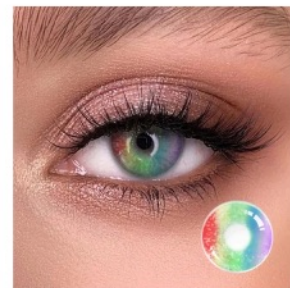

Halloween Rainbow