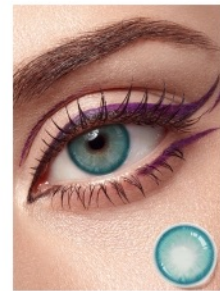

Exoticism Series

he lens saturation is high, the color is strong, the effect on the eyes is very obvious, can change the color of the pupil to a large extent.

MENGQI

Exoticism Series

Mint Green
Diameter: 14.5mm
Base Curve: 8.6mm

Colorful Bubbles Blue
Diameter: 14.2mm
Base Curve: 8.6mm

Colorful Bubbles Green
Diameter: 14.2mm
Base Curve: 8.6mm

Fruit Juice Grape
Diameter: 14.2mm
Base Curve: 8.6mm

Fruit Juice Blueberry
Diameter: 14.2mm
Base Curve: 8.6mm