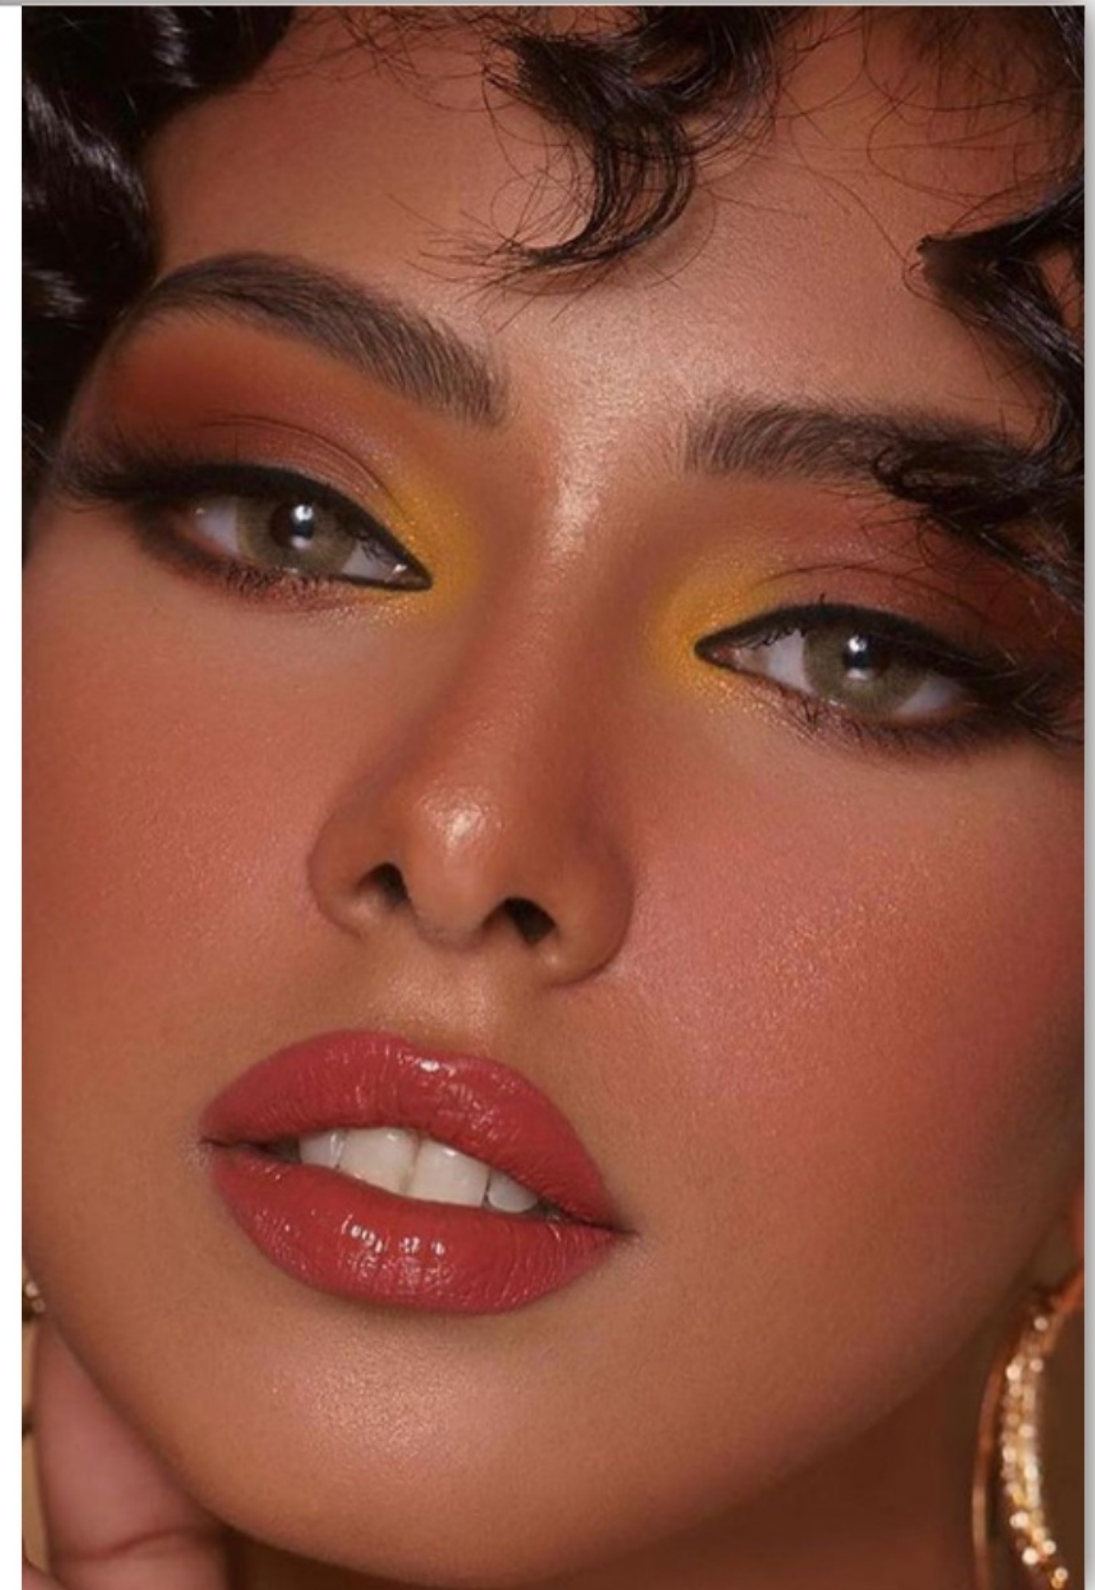

MENGQI

7

Nature Series

Diameter: 14.2mm
Base Curve: 8.6mm

Diameter: 14.2mm
Base Curve: 8.6mm

Diameter: 14.2mm
Base Curve: 8.6mm

Diameter: 14.2mm
Base Curve: 8.6mm

Diameter: 14.2mm
Base Curve: 8.6mm

Diameter: 14.2mm
Base Curve: 8.6mm

Diameter: 14.2mm
Base Curve: 8.6mm

Diameter: 14.2mm
Base Curve: 8.6mm

Diameter: 14.2mm
Base Curve: 8.6mm

Diameter: 14.5mm
Base Curve: 8.6mm

Nature Series

*simple pattern,
moderate saturation,
wearing effect is very
natural, eyes will look
more translucent
bright and gentle.*