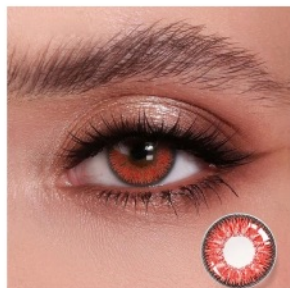

Cosplay Series

with the effect of enlarging and beautifying the eyes, wearing contacts in cosplay can be closer to the character settings.

Lolita Red

Diameter: 14.5mm
Base Curve: 8.6mm

Lolita Violet

Diameter: 14.5mm
Base Curve: 8.6mm