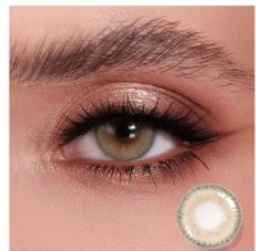

Diameter: 14.2mm
Base Curve: 8.6mm

Futurism Brown

Diameter: 14.2mm
Base Curve: 8.6mm

Cocktail Green

Diameter: 14.2mm
Base Curve: 8.6mm

Quartz veils

Diameter: 14.2mm
Base Curve: 8.6mm

Futurism Gray

Diameter: 14.2mm
Base Curve: 8.6mm

Hidrocolor Amber

Diameter: 14.2mm
Base Curve: 8.6mm

Hidrocolor Mel

Diameter: 14.2mm
Base Curve: 8.6mm

Cocktail Gray

Diameter: 14.5mm
Base Curve: 8.6mm

Nature Series

*simple pattern,
moderate saturation,
wearing effect is very
natural, eyes will look
more translucent
bright and gentle.*

MENGQI

Nature Series

Marble Coffee

Diameter: 14.2mm
Base Curve: 8.6mm

Cocoa Pudding Pink

Diameter: 14.2mm
Base Curve: 8.6mm

Cocoa Pudding Brown

Diameter: 14.2mm
Base Curve: 8.6mm

Jupiter Coffee

Diameter: 14.2mm
Base Curve: 8.6mm

Twilight Brown

Diameter: 14.2mm
Base Curve: 8.6mm

Twilight Black