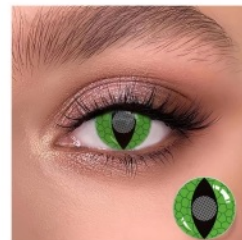

Purple Circle

Diameter: 14.5mm
Base Curve: 8.6mm

Cosplay Series

Series

with the effect of enlarging and beautifying the eyes, wearing contacts in cosplay can be closer to the character settings.

MENGQI

Cosplay Series

with the effect of enlarging and beautifying the eyes, wearing contacts in cosplay can be closer to the character settings.

Zombie Teeth

Diameter: 14.5mm
Base Curve: 8.6mm

Blue Mesh

Diameter: 14.5mm
Base Curve: 8.6mm