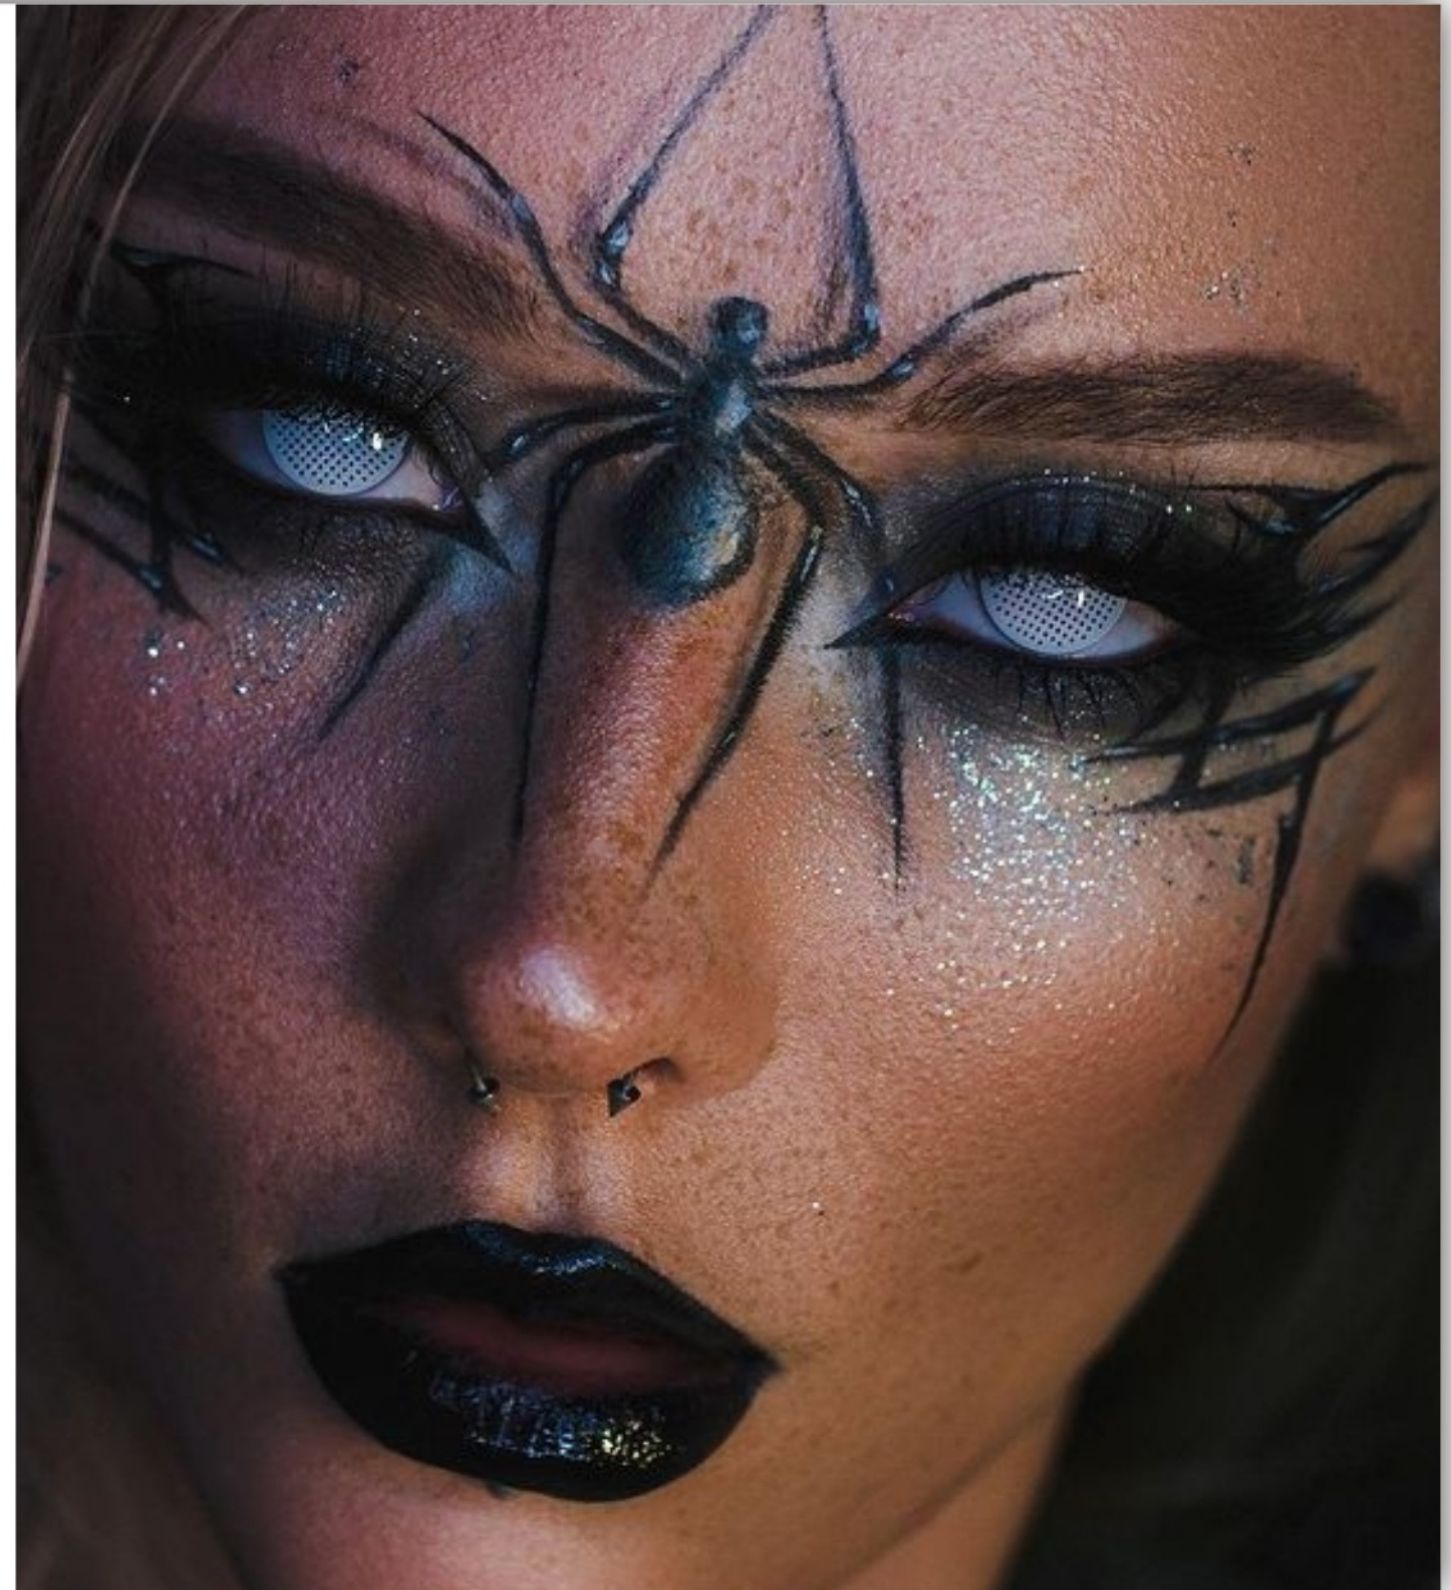

Cornfield

Diameter: 14.5mm
Base Curve: 8.6mm

Rose Mesh

Diameter: 14.5mm
Base Curve: 8.6mm

Succubus' Eye

Diameter: 14.5mm
Base Curve: 8.6mm

Cosplay Series

Company Name: Chengdu MengQi Biotechnology Co., Ltd.