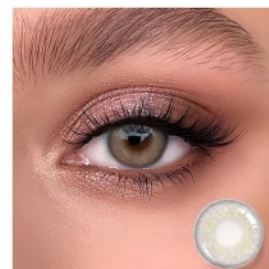

Aerolite Blue

Diameter: 14.2mm
Base Curve: 8.6mm

Diameter: 14.2mm
Base Curve: 8.6mm

Diameter: 14.2mm
Base Curve: 8.6mm

Diameter: 14.2mm
Base Curve: 8.6mm

Exoticism Series

MENGQI

Exoticism Series

The lens saturation is high, the color is strong, the effect on the eyes is very obvious, can change the color of the pupil to a large extent.

Starry Sky Blue

Diameter: 14.2mm
Base Curve: 8.6mm

Starry Sky Gary