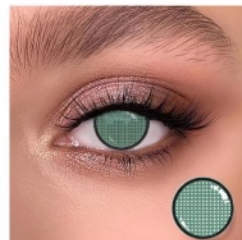

Green Mesh

Diameter: 14.5mm
Base Curve: 8.6mm