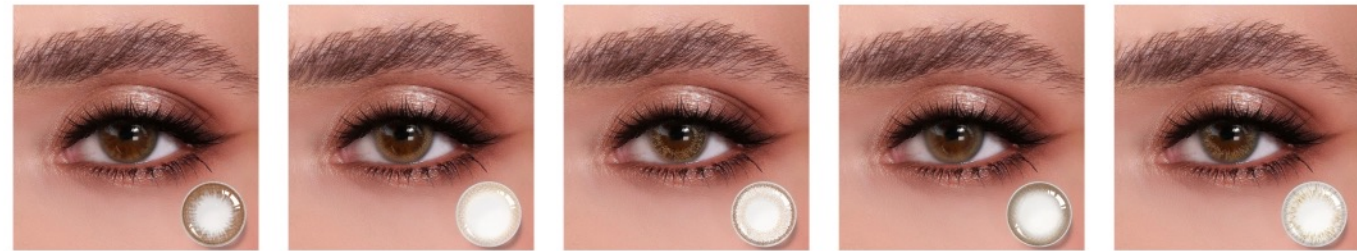

Diameter: 14.2mm
Base Curve: 8.6mm

Futurism Brown

Diameter: 14.2mm
Base Curve: 8.6mm

Cocktail Green

Diameter: 14.2mm
Base Curve: 8.6mm

Quartz veils

Diameter: 14.2mm
Base Curve: 8.6mm

Futurism Gray

Diameter: 14.2mm
Base Curve: 8.6mm

Hidrocolor Amber

Diameter: 14.2mm
Base Curve: 8.6mm

Hidrocolor Mel

Diameter: 14.2mm
Base Curve: 8.6mm

Cocktail Gray

Diameter: 14.5mm
Base Curve: 8.6mm

Nature Series

*simple pattern,
moderate saturation,
wearing effect is very
natural, eyes will look
more translucent
bright and gentle.*

MENGQI

Nature Series

Marble Coffee

Diameter: 14.2mm
Base Curve: 8.6mm

Cocoa Pudding Pink