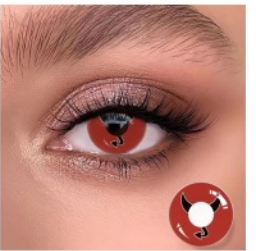

Cosplay Series

with the effect of enlarging and beautifying the eyes, wearing contacts in cosplay can be closer to the character settings.

MENGQI

Cosplay Series

Genshin Yelan Green

Diameter: 14.5mm
Base Curve: 8.6mm

Lizard Eye Green

Diameter: 14.5mm
Base Curve: 8.6mm

Lizard Eye Sliver

Diameter: 14.5mm
Base Curve: 8.6mm

Lizard Eye Brown

Diameter: 14.5mm
Base Curve: 8.6mm

Little Devil

Diameter: 14.5mm
Base Curve: 8.6mm