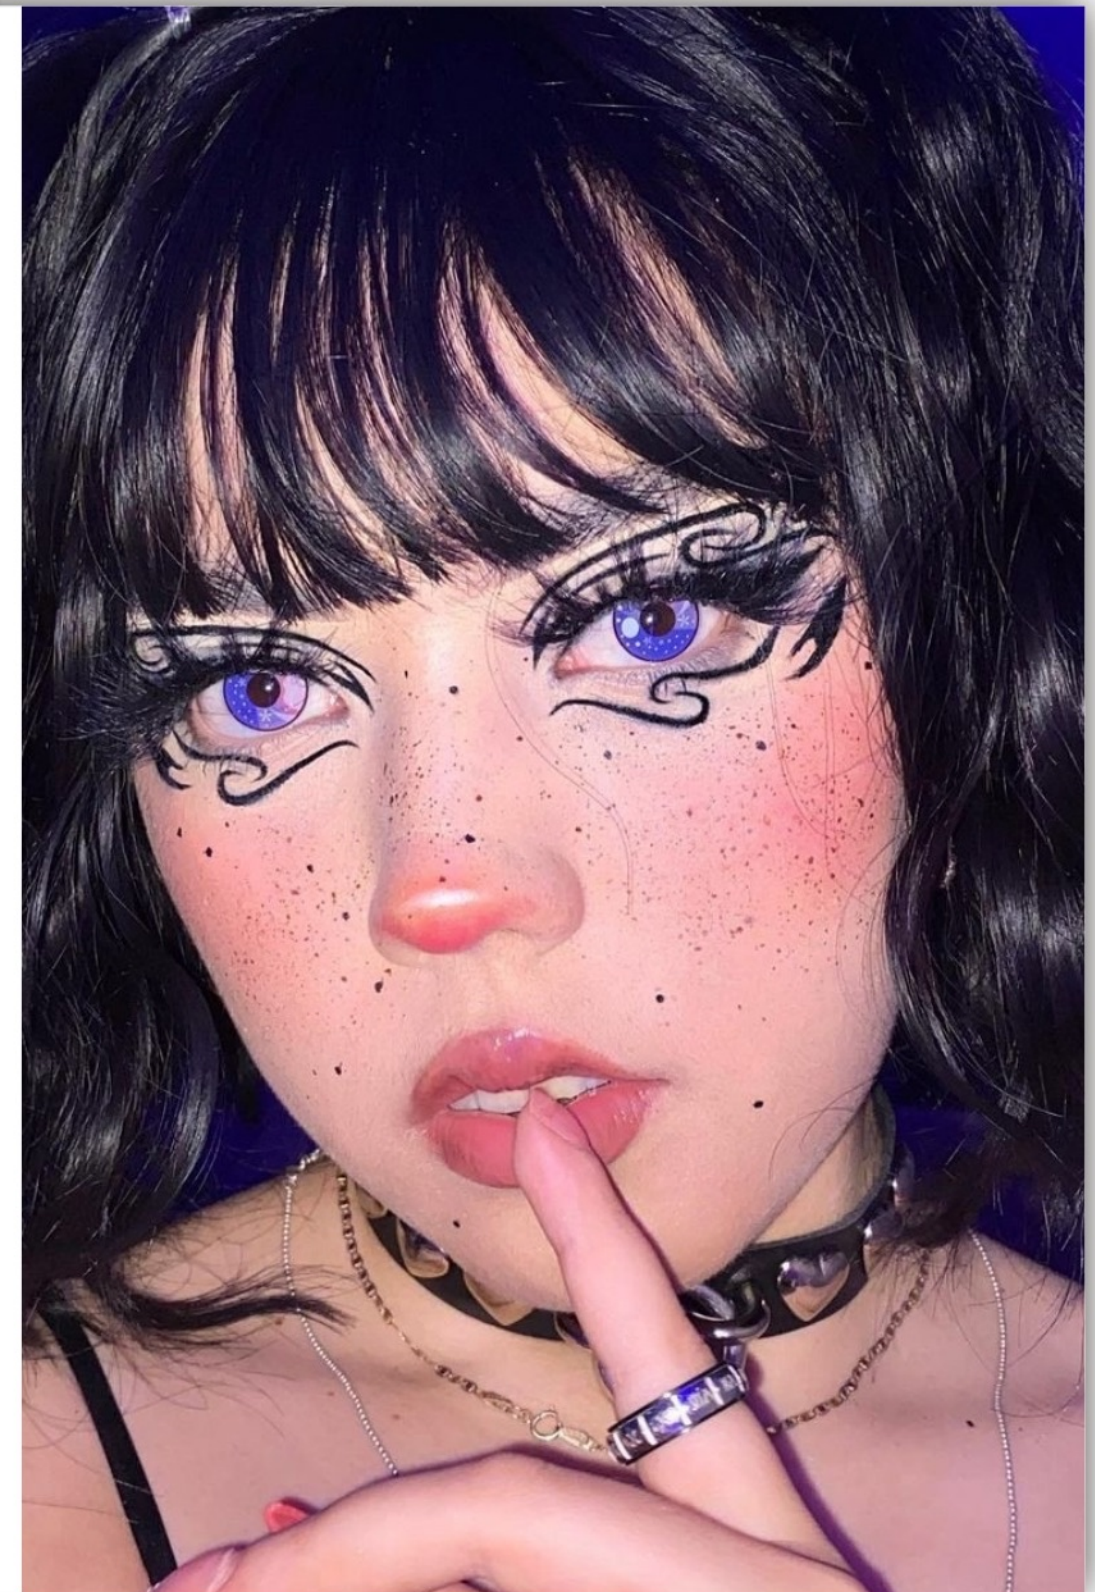

MENGQI

Cosplay Series

Cross Of Love Diameter: 14.5mm Base Curve: 8.6mm	Darknight Black Diameter: 14.5mm Base Curve: 8.6mm	White Mesh Diameter: 14.5mm Base Curve: 8.6mm	Spotted Snoopy Diameter: 14.5mm Base Curve: 8.6mm	Rainbow Lollipop Diameter: 14.5mm Base Curve: 8.6mm
Pure Black Diameter: 14.5mm Base Curve: 8.6mm	Demon Slayer Kamado Nezuko Rose Diameter: 14.5mm Base Curve: 8.6mm	Demon Slayer Kumooni Diameter: 14.5mm Base Curve: 8.6mm	Demon Slayer Kibutsuji Muzan Diameter: 14.5mm Base Curve: 8.6mm	Demon Slayer-highest quality Diameter: 14.5mm Base Curve: 8.6mm

Cosplay Series

with the effect of enlarging and beautifying the eyes, wearing contacts in cosplay can be closer to the character settings.