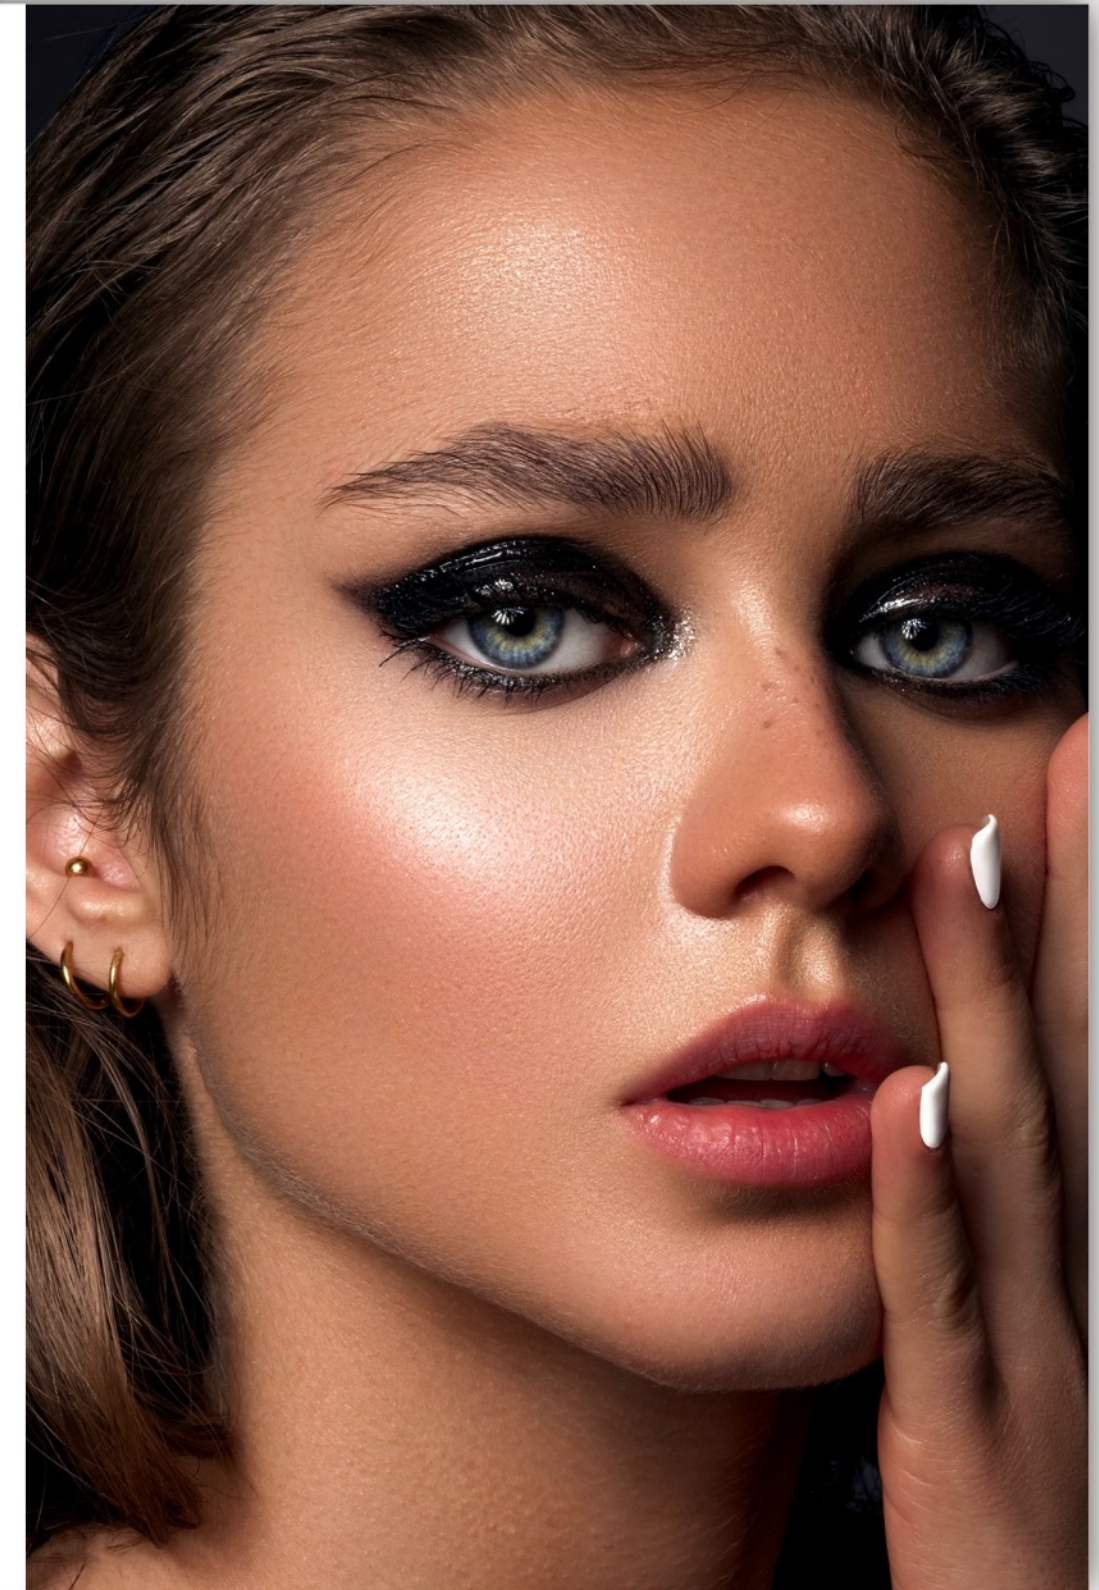

MENGQI

Patterned Series

Flora Honey Diameter: 14.2mm Base Curve: 8.6mm	Flora Brown Diameter: 14.2mm Base Curve: 8.6mm	Lolita Brown Diameter: 14.5mm Base Curve: 8.6mm	Galaxy Brown Diameter: 14.0mm Base Curve: 8.6mm	Forest leopard cat Yellow Diameter: 14.2mm Base Curve: 8.6mm
Dazzling Crystal Diameter: 14.0mm Base Curve: 8.6mm	Purple Hazel Diameter: 14.0mm Base Curve: 8.6mm	Starry Sky Brown Diameter: 14.2mm Base Curve: 8.6mm	Doughnut Brown Diameter: 14.2mm Base Curve: 8.6mm	Aerolite Brown Diameter: 14.2mm Base Curve: 8.6mm

Patterned Series

*Patterned Series:
lens pattern will be
more obvious, with
more characteristic
design, color
saturation is higher,
suitable for use with
makeup.*