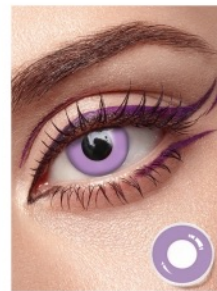

Fateful Choices

Diameter: 14.5mm
Base Curve: 8.6mm

PARADISE RAINBOW

Diameter: 14.5mm
Base Curve: 8.6mm

Gojo Satoru

Diameter: 14.5mm
Base Curve: 8.6mm

Vampire Night

Diameter: 14.5mm
Base Curve: 8.6mm

Purple Circle

Diameter: 14.5mm
Base Curve: 8.6mm

Cosplay Series

Series

with the effect of enlarging and beautifying the eyes, wearing contacts in cosplay can be closer to the character settings.

MENGQI

Cosplay Series