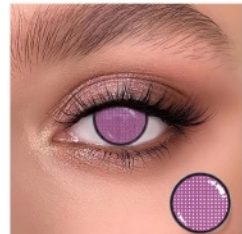

Rose Mesh

Diameter: 14.5mm
Base Curve: 8.6mm