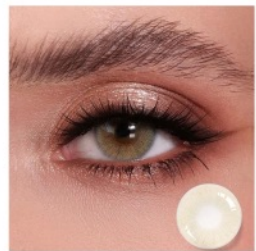

MENGQI

7

Nature Series

Arctic Yellow

Diameter: 14.2mm
Base Curve: 8.6mm

Arctic Light Grey Colored

Diameter: 14.2mm
Base Curve: 8.6mm

Marble Black

Diameter: 14.2mm
Base Curve: 8.6mm

Futurism Brown

Diameter: 14.2mm
Base Curve: 8.6mm

Cocktail Green

Diameter: 14.2mm
Base Curve: 8.6mm

Quartz veils

Diameter: 14.2mm
Base Curve: 8.6mm

Futurism Gray

Diameter: 14.2mm
Base Curve: 8.6mm

Hidrocolor Amber

Diameter: 14.2mm
Base Curve: 8.6mm

Hidrocolor Mel

Diameter: 14.2mm
Base Curve: 8.6mm

Cocktail Gray

Diameter: 14.5mm
Base Curve: 8.6mm

Nature Series

*simple pattern,
moderate saturation,
wearing effect is very
natural, eyes will look
more translucent
bright and gentle.*

MENGQI

Nature Series

Marble Coffee

Diameter: 14.2mm
Base Curve: 8.6mm

Cocoa Pudding Pink