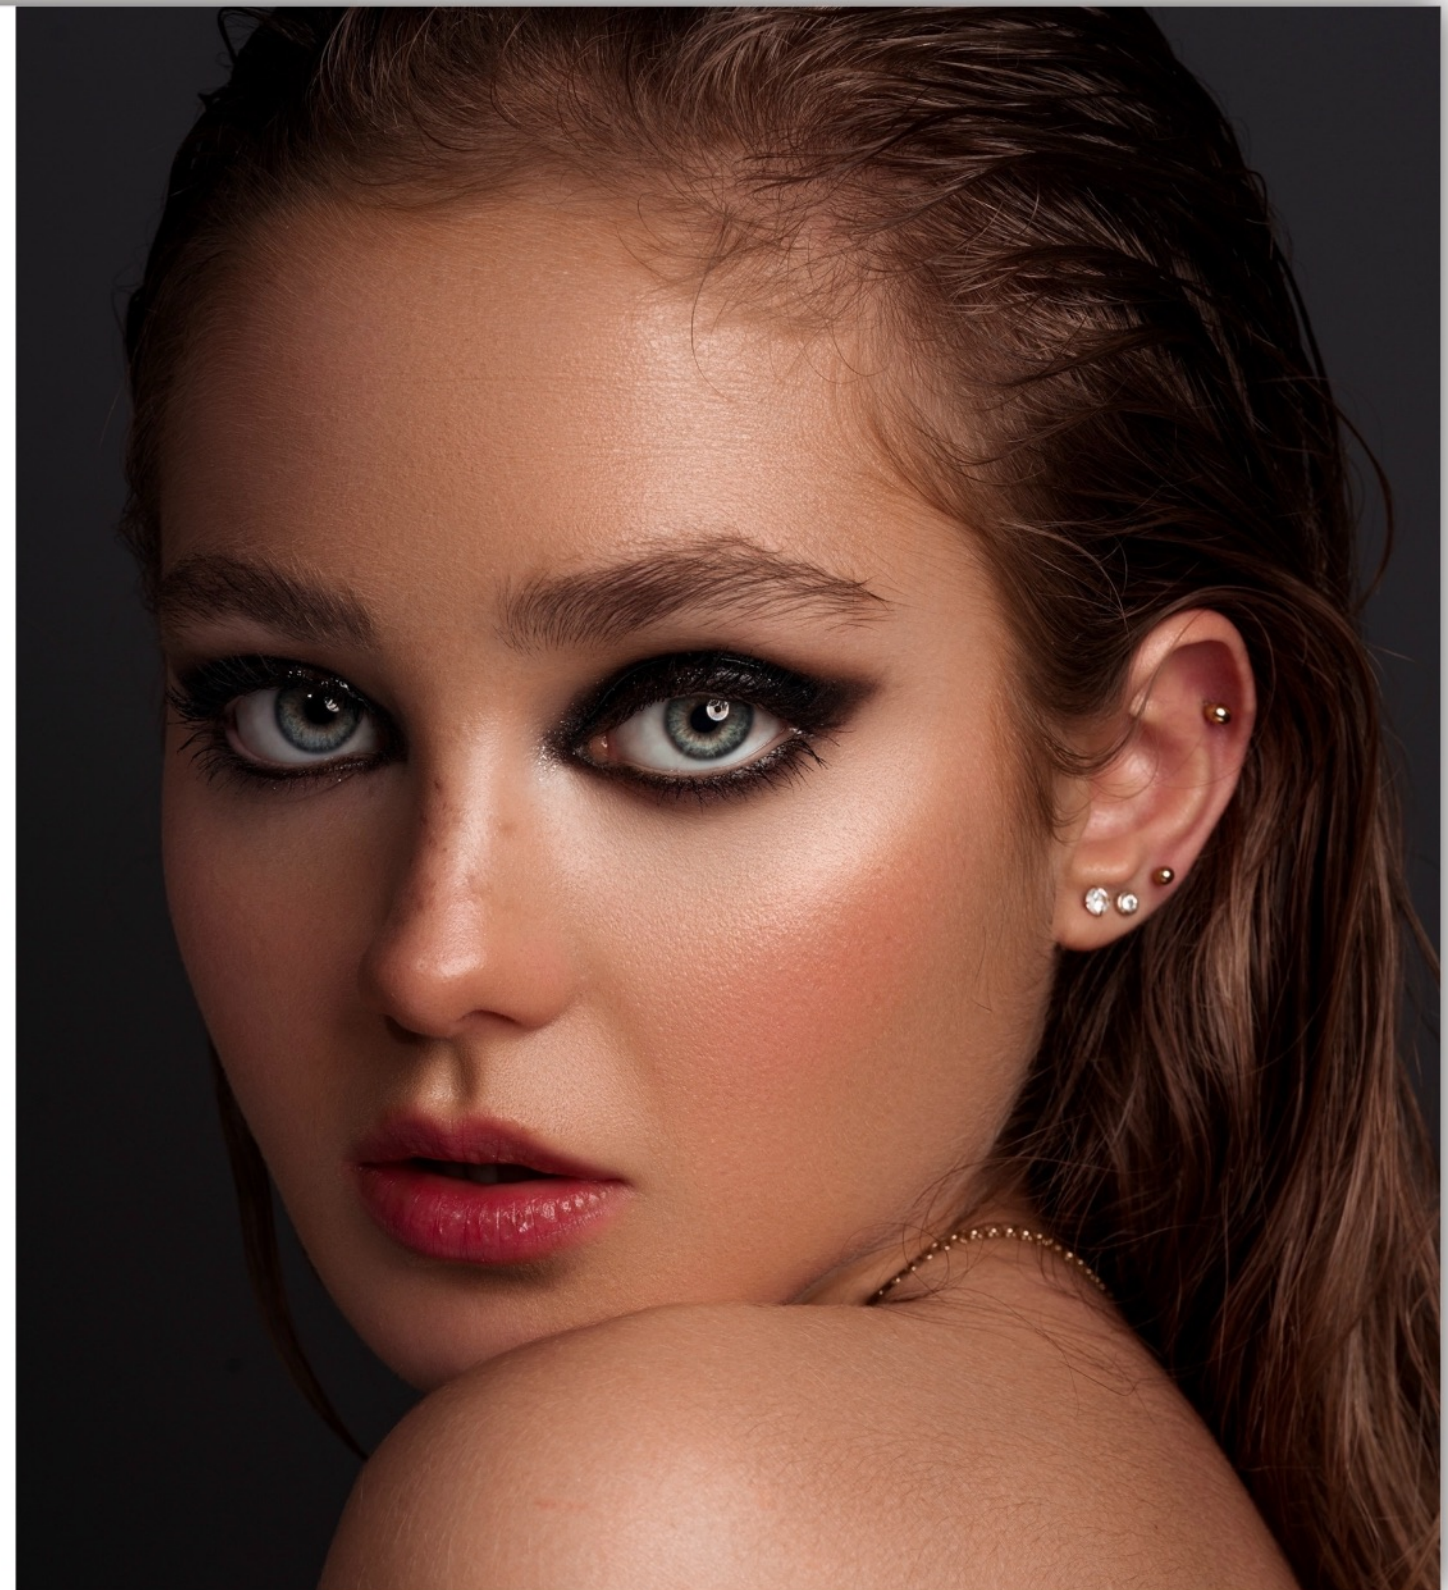

Diameter: 14.2mm
Base Curve: 8.6mm

Diameter: 14.2mm
Base Curve: 8.6mm

Diameter: 14.5mm
Base Curve: 8.6mm

Diameter: 14.5mm
Base Curve: 8.6mm

Patterned Series