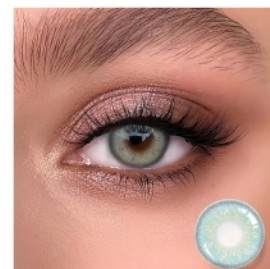

Aerolite Blue

Diameter: 14.2mm
Base Curve: 8.6mm

Diameter: 14.2mm
Base Curve: 8.6mm

Diameter: 14.2mm
Base Curve: 8.6mm

Diameter: 14.2mm
Base Curve: 8.6mm

Exoticism Series

MENGQI

Exoticism Series

The lens saturation is high, the color is strong, the effect on the eyes is very obvious, can change the color of the pupil to a large extent.

Starry Sky Blue

Diameter: 14.2mm
Base Curve: 8.6mm

Starry Sky Gary