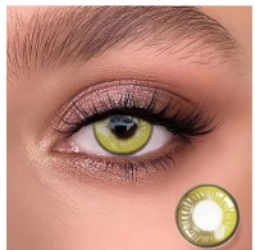

Genshin Zhongli Yellow

Diameter: 14.5mm
Base Curve: 8.6mm