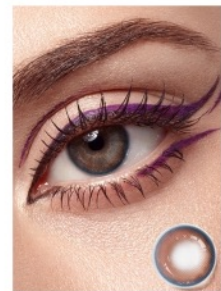

Colorful Bubbles Blue
Diameter: 14.2mm
Base Curve: 8.6mm

Colorful Bubbles Green
Diameter: 14.2mm
Base Curve: 8.6mm

Fruit Juice Grape
Diameter: 14.2mm
Base Curve: 8.6mm

Fruit Juice Blueberry
Diameter: 14.2mm
Base Curve: 8.6mm

Misty Pink
Diameter: 14.2mm
Base Curve: 8.6mm

Misty Blue
Diameter: 14.2mm
Base Curve: 8.6mm

Misty Pink Blue
Diameter: 14.2mm
Base Curve: 8.6mm

Blue Crystal
Diameter: 14.5mm
Base Curve: 8.6mm

Misty Blue Violet
Diameter: 14.2mm
Base Curve: 8.6mm