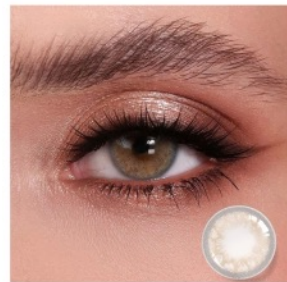

Diameter: 14.2mm
Base Curve: 8.6mm

Cocoa Pudding Brown

Diameter: 14.2mm
Base Curve: 8.6mm

Jupiter Coffee

Diameter: 14.2mm
Base Curve: 8.6mm

Twilight Brown

Diameter: 14.2mm
Base Curve: 8.6mm

Twilight Black

Diameter: 14.2mm
Base Curve: 8.6mm

Twilight Yellow

Diameter: 14.2mm
Base Curve: 8.6mm

Twilight Coffee

Diameter: 14.2mm
Base Curve: 8.6mm

Black Pearl

Diameter: 14.2mm
Base Curve: 8.6mm

Gray Pearl

Diameter: 14.2mm
Base Curve: 8.6mm

Nature Series

*simple pattern,
moderate saturation,
wearing effect is very
natural, eyes will look
more translucent
bright and gentle.*

MENGQI

Nature Series

simple pattern, moderate saturation, wearing effect is very natural, eyes will look more translucent bright and gentle.

Amberland Grey

Diameter: 14.2mm
Base Curve: 8.6mm

Amberland Brown

Diameter: 14.2mm
Base Curve: 8.6mm

Brown Hazel

Diameter: 14.2mm
Base Curve: 8.6mm

Hidrocolor Ochre

Diameter: 14.2mm
Base Curve: 8.6mm