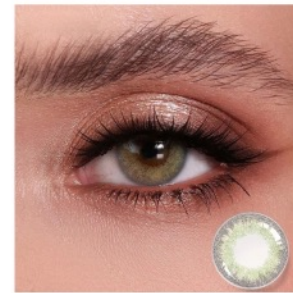

MENGQI

Exoticism Series

The lens saturation is high, the color is strong, the effect on the eyes is very obvious, can change the color of the pupil to a large extent.

Akma Blue