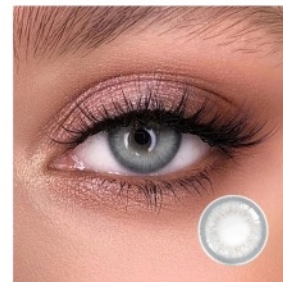

Summer sunshine Coffee
Diameter: 14.2mm
Base Curve: 8.6mm

lunar annulus Brown
Diameter: 14.2mm
Base Curve: 8.6mm

Marble Gray
Diameter: 14.2mm
Base Curve: 8.6mm

Nature Series

MENGQI

Nature Series

simple pattern, moderate saturation, wearing effect is very natural, eyes will look more translucent bright and gentle.

Olive Brown

Diameter: 14.0mm
Base Curve: 8.6mm

Flora Coffee

Diameter: 14.2mm
Base Curve: 8.6mm

Galaxy Grey

Diameter: 14.0mm
Base Curve: 8.6mm

Nature Series

MENGQI