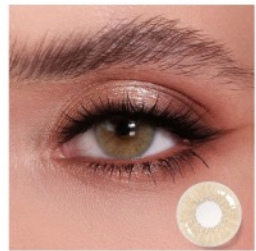

MENGQI

7

Nature Series

Arctic Yellow

Diameter: 14.2mm
Base Curve: 8.6mm

Arctic Light Grey Colored

Diameter: 14.2mm
Base Curve: 8.6mm

Marble Black

Diameter: 14.2mm
Base Curve: 8.6mm

Futurism Brown

Diameter: 14.2mm
Base Curve: 8.6mm

Cocktail Green

Diameter: 14.2mm
Base Curve: 8.6mm

Quartz veils

Diameter: 14.2mm
Base Curve: 8.6mm

Futurism Gray

Diameter: 14.2mm
Base Curve: 8.6mm

Hidrocolor Amber

Diameter: 14.2mm
Base Curve: 8.6mm

Hidrocolor Mel

Diameter: 14.2mm
Base Curve: 8.6mm

Cocktail Gray

Diameter: 14.5mm
Base Curve: 8.6mm

Nature Series