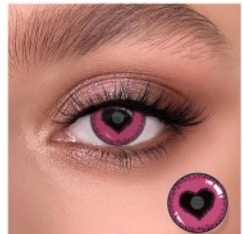

Succubus' Eye