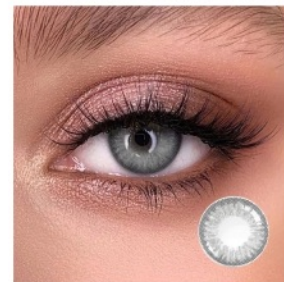

Diameter: 14.2mm
Base Curve: 8.6mm

Twilight Yellow

Diameter: 14.2mm
Base Curve: 8.6mm

Twilight Coffee

Diameter: 14.2mm
Base Curve: 8.6mm

Black Pearl

Diameter: 14.2mm
Base Curve: 8.6mm

Gray Pearl

Amberland Grey

Diameter: 14.2mm
Base Curve: 8.6mm

Amberland Brown

Diameter: 14.2mm
Base Curve: 8.6mm

Brown Hazel

Diameter: 14.2mm
Base Curve: 8.6mm

Hidrocolor Ochre

Diameter: 14.2mm
Base Curve: 8.6mm

Nature Series

MENGQI

Nature Series

simple pattern, moderate saturation, wearing effect is very natural, eyes will look more translucent bright and gentle.

Lolita Gray

Diameter: 14.5mm
Base Curve: 8.6mm

Crystal Grey

Diameter: 14.0mm
Base Curve: 8.6mm

Crystal Brown

Diameter: 14.0mm
Base Curve: 8.6mm

Nature Series

MENGQI

Nature Series

simple pattern, moderate saturation, wearing effect is very natural, eyes will look more translucent bright and gentle.