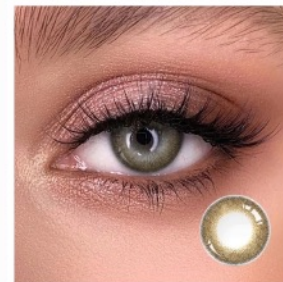

Diameter: 14.0mm
Base Curve: 8.6mm

Crystal Brown

Diameter: 14.0mm
Base Curve: 8.6mm

Nature Series

MENGQI

Nature Series

simple pattern, moderate saturation, wearing effect is very natural, eyes will look more translucent bright and gentle.

Summer sunshine Coffee
Diameter: 14.2mm
Base Curve: 8.6mm

lunar annulus Brown
Diameter: 14.2mm
Base Curve: 8.6mm

Marble Gray
Diameter: 14.2mm
Base Curve: 8.6mm

Nature Series

MENGQI

Nature Series

simple pattern, moderate saturation, wearing effect is very natural, eyes will look more translucent bright and gentle.

Olive Brown

Diameter: 14.0mm
Base Curve: 8.6mm

Flora Coffee

Diameter: 14.2mm
Base Curve: 8.6mm

Galaxy Grey

Diameter: 14.0mm
Base Curve: 8.6mm

Nature Series

MENGQI