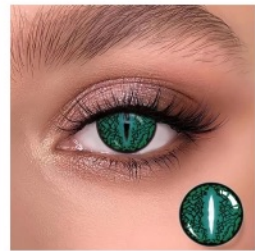

Cosplay Series

with the effect of enlarging and beautifying the eyes, wearing contacts in cosplay can be closer to the character settings.

MENGQI

Cosplay Series

Genshin Yelan Green

Diameter: 14.5mm
Base Curve: 8.6mm